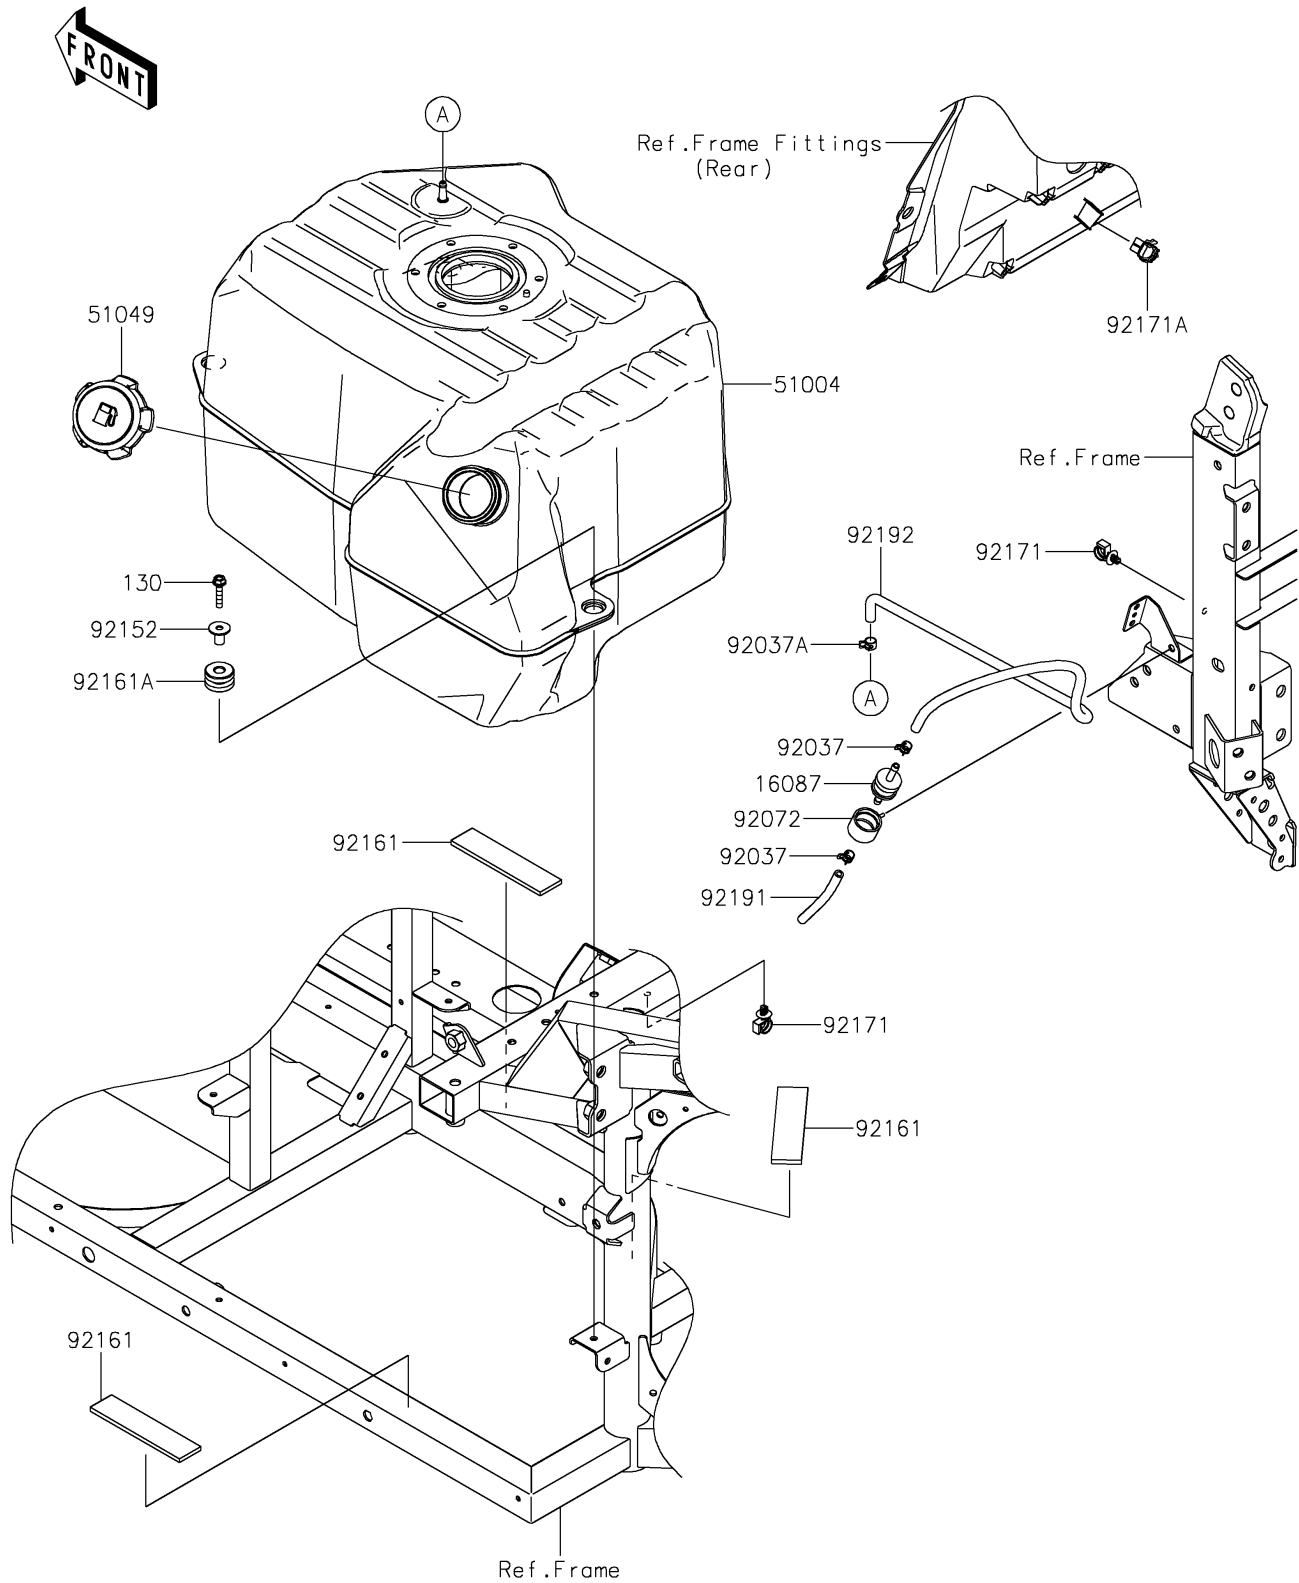

2026 RIDGE® CREW HVAC

PARTS DIAGRAM

Fuel Tank(CN,US)

F2410

2026 RIDGE® CREW HVAC

PARTS LIST

Fuel Tank(CN,US)

ITEM NAME	PART NUMBER	QUANTITY
VALVE-CHECK (Ref # 16087)	16087-0008	1
TANK-FUEL (Ref # 51004)	51004-0727	1
CAP-TANK,FUEL (Ref # 51049)	51049-0718	1
CLAMP,TUBE (Ref # 92037)	92037-1461	2
CLAMP (Ref # 92037A)	92037-2113	1
BAND (Ref # 92072)	92072-0850	1
COLLAR,6.8X10X18.1 (Ref # 92152)	92152-1867	3
DAMPER,31.1X130X5 (Ref # 92161)	92161-0936	3
DAMPER,TANK (Ref # 92161A)	92161-2178	3
CLAMP (Ref # 92171)	92171-0453	2
CLAMP,EDGE CLIP (Ref # 92171A)	92171-1722	1
TUBE,5X9X100 (Ref # 92191)	92191-1792	1
TUBE,BREATHER (Ref # 92192)	92192-2626	1
BOLT-FLANGED,6X30 (Ref # 130)	130BA0630	3