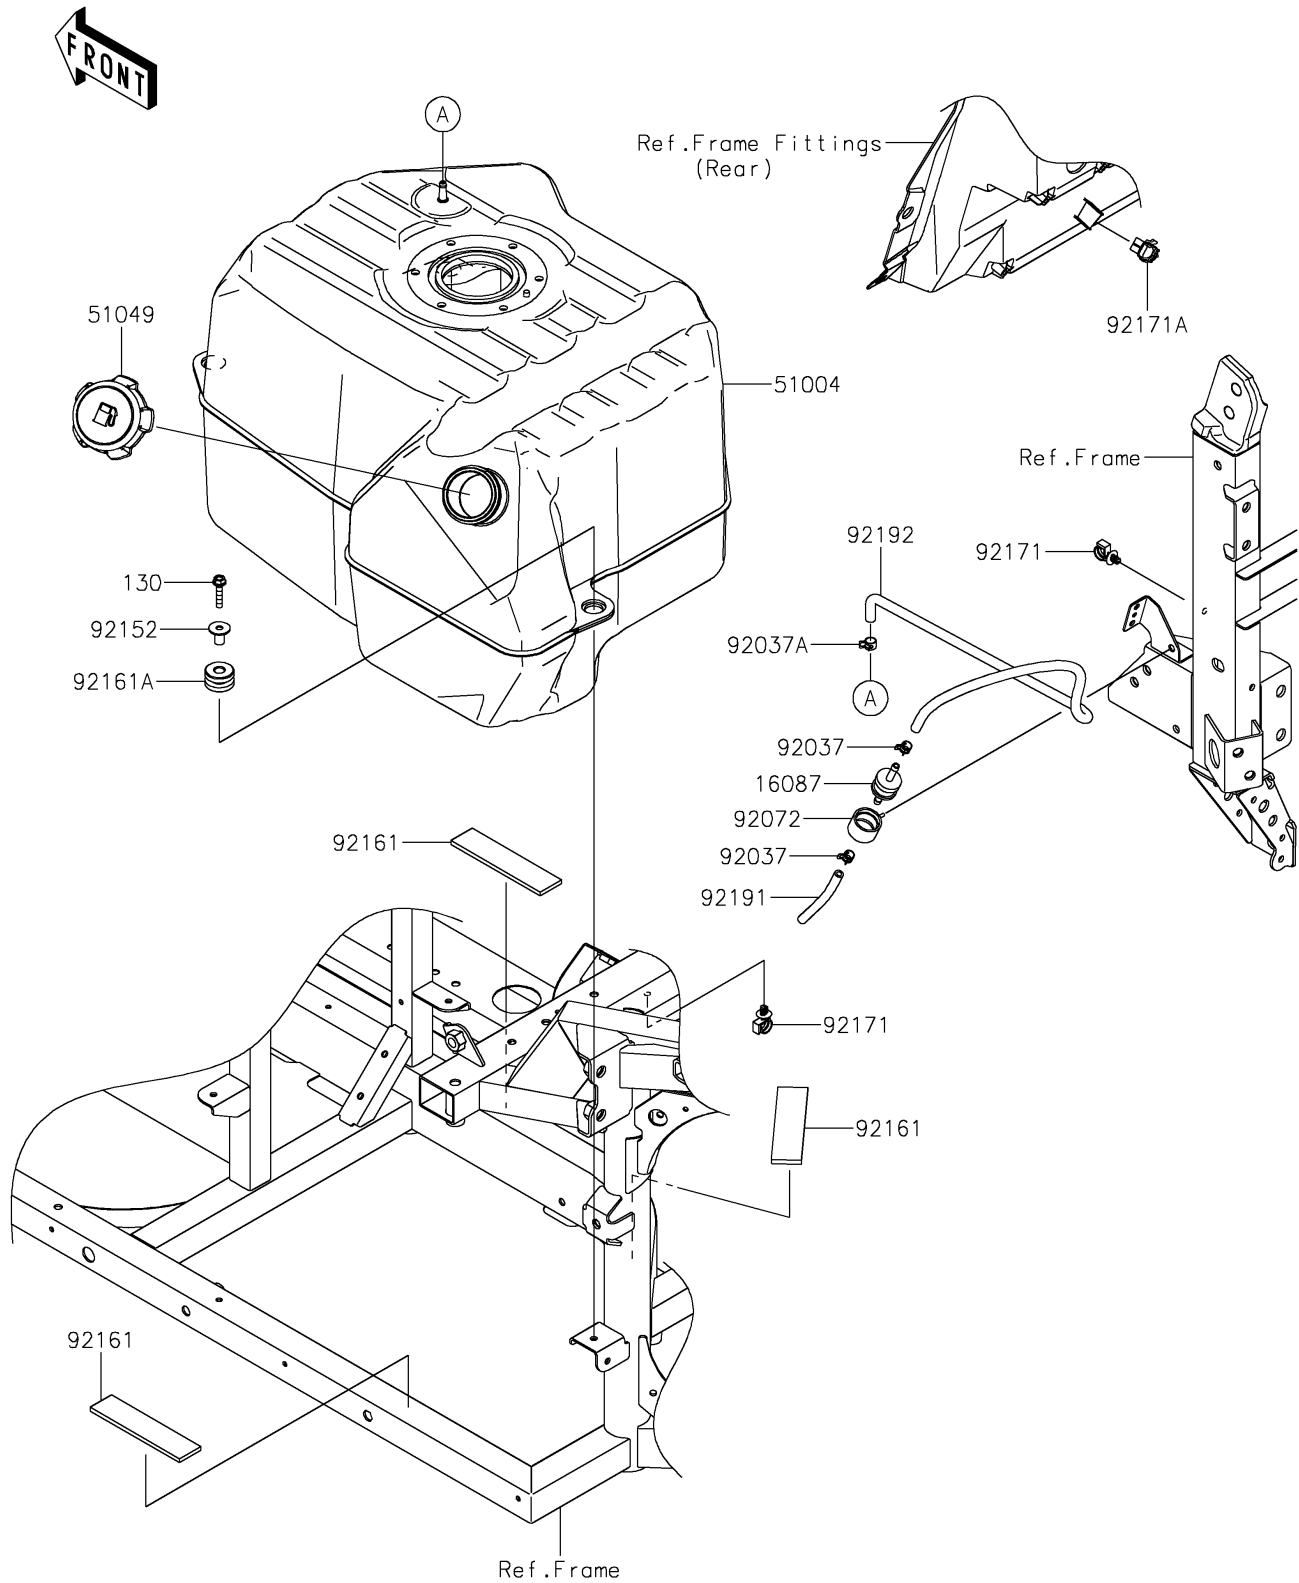

2026 RIDGE® CREW HVAC CAMO

PARTS DIAGRAM

Fuel Tank(CN,US)

F2410

2026 RIDGE® CREW HVAC CAMO

PARTS LIST

Fuel Tank(CN,US)

ITEM NAME	PART NUMBER	QUANTITY
VALVE-CHECK (Ref # 16087)	16087-0008	1
TANK-FUEL (Ref # 51004)	51004-0727	1
CAP-TANK,FUEL (Ref # 51049)	51049-0718	1
CLAMP,TUBE (Ref # 92037)	92037-1461	2
CLAMP (Ref # 92037A)	92037-2113	1
BAND (Ref # 92072)	92072-0850	1
COLLAR,6.8X10X18.1 (Ref # 92152)	92152-1867	3
DAMPER,31.1X130X5 (Ref # 92161)	92161-0936	3
DAMPER,TANK (Ref # 92161A)	92161-2178	3
CLAMP (Ref # 92171)	92171-0453	2
CLAMP,EDGE CLIP (Ref # 92171A)	92171-1722	1
TUBE,5X9X100 (Ref # 92191)	92191-1792	1
TUBE,BREATHER (Ref # 92192)	92192-2626	1
BOLT-FLANGED,6X30 (Ref # 130)	130BA0630	3