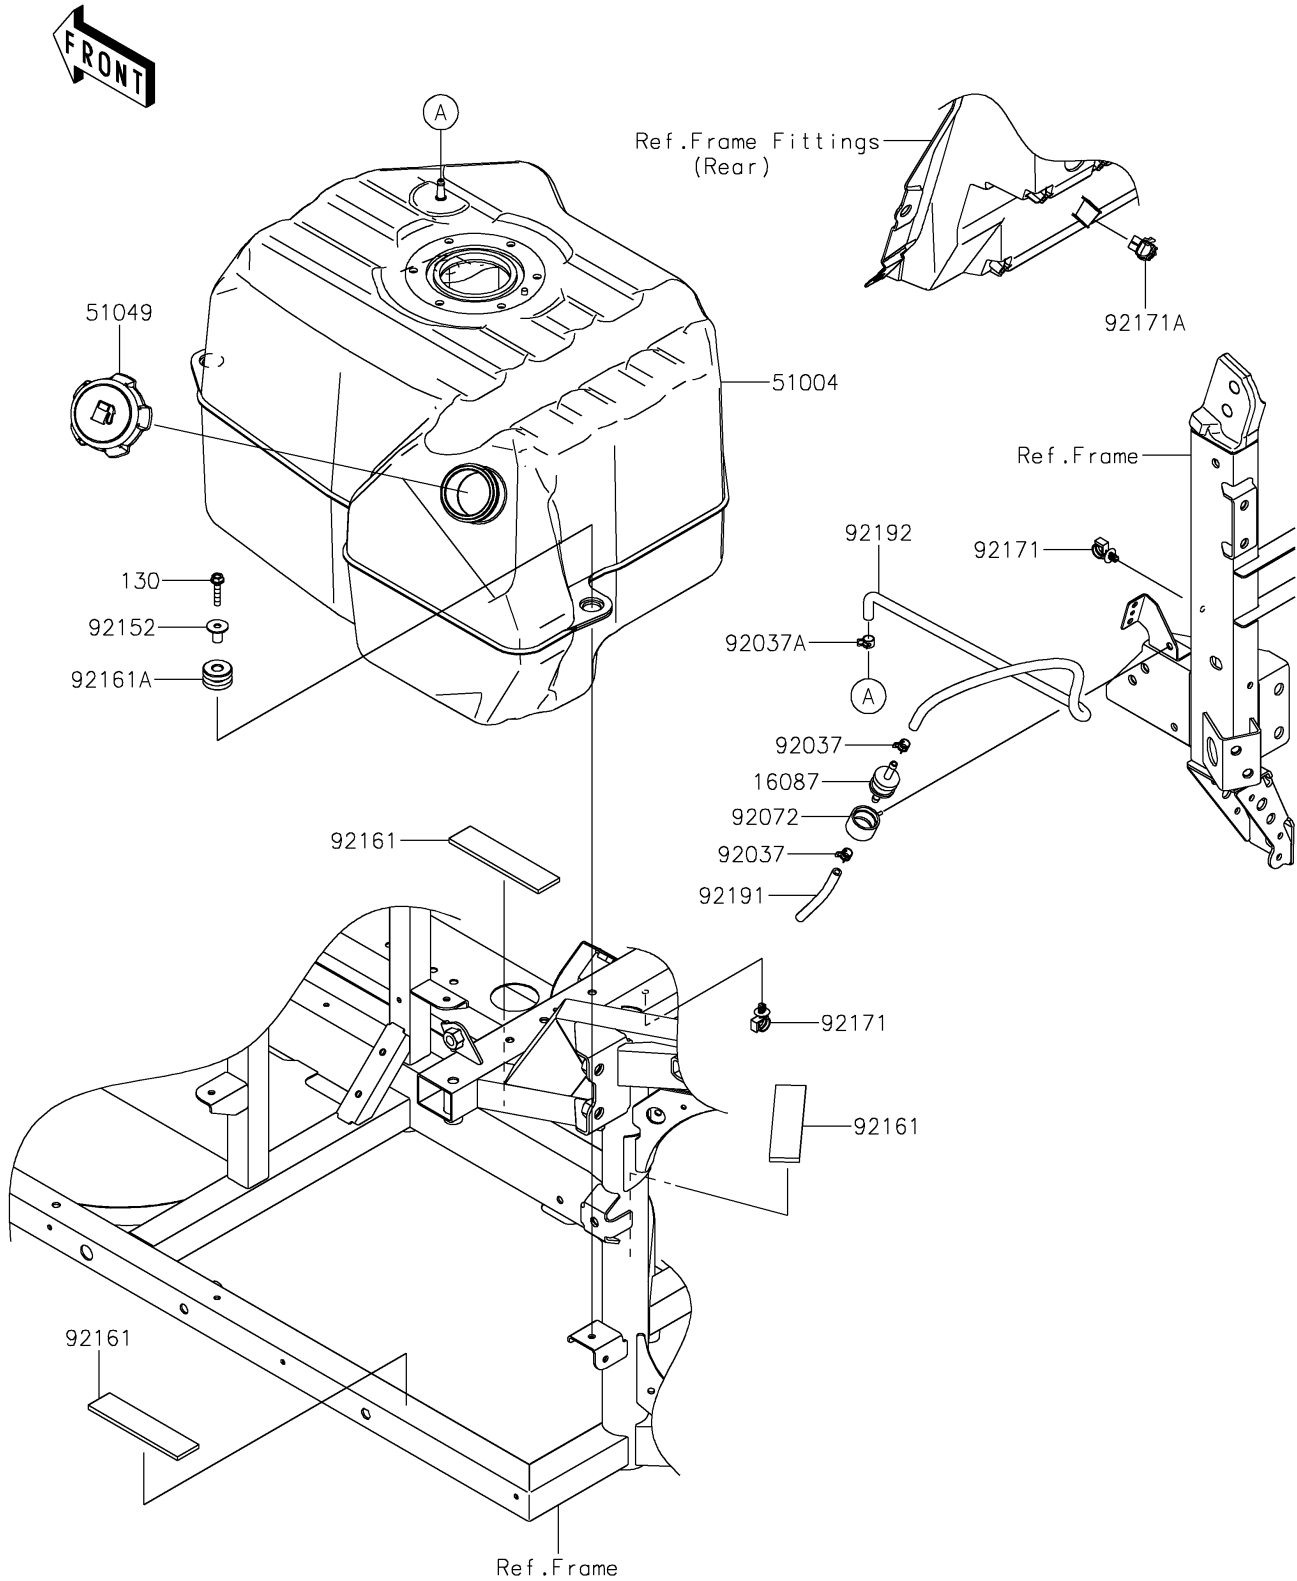

2026 RIDGE CREW HVAC Camo

PARTS DIAGRAM

Fuel Tank(CN,US)

F2410

2026 RIDGE CREW HVAC Camo

PARTS LIST

Fuel Tank(CN,US)

ITEM NAME	PART NUMBER	QUANTITY
VALVE-CHECK (Ref # 16087)	16087-0008	1
TANK-FUEL (Ref # 51004)	51004-0727	1
CAP-TANK,FUEL (Ref # 51049)	51049-0718	1
CLAMP,TUBE (Ref # 92037)	92037-1461	2
CLAMP (Ref # 92037A)	92037-2113	1
BAND (Ref # 92072)	92072-0850	1
COLLAR,6.8X10X18.1 (Ref # 92152)	92152-1867	3
DAMPER,31.1X130X5 (Ref # 92161)	92161-0936	3
DAMPER,TANK (Ref # 92161A)	92161-2178	3
CLAMP (Ref # 92171)	92171-0453	2
CLAMP,EDGE CLIP (Ref # 92171A)	92171-1722	1
TUBE,5X9X100 (Ref # 92191)	92191-1792	1
TUBE,BREATHER (Ref # 92192)	92192-2626	1
BOLT-FLANGED,6X30 (Ref # 130)	130BA0630	3