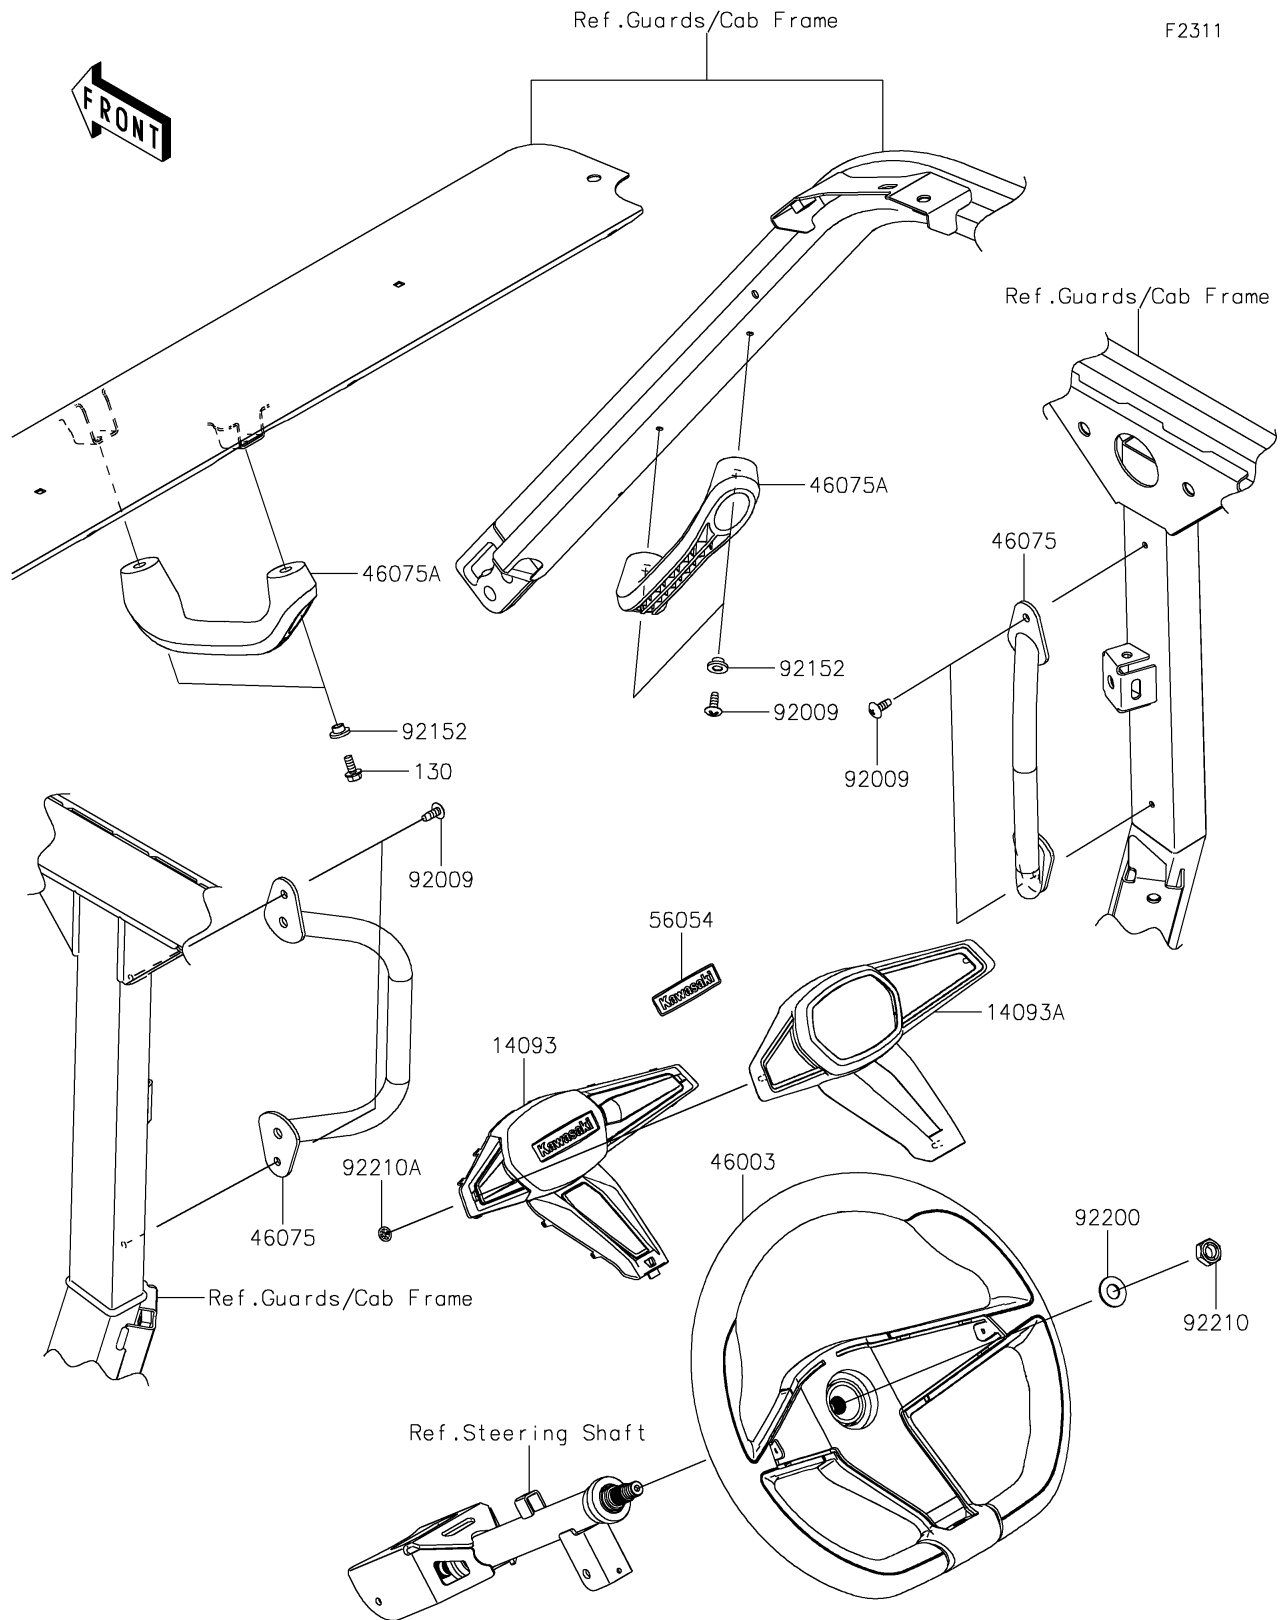

2026 RIDGE CREW HVAC Camo

PARTS DIAGRAM

Steering Wheel

2026 RIDGE CREW HVAC Camo

PARTS LIST

Steering Wheel

ITEM NAME	PART NUMBER	QUANTITY
COVER,HORN (Ref # 14093)	14093-1346	1
COVER,HORN,OUTER,S.BLACK (Ref # 14093A)	14093-1356-839	1
HANDLE (Ref # 46003)	46003-0824	1
GRIP,RR (Ref # 46075)	46075-0688	2
GRIP,CNT/RH (Ref # 46075A)	46075-0721	2
MARK,CENTER LOGO,KAWASAKI (Ref # 56054)	56054-2907	1
SCREW,TAPPING,6X16 (Ref # 92009)	92009-1166	6
COLLAR,7X9.5X7.5 (Ref # 92152)	92152-3832	4
WASHER,12.1X25X1.6 (Ref # 92200)	92200-0455	1
NUT,LOCK,12MM (Ref # 92210)	92210-1249	1
NUT (Ref # 92210A)	92210-1796	3
BOLT-FLANGED,6X14 (Ref # 130)	130BA0614	2