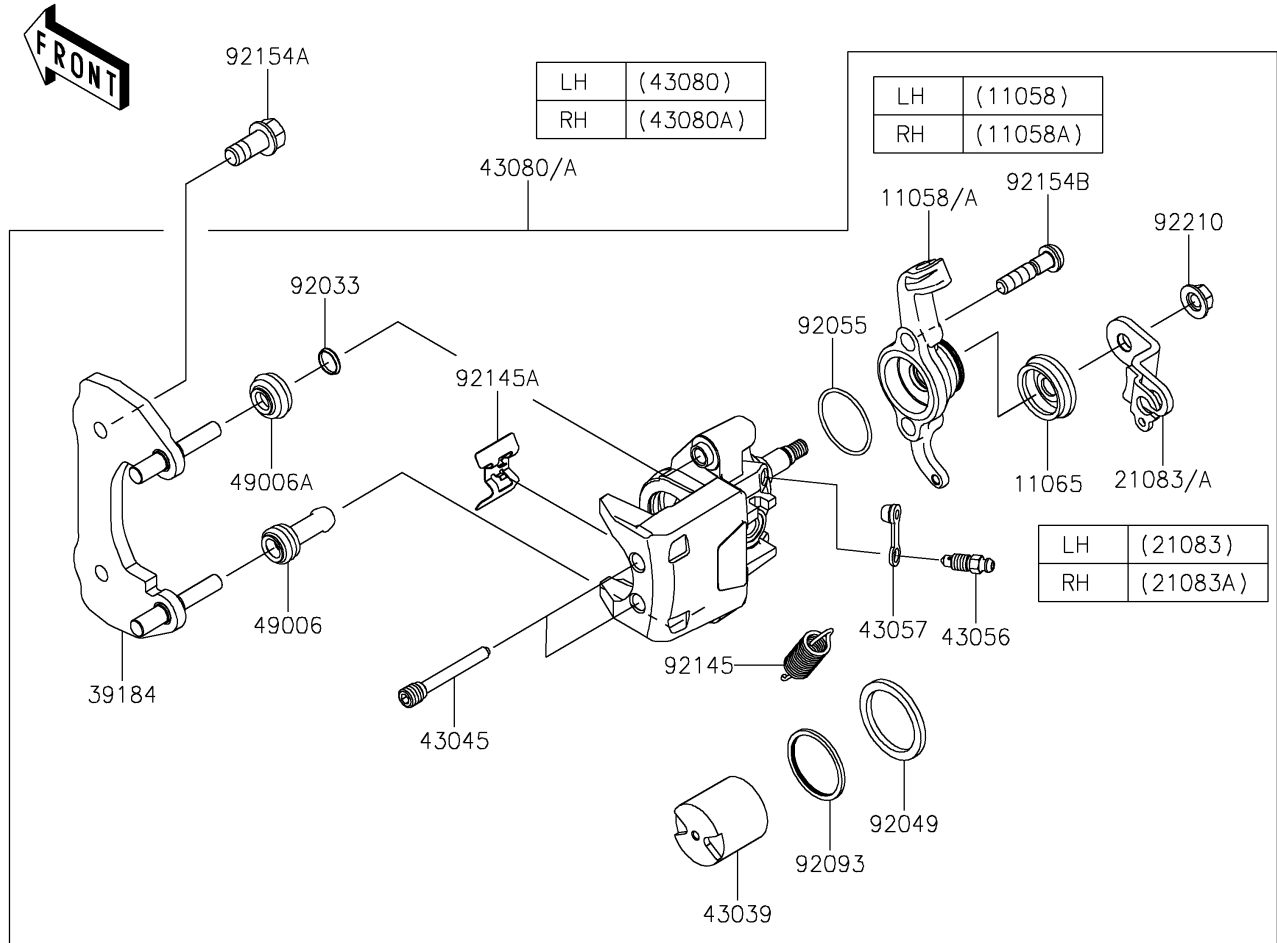

2026 RIDGE® CREW HVAC CAMO

PARTS DIAGRAM

Rear Brake

F2294

2026 RIDGE® CREW HVAC CAMO

PARTS LIST

Rear Brake

ITEM NAME	PART NUMBER	QUANTITY
-----------	-------------	----------
