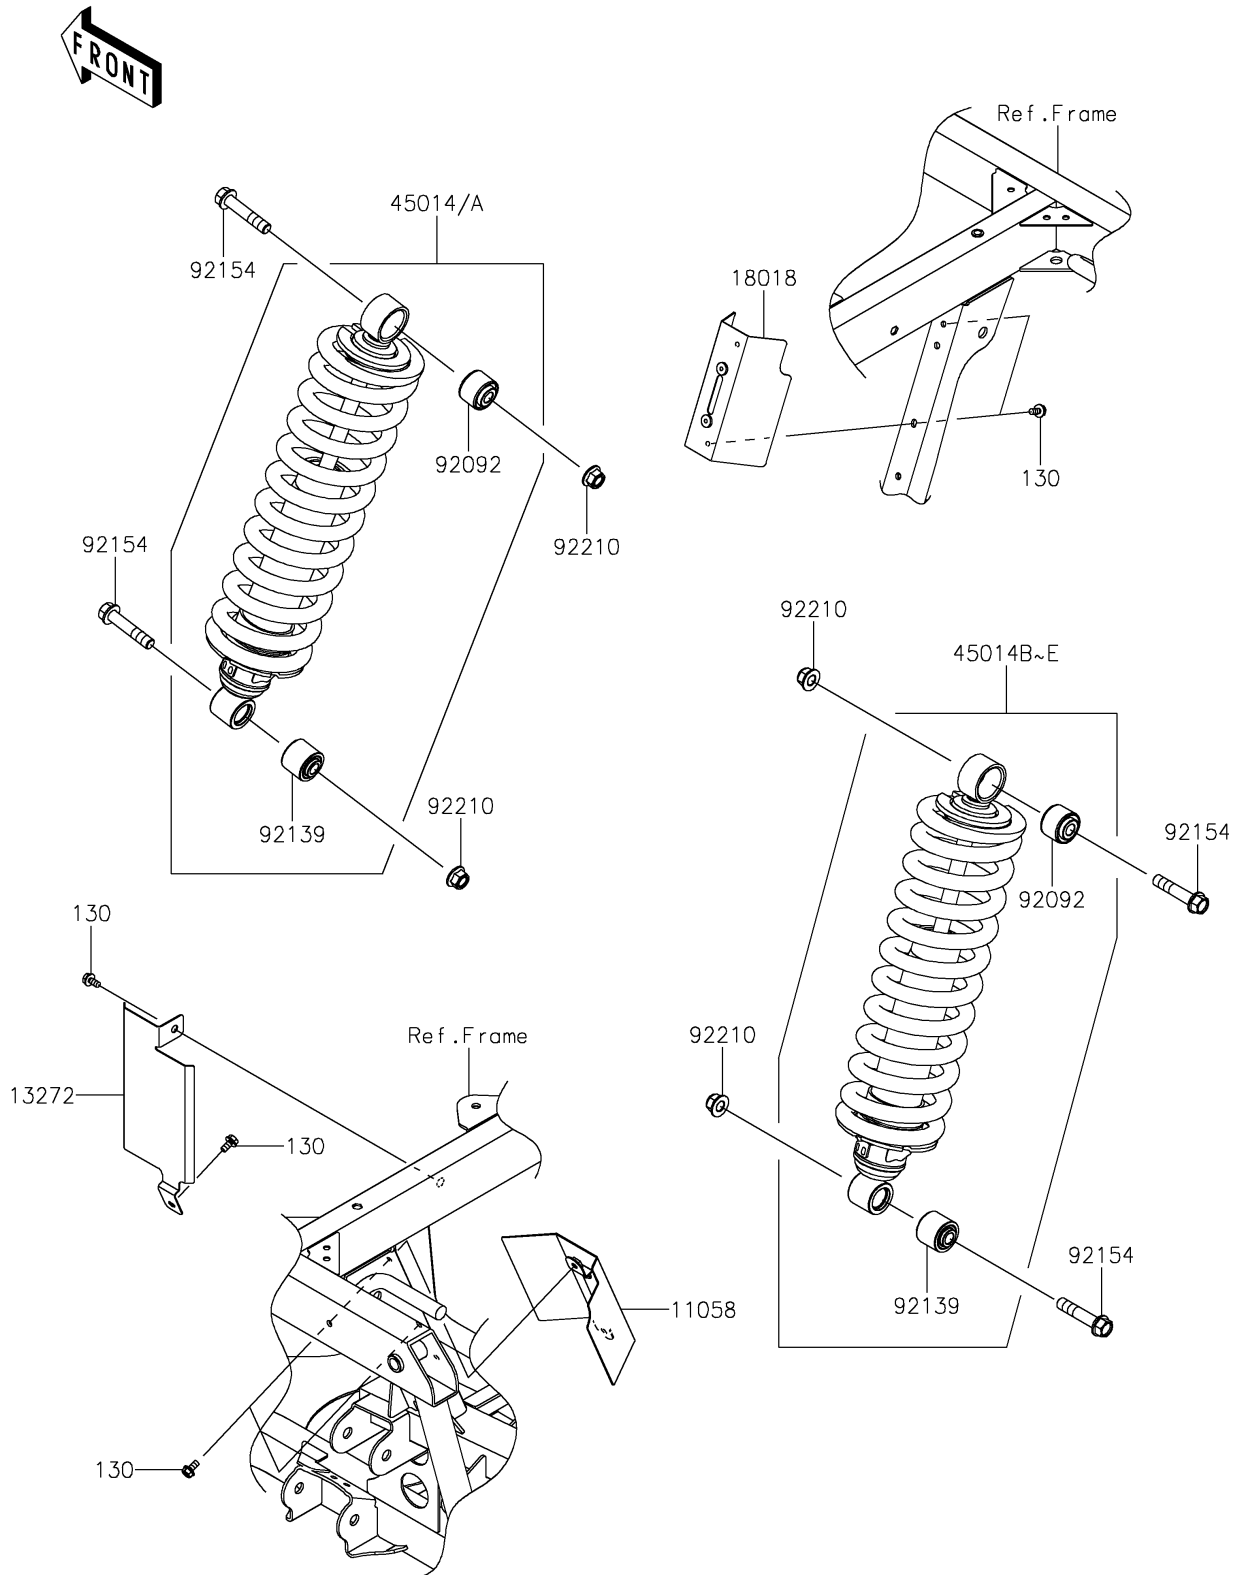

2026 RIDGE® CREW HVAC CAMO

PARTS DIAGRAM

Shock Absorber(s)

F2280

2026 RIDGE® CREW HVAC CAMO

PARTS LIST

Shock Absorber(s)

ITEM NAME

PART NUMBER

QUANTITY
