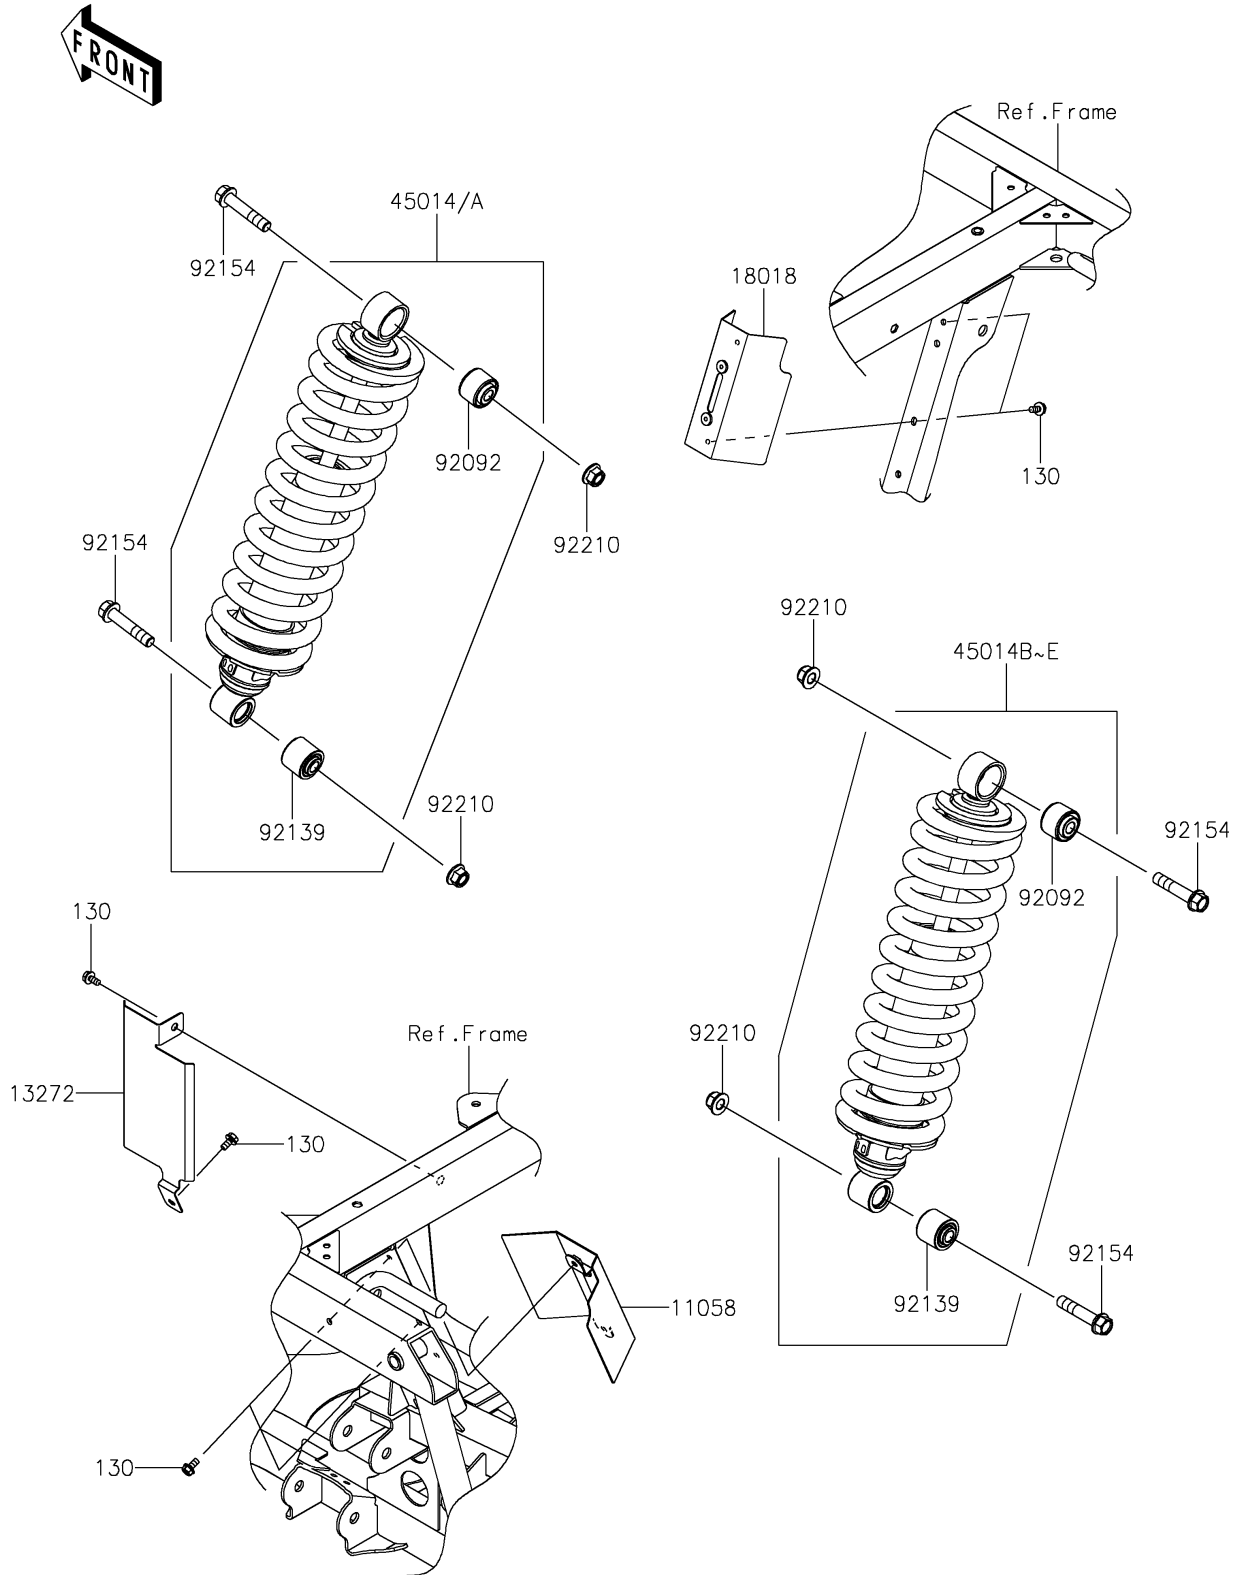

2026 RIDGE CREW HVAC Camo

PARTS DIAGRAM

Shock Absorber(s)

F2280

2026 RIDGE CREW HVAC Camo

PARTS LIST

Shock Absorber(s)

ITEM NAME

PART NUMBER

QUANTITY
