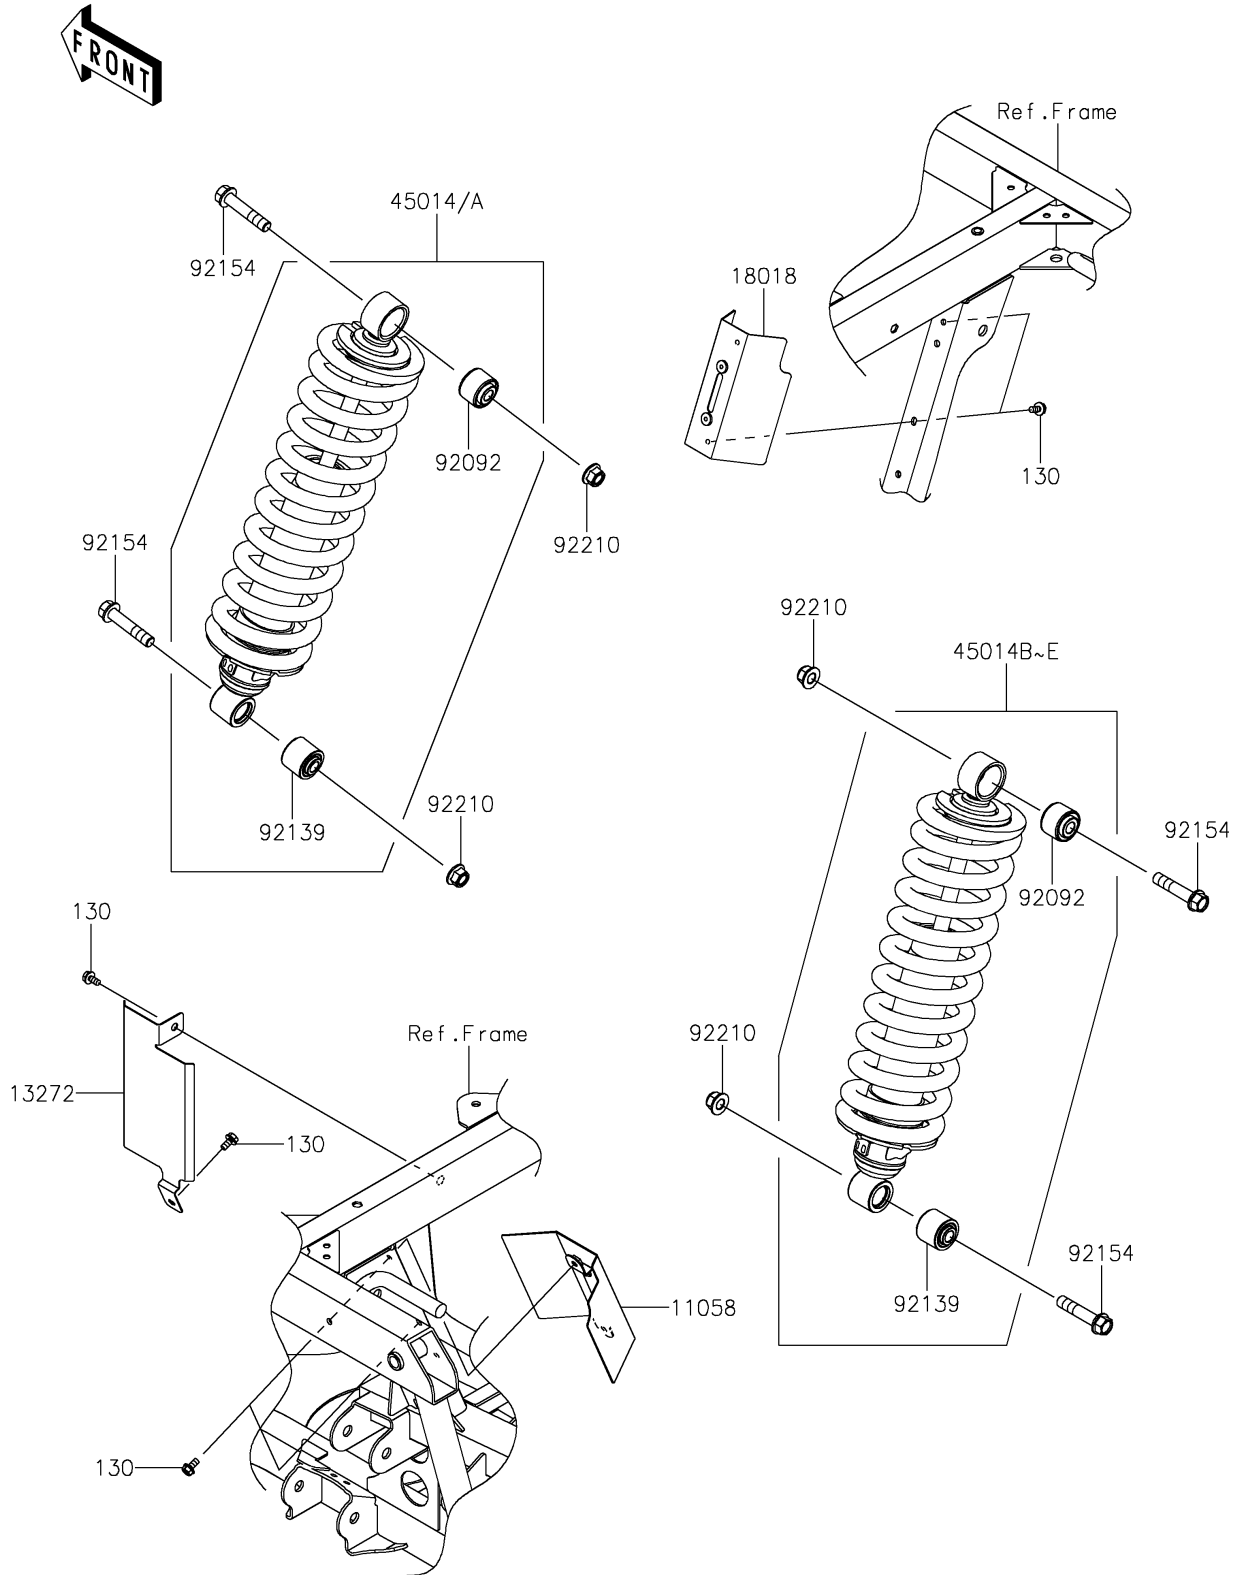

2026 RIDGE® CREW HVAC

PARTS DIAGRAM

Shock Absorber(s)

F2280

2026 RIDGE® CREW HVAC

PARTS LIST

Shock Absorber(s)

ITEM NAME

PART NUMBER

QUANTITY
