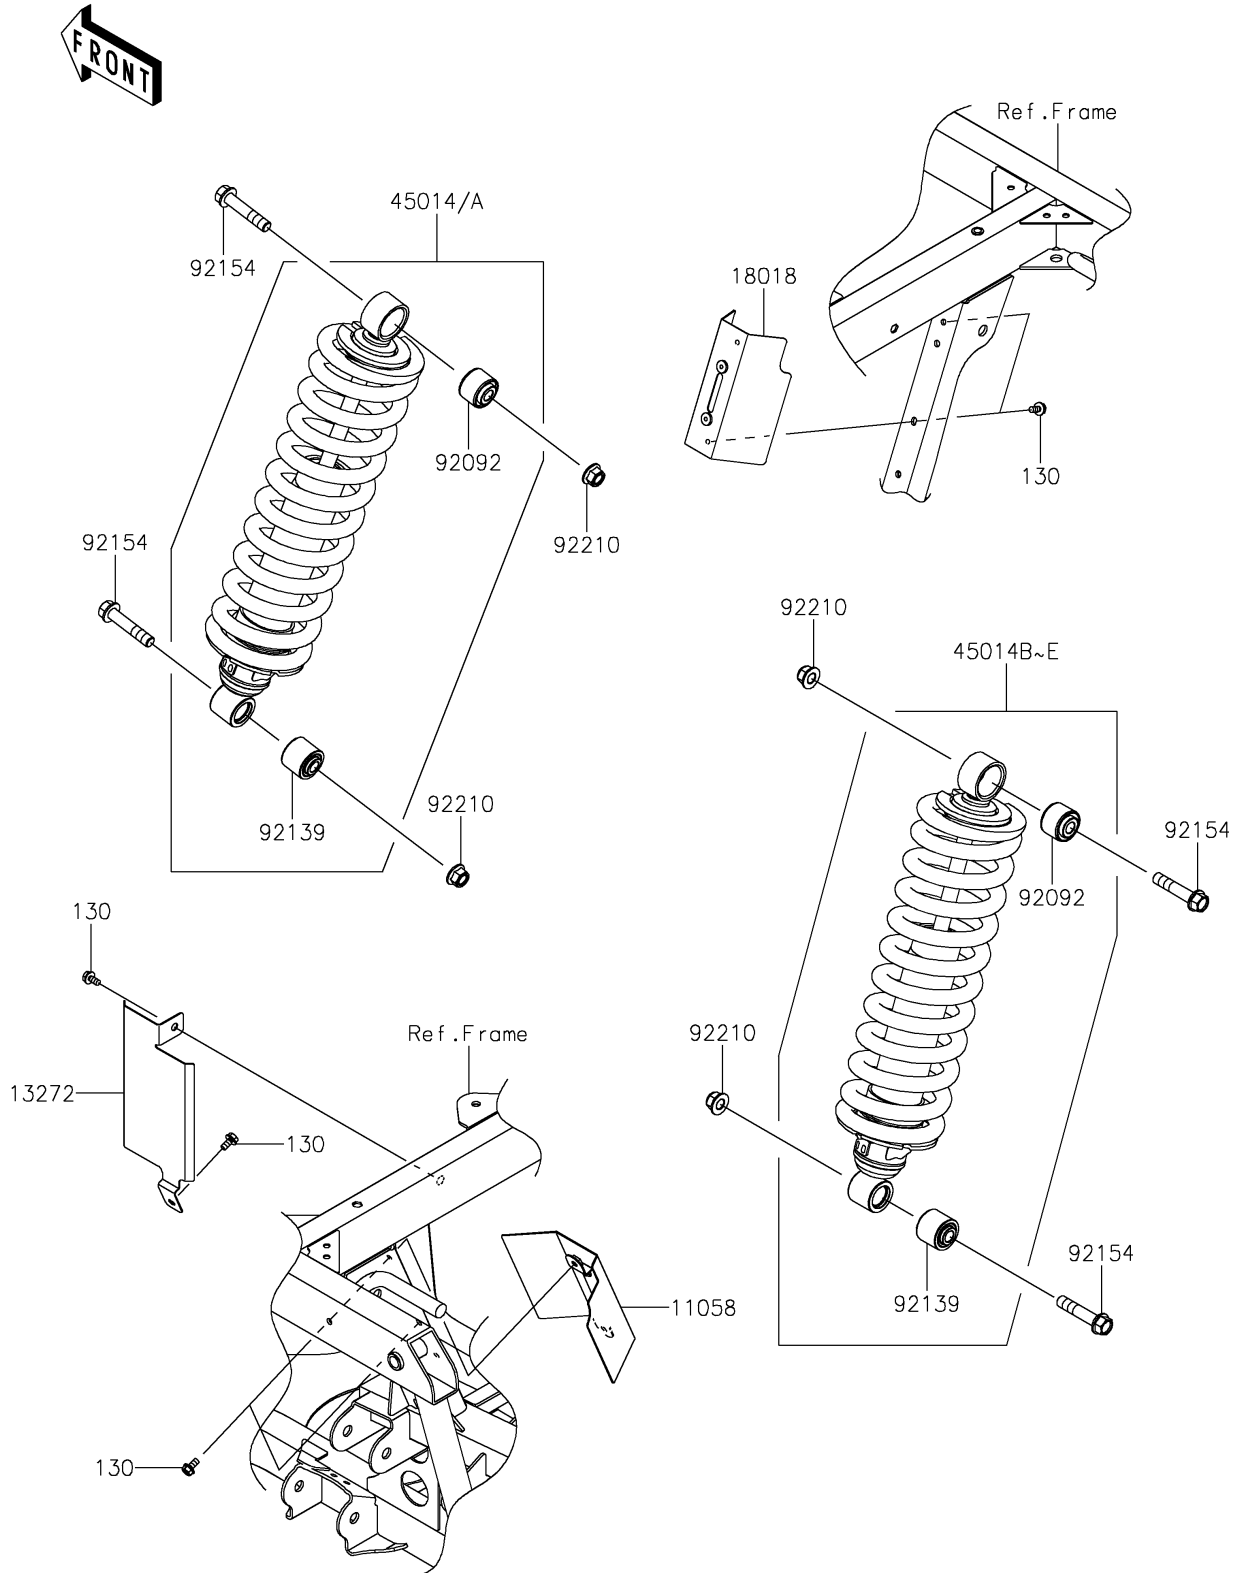

2026 RIDGE CREW HVAC Camo

PARTS DIAGRAM

Shock Absorber(s)

F2280

2026 RIDGE CREW HVAC Camo

PARTS LIST

Shock Absorber(s)

ITEM NAME	PART NUMBER	QUANTITY
BRACKET,HEAT GUARD (Ref # 11058)	11058-0842	1
PLATE,HEAT GUARD (Ref # 13272)	13272-4206	1
PLATE-HEAT GUARD (Ref # 18018)	18018-0654	1
SHOCKABSORBER,FR,HVAC,BLACK (Ref # 45014)	45014-1852-10	2
SHOCKABSORBER,FR,HVAC,P.SILVER (Ref # 45014A)	45014-1852-458	2
SHOCKABSORBER,RR,HVAC,BLACK (Ref # 45014B)	45014-1853-10	2
SHOCKABSORBER,RR,HVAC,BLACK (Ref # 45014D)	45014-1855-10	2
BUSHING-RUBBER (Ref # 92092)	92092-0048	4
BUSHING (Ref # 92139)	92139-1282	4
BOLT,FLANGED,12X58 (Ref # 92154)	92154-7080	8
NUT,LOCK,FLANGED,12MM (Ref # 92210)	92210-1931	8
BOLT-FLANGED,6X12 (Ref # 130)	130BA0612	6