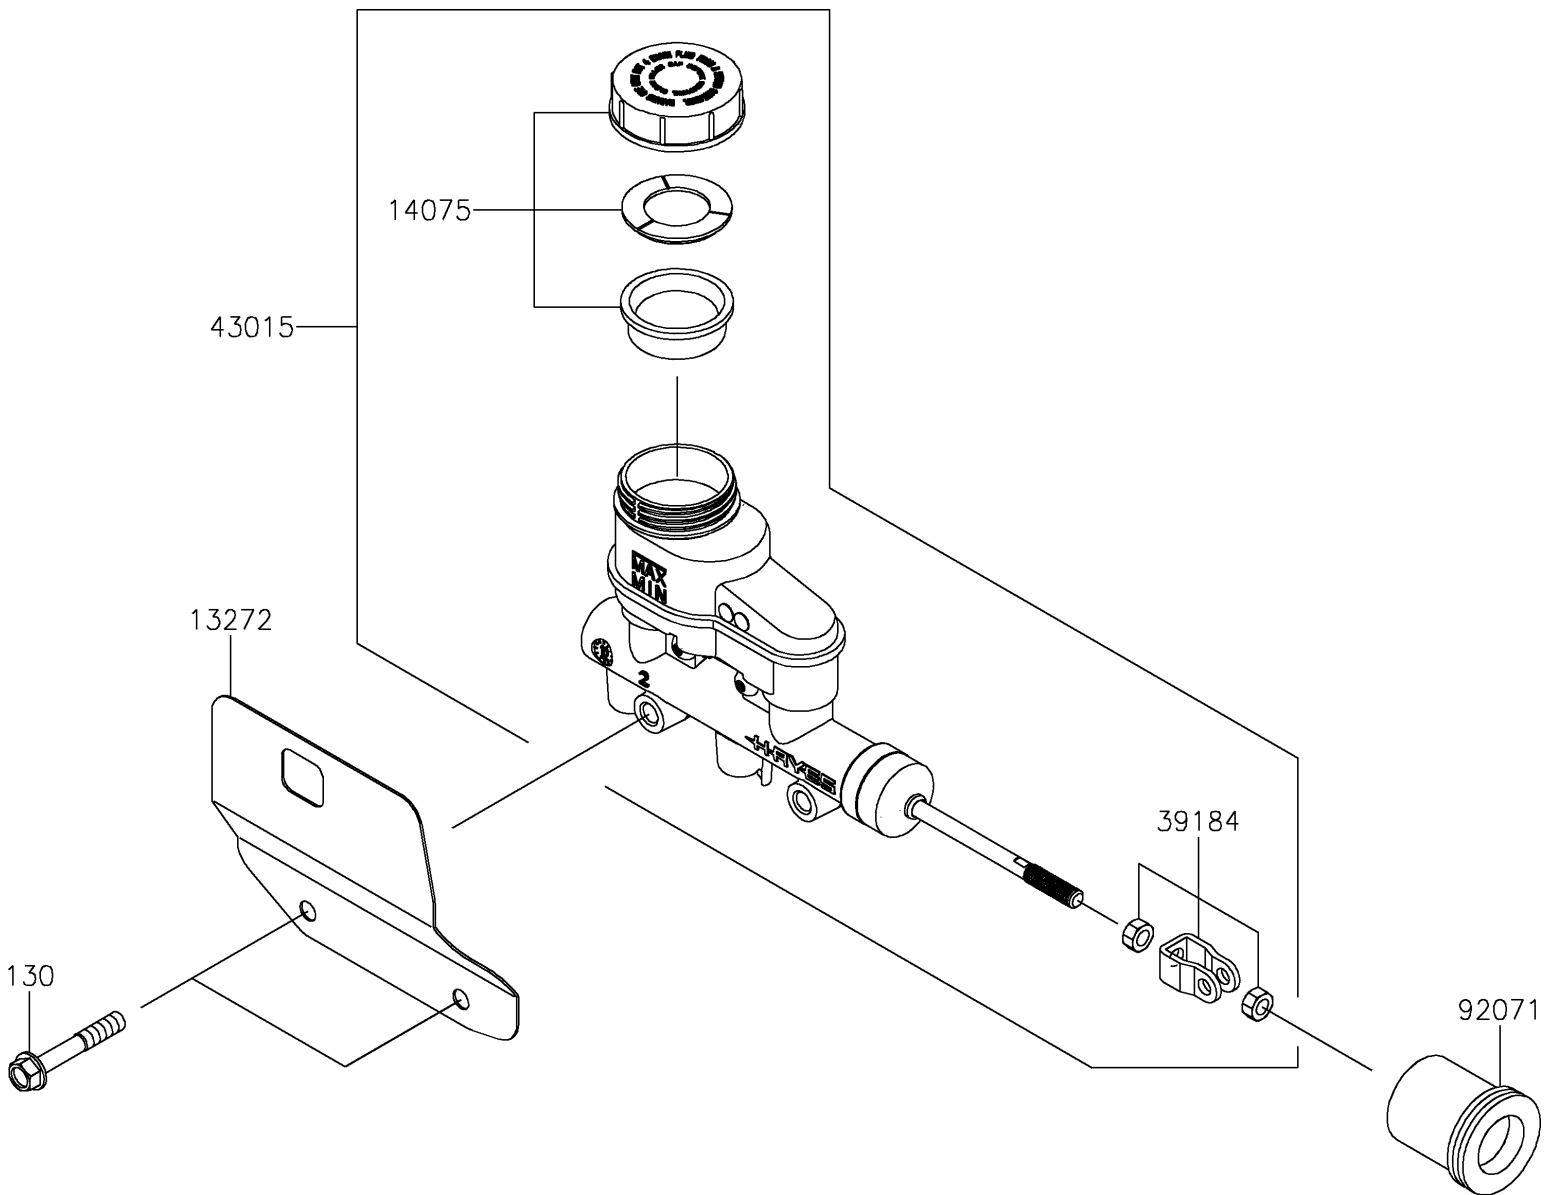

2026 RIDGE CREW HVAC

PARTS DIAGRAM

Master Cylinder

F2261

2026 RIDGE CREW HVAC

PARTS LIST

Master Cylinder

ITEM NAME

PART NUMBER

QUANTITY
