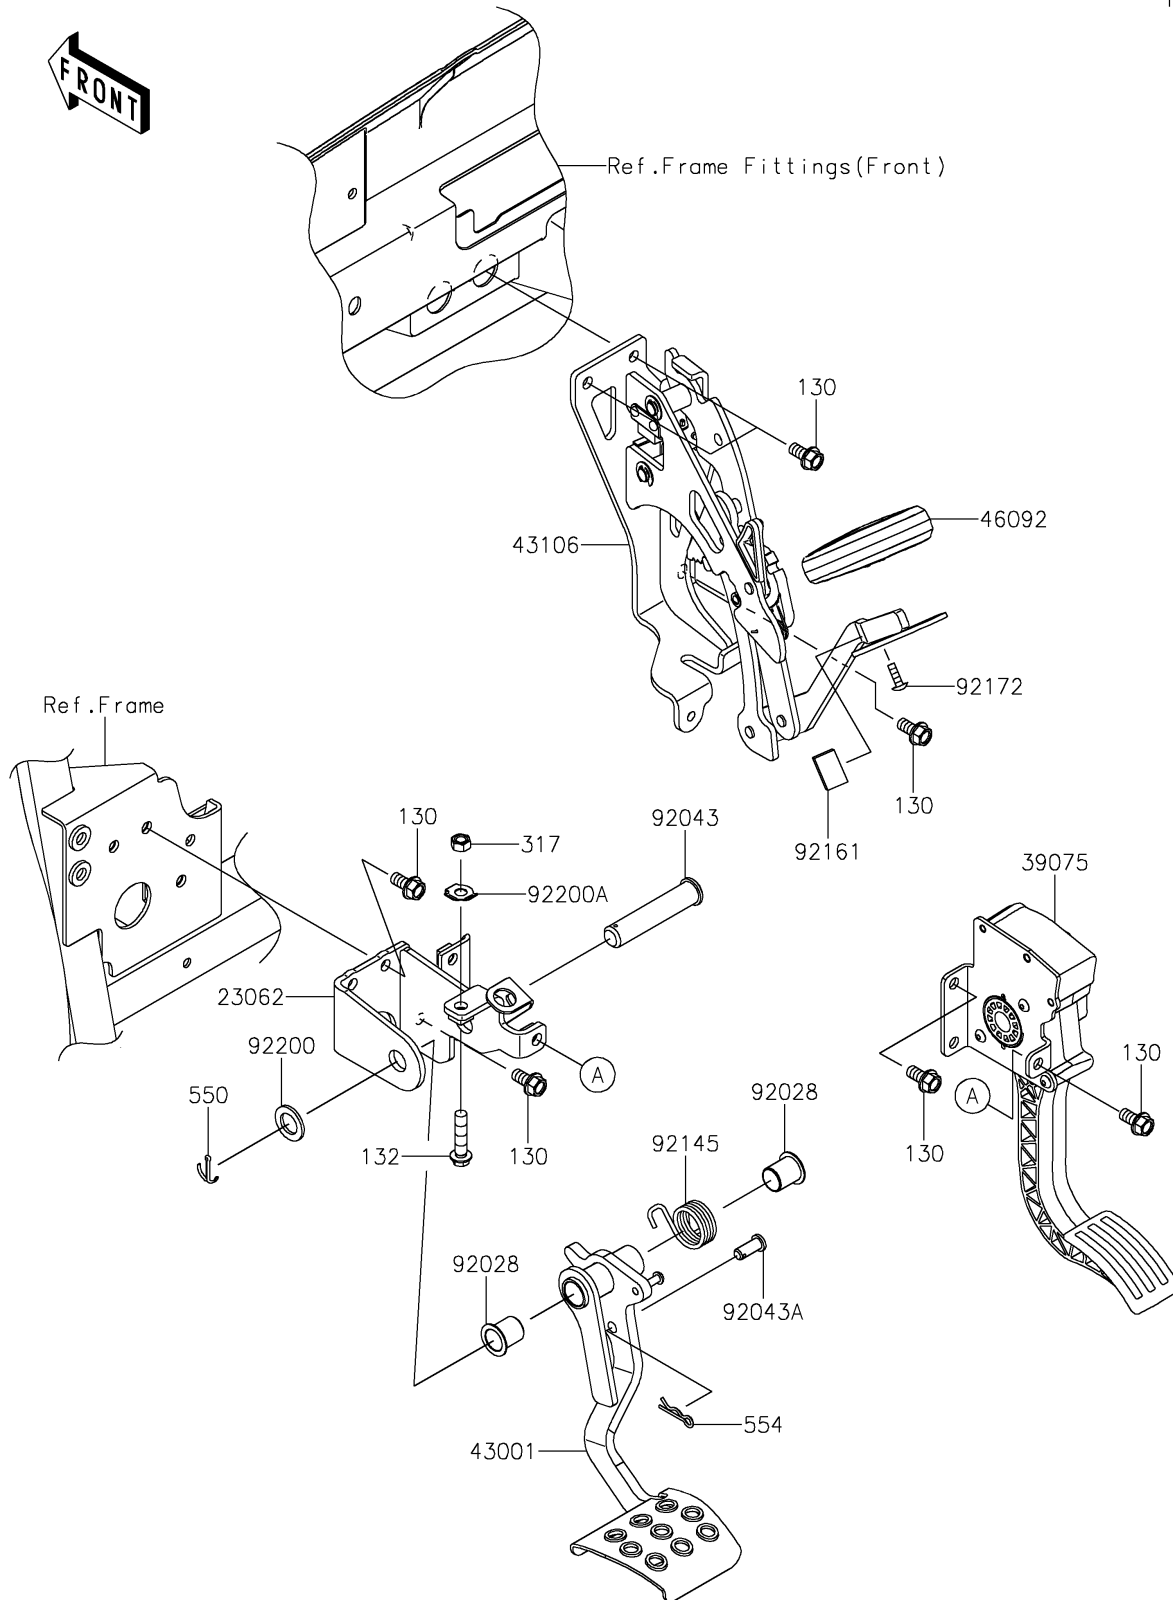

2026 RIDGE® CREW HVAC

PARTS DIAGRAM

Brake Pedal/Throttle Lever

F2260

2026 RIDGE® CREW HVAC

PARTS LIST

Brake Pedal/Throttle Lever

ITEM NAME

PART NUMBER

QUANTITY
