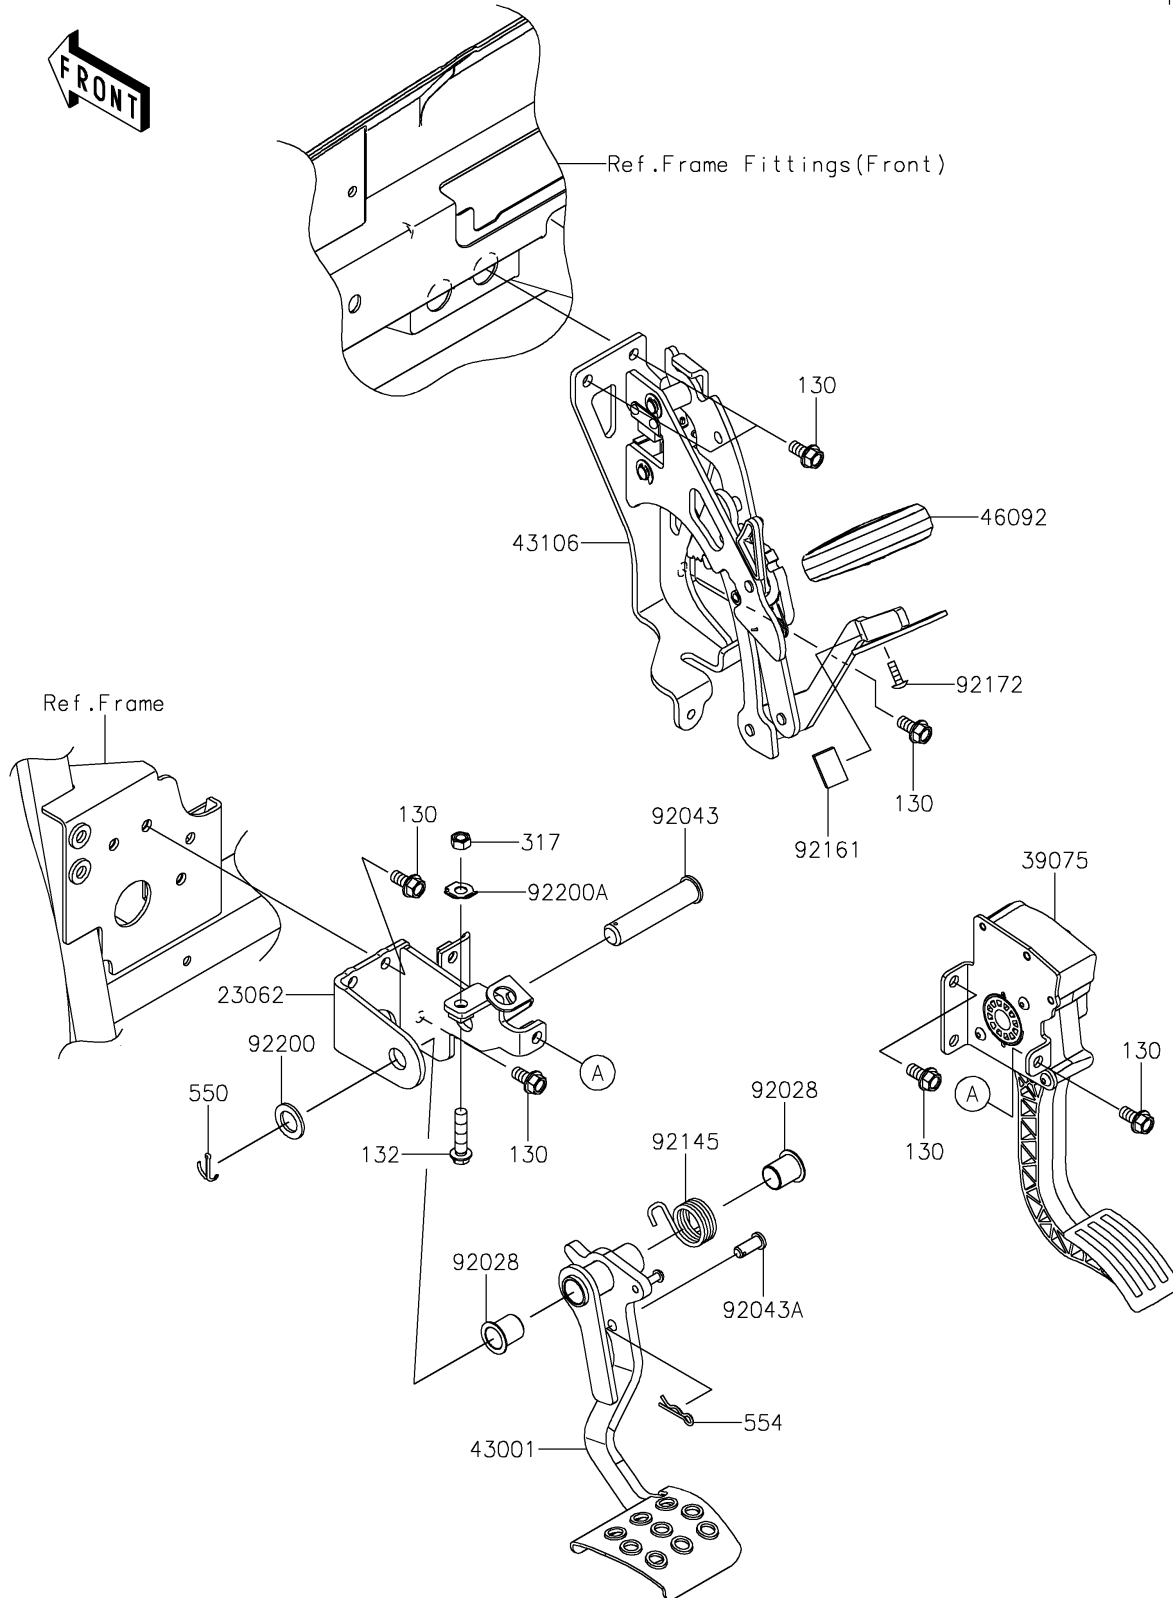

2026 RIDGE CREW HVAC Camo

PARTS DIAGRAM

Brake Pedal/Throttle Lever

F2260

2026 RIDGE CREW HVAC Camo

PARTS LIST

Brake Pedal/Throttle Lever

ITEM NAME	PART NUMBER	QUANTITY
BRACKET-COMP,BRAKE PEDAL (Ref # 23062)	23062-1443	1
LEVER-THROTTLE (Ref # 39075)	39075-0034	1
LEVER-BRAKE,FOOT (Ref # 43001)	43001-0790	1
LEVER-ASSY-PARKING BRAKE (Ref # 43106)	43106-0015	1
LEVER-GRIP,PARKING (Ref # 46092)	46092-0584	1
BUSHING (Ref # 92028)	92028-1571	2
PIN,16X78 (Ref # 92043)	92043-0917	1
PIN (Ref # 92043A)	92043-1039	1
SPRING (Ref # 92145)	92145-2264	1
DAMPER,24X35X15 (Ref # 92161)	92161-2647	1
SCREW,TAPPING,5X16 (Ref # 92172)	92172-0175	2
WASHER,16X26X2.3 (Ref # 92200)	92200-0043	1
WASHER,8.5X17X0.8 (Ref # 92200A)	92200-0993	1
BOLT-FLANGED,8X16 (Ref # 130)	130BA0816	9
BOLT-FLANGED-SMALL,8X35 (Ref # 132)	132BA0835	1
NUT-HEX-SMALL,8MM (Ref # 317)	317BA0800	1
PIN-COTTER,2.5X25 (Ref # 550)	550AA2525	1
PIN-SNAP,10MM (Ref # 554)	554DA1000	1