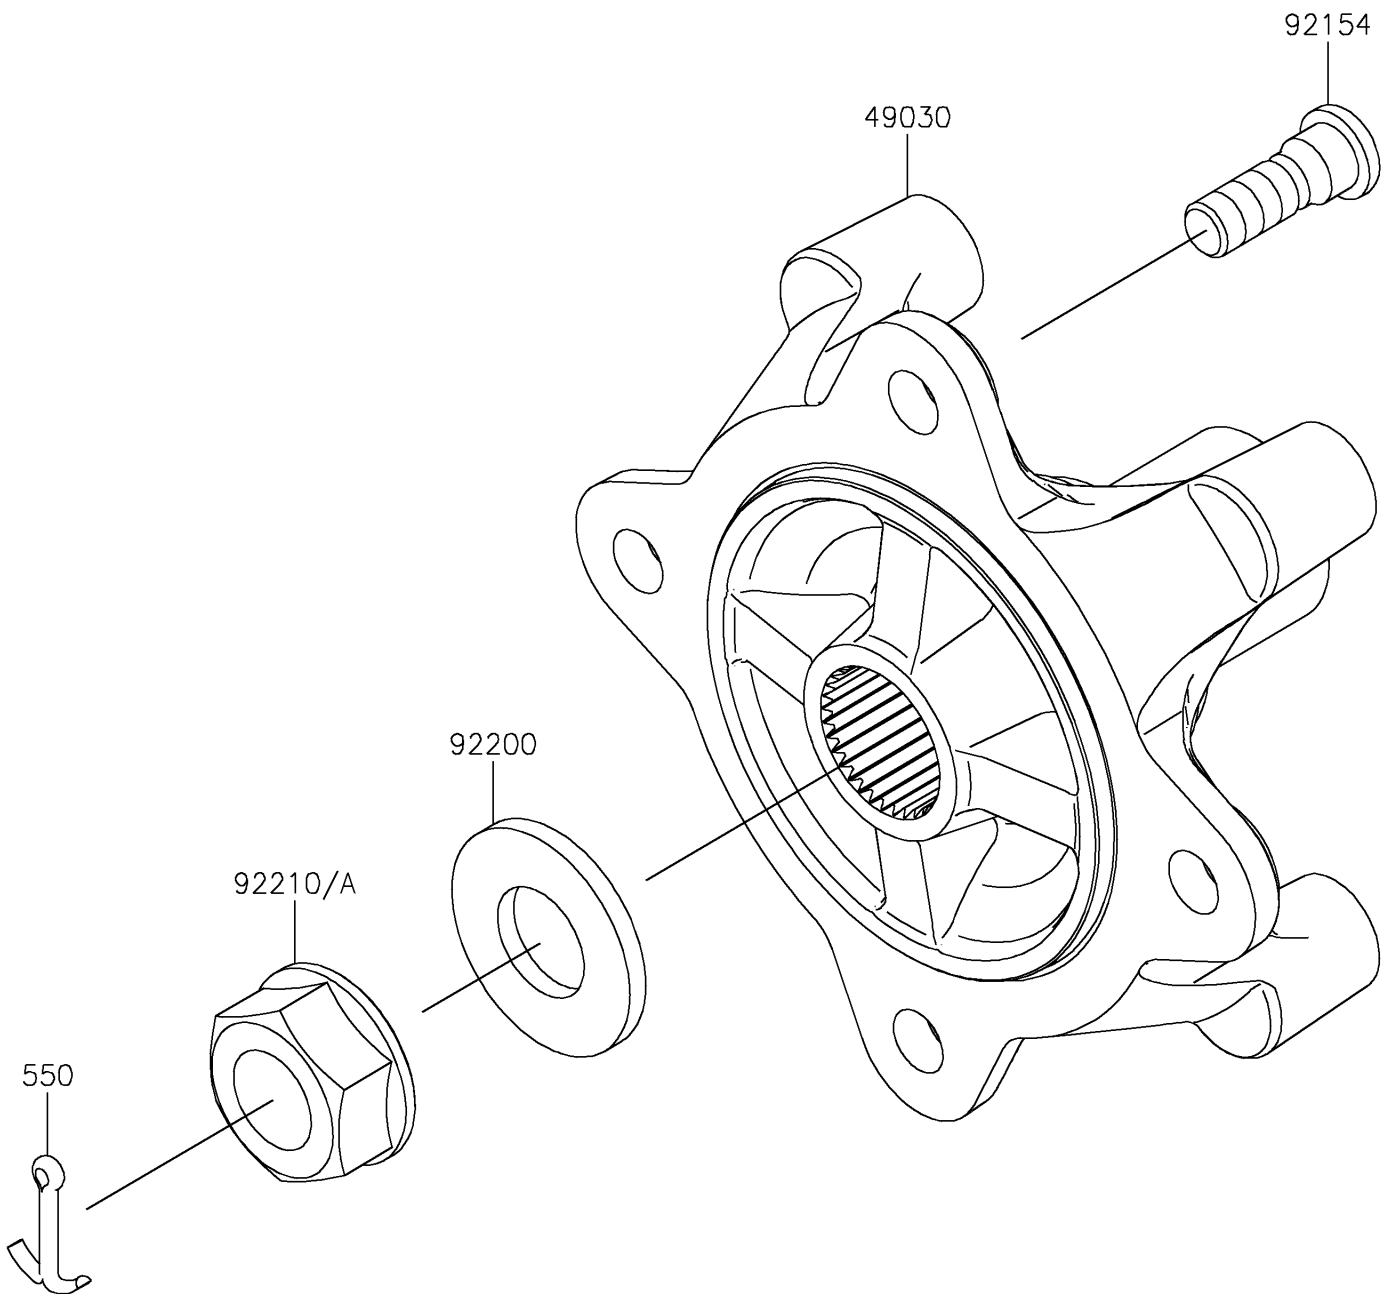

## PARTS DIAGRAM

### Rear Hubs/Brakes

F2240

## PARTS LIST

### Rear Hubs/Brakes

ITEM NAME	PART NUMBER	QUANTITY
HUB,RR (Ref # 49030)	49030-0571	2
BOLT,12MM (Ref # 92154)	92154-7074	8
WASHER,24.3X50X4.5 (Ref # 92200)	92200-2610	2
NUT,24MM (Ref # 92210)	92210-1776	1
NUT,24MM,LEFT HANDED (Ref # 92210A)	92210-1780	1
PIN-COTTER,4.0X30 (Ref # 550)	550AA4030	2