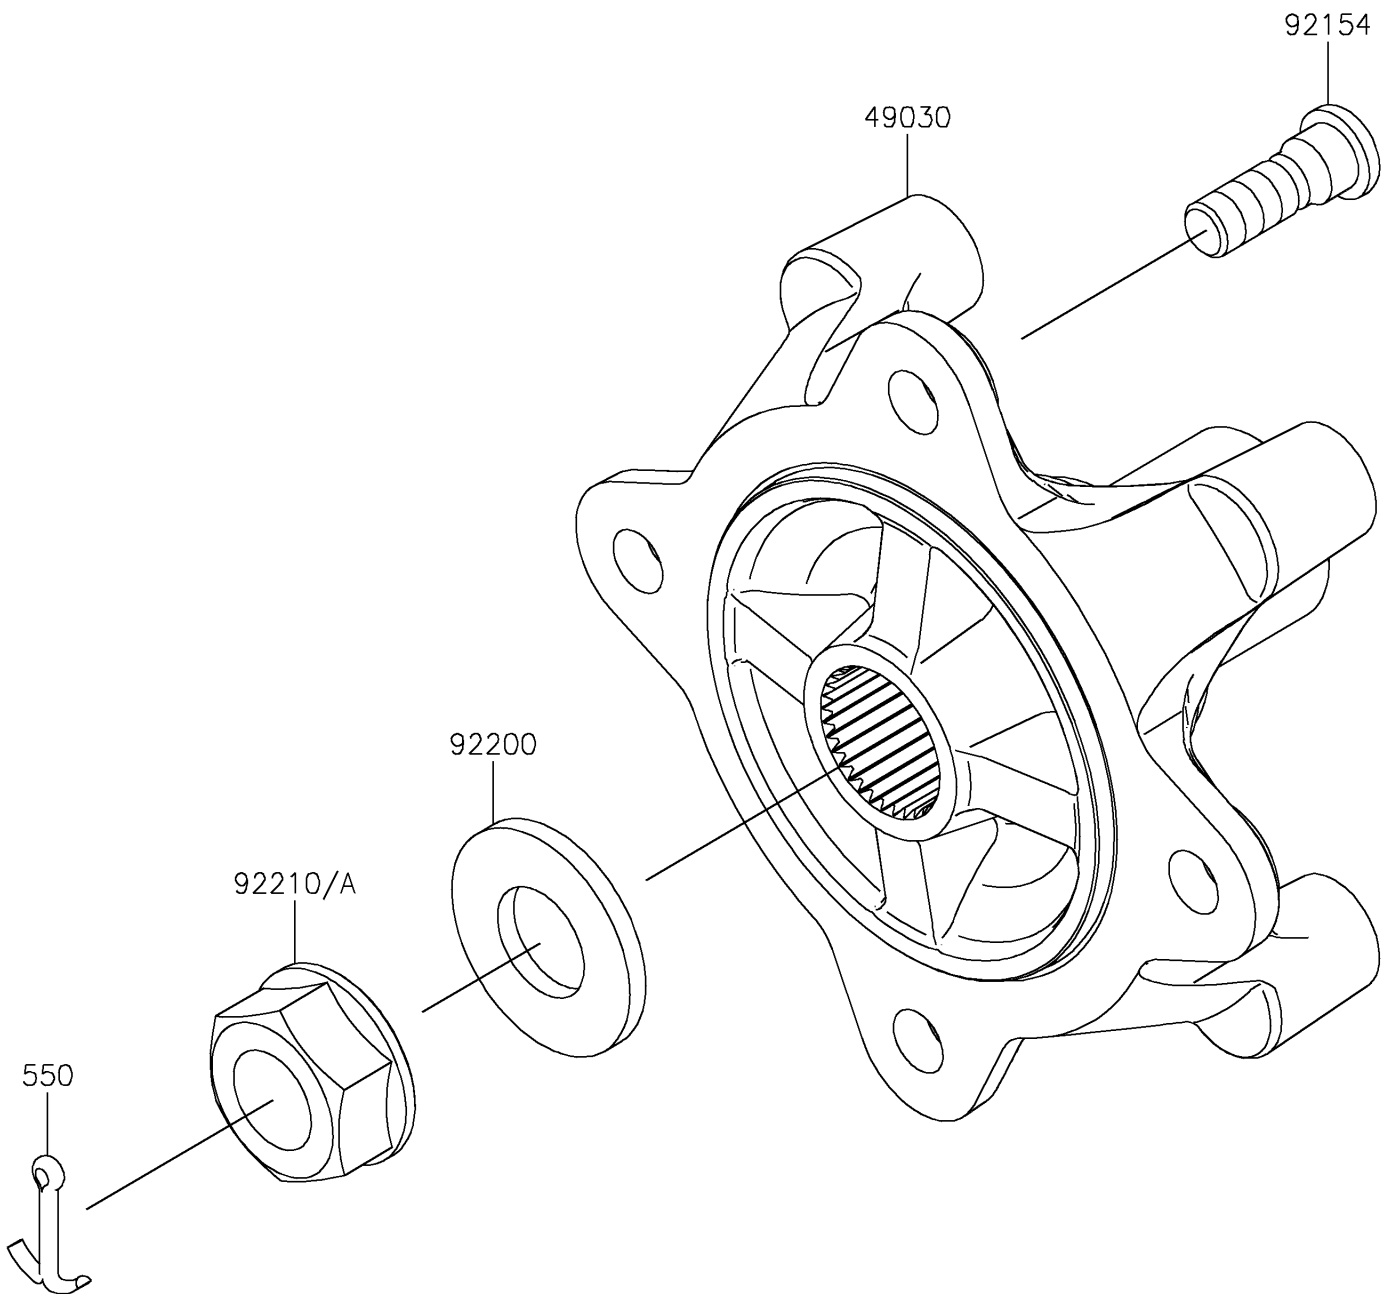

2026 RIDGE CREW HVAC Camo

PARTS DIAGRAM

Rear Hubs/Brakes

F2240

2026 RIDGE CREW HVAC Camo

PARTS LIST

Rear Hubs/Brakes

ITEM NAME	PART NUMBER	QUANTITY
HUB,RR (Ref # 49030)	49030-0571	2
BOLT,12MM (Ref # 92154)	92154-7074	8
WASHER,24.3X50X4.5 (Ref # 92200)	92200-2610	2
NUT,24MM (Ref # 92210)	92210-1776	1
NUT,24MM,LEFT HANDED (Ref # 92210A)	92210-1780	1
PIN-COTTER,4.0X30 (Ref # 550)	550AA4030	2