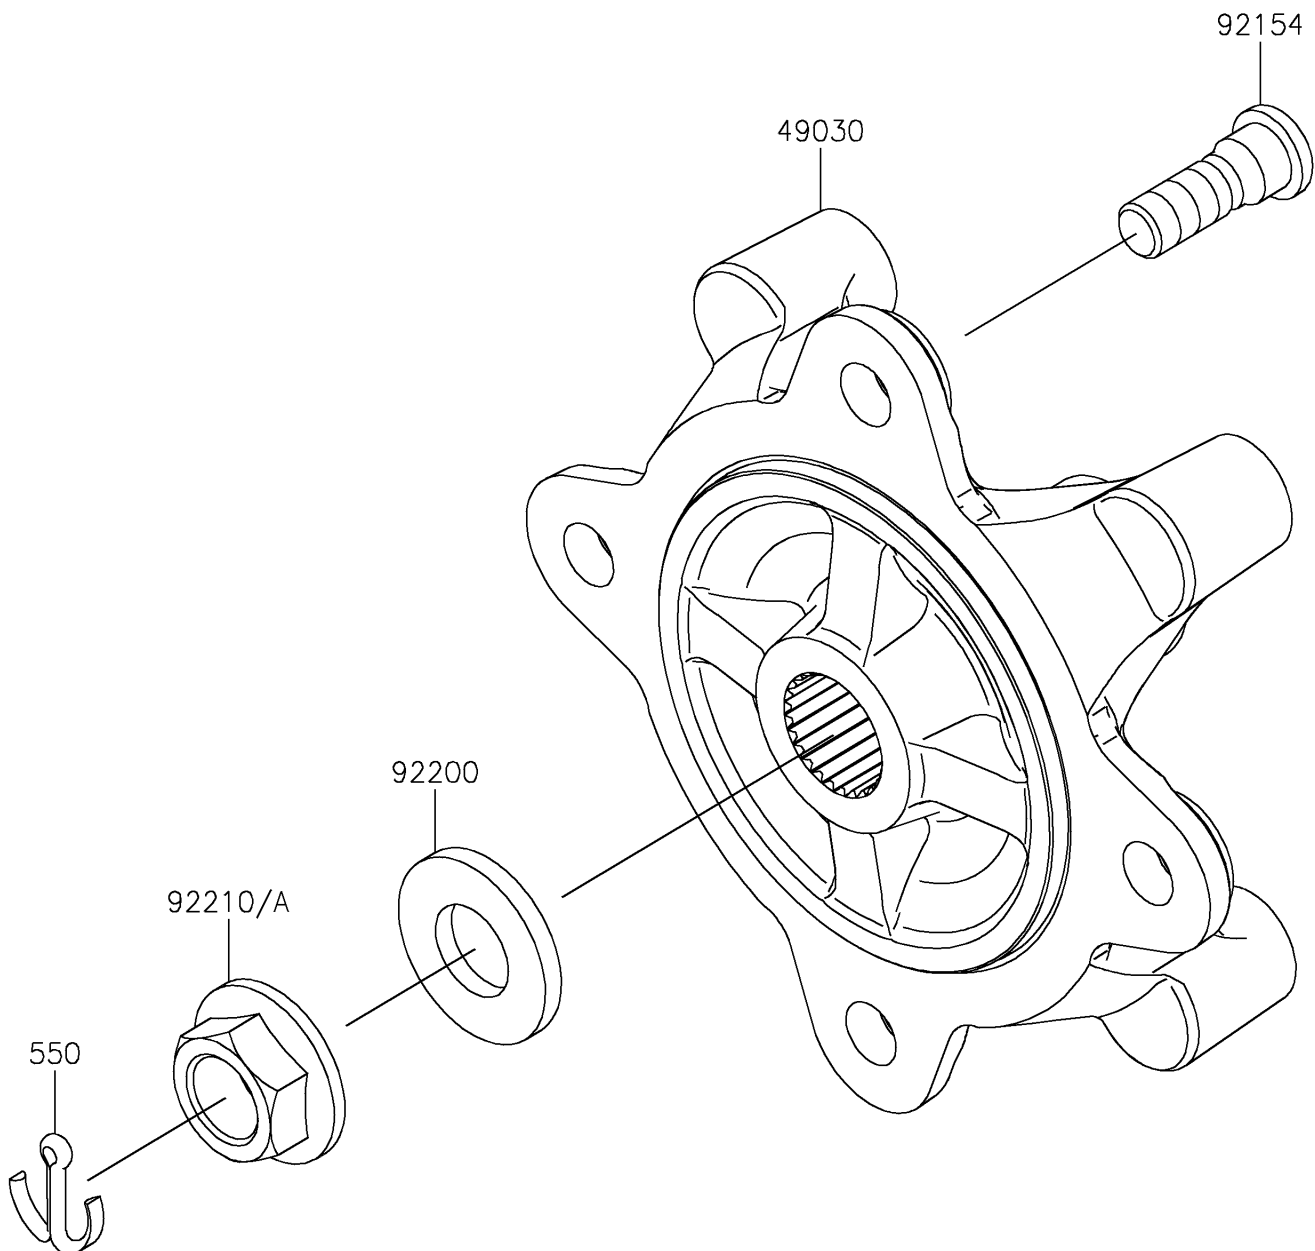

2026 RIDGE CREW HVAC Camo

PARTS DIAGRAM Front Hubs/Brakes

F2230

2026 RIDGE CREW HVAC Camo

PARTS LIST

Front Hubs/Brakes

ITEM NAME	PART NUMBER	QUANTITY
-----------	-------------	----------