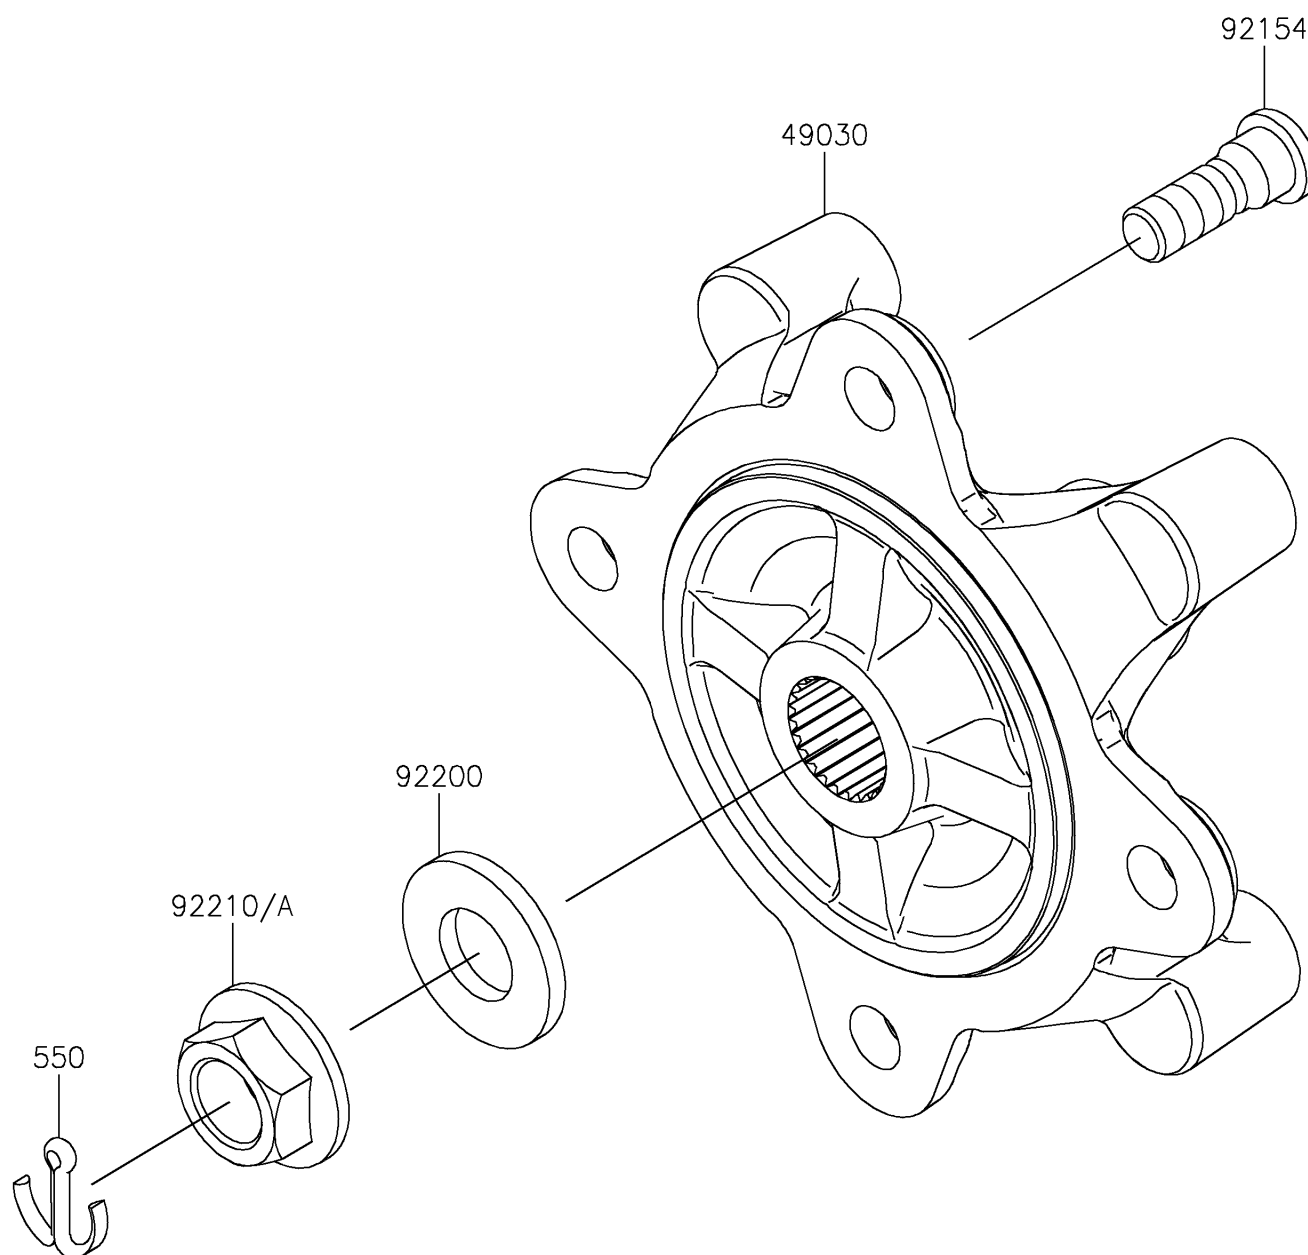

2026 RIDGE CREW HVAC

PARTS DIAGRAM

Front Hubs/Brakes

Kawasaki

Let the Good Times Roll®

F2230

2026 RIDGE CREW HVAC

PARTS LIST

Front Hubs/Brakes

ITEM NAME	PART NUMBER	QUANTITY
HUB,FR (Ref # 49030)	49030-0570	2
BOLT,12MM (Ref # 92154)	92154-7074	8
WASHER,20.3X41X4.5 (Ref # 92200)	92200-2609	2
NUT,FLANGED,20MM (Ref # 92210)	92210-1921	1
NUT,FLANGED,20MM (Ref # 92210A)	92210-2093	1
PIN-COTTER,4.0X30 (Ref # 550)	550AA4030	2