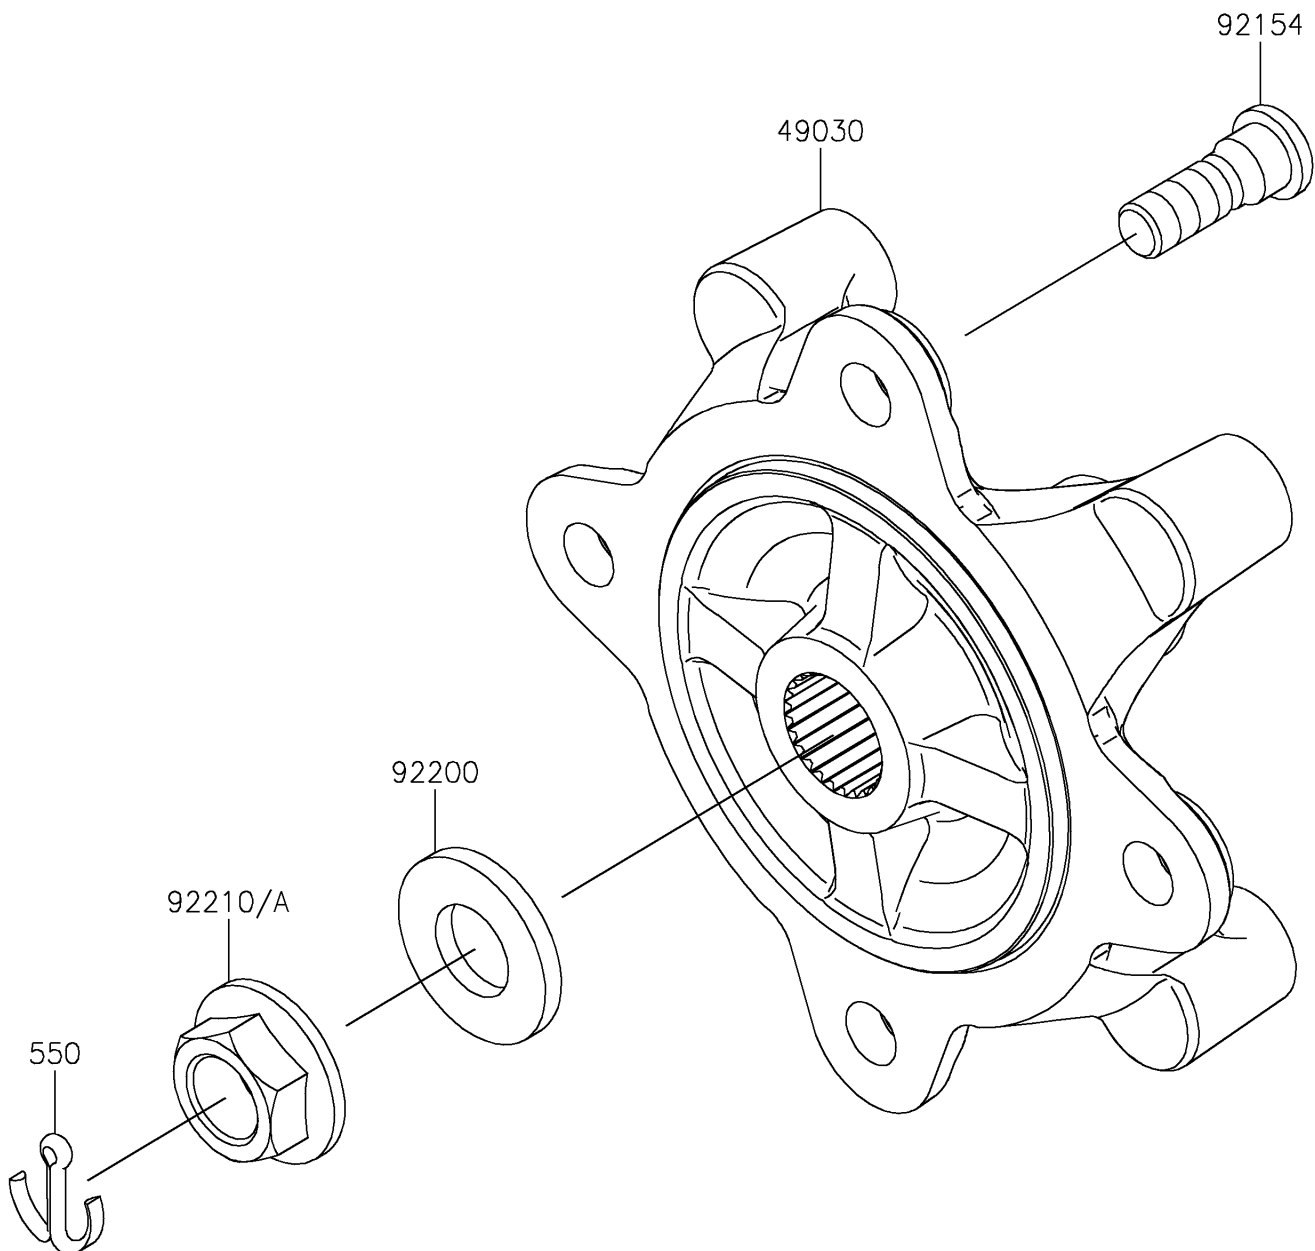

2026 RIDGE® CREW HVAC CAMO

PARTS DIAGRAM

Front Hubs/Brakes

F2230

2026 RIDGE® CREW HVAC CAMO

PARTS LIST

Front Hubs/Brakes

ITEM NAME	PART NUMBER	QUANTITY
HUB,FR (Ref # 49030)	49030-0570	2
BOLT,12MM (Ref # 92154)	92154-7074	8
WASHER,20.3X41X4.5 (Ref # 92200)	92200-2609	2
NUT,FLANGED,20MM (Ref # 92210)	92210-1921	1
NUT,FLANGED,20MM (Ref # 92210A)	92210-2093	1
PIN-COTTER,4.0X30 (Ref # 550)	550AA4030	2