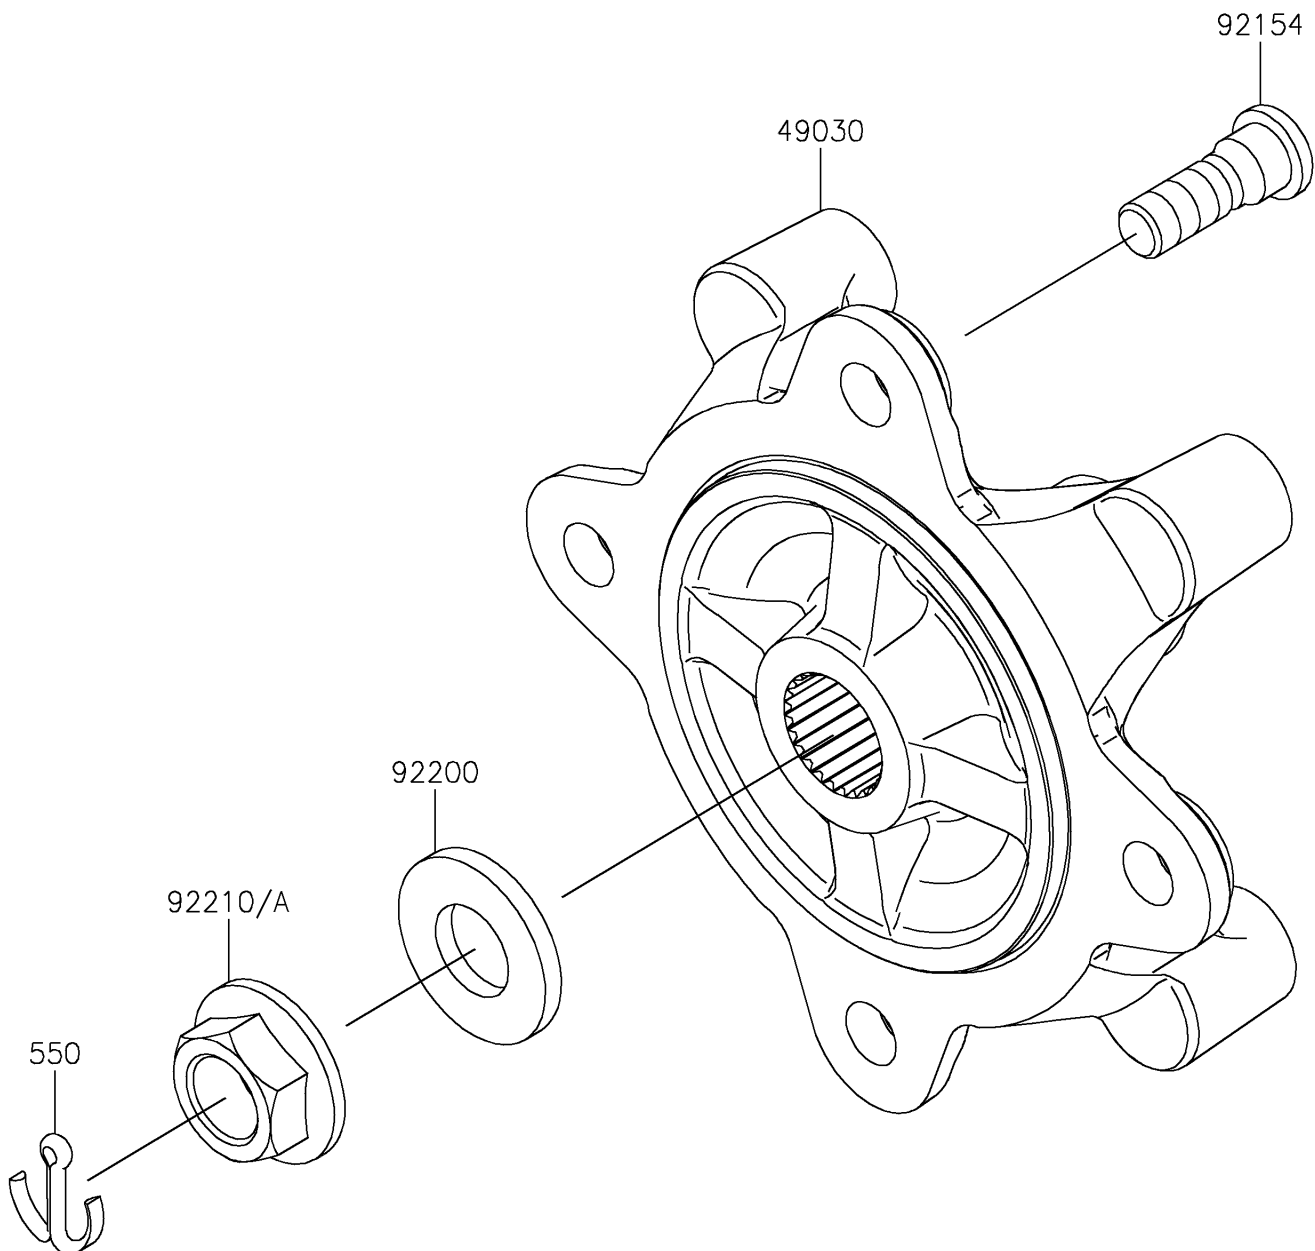

2026 RIDGE CREW HVAC Camo

PARTS DIAGRAM Front Hubs/Brakes

F2230

2026 RIDGE CREW HVAC Camo

PARTS LIST

Front Hubs/Brakes

ITEM NAME	PART NUMBER	QUANTITY
HUB,FR (Ref # 49030)	49030-0570	2
BOLT,12MM (Ref # 92154)	92154-7074	8
WASHER,20.3X41X4.5 (Ref # 92200)	92200-2609	2
NUT,FLANGED,20MM (Ref # 92210)	92210-1921	1
NUT,FLANGED,20MM (Ref # 92210A)	92210-2093	1
PIN-COTTER,4.0X30 (Ref # 550)	550AA4030	2