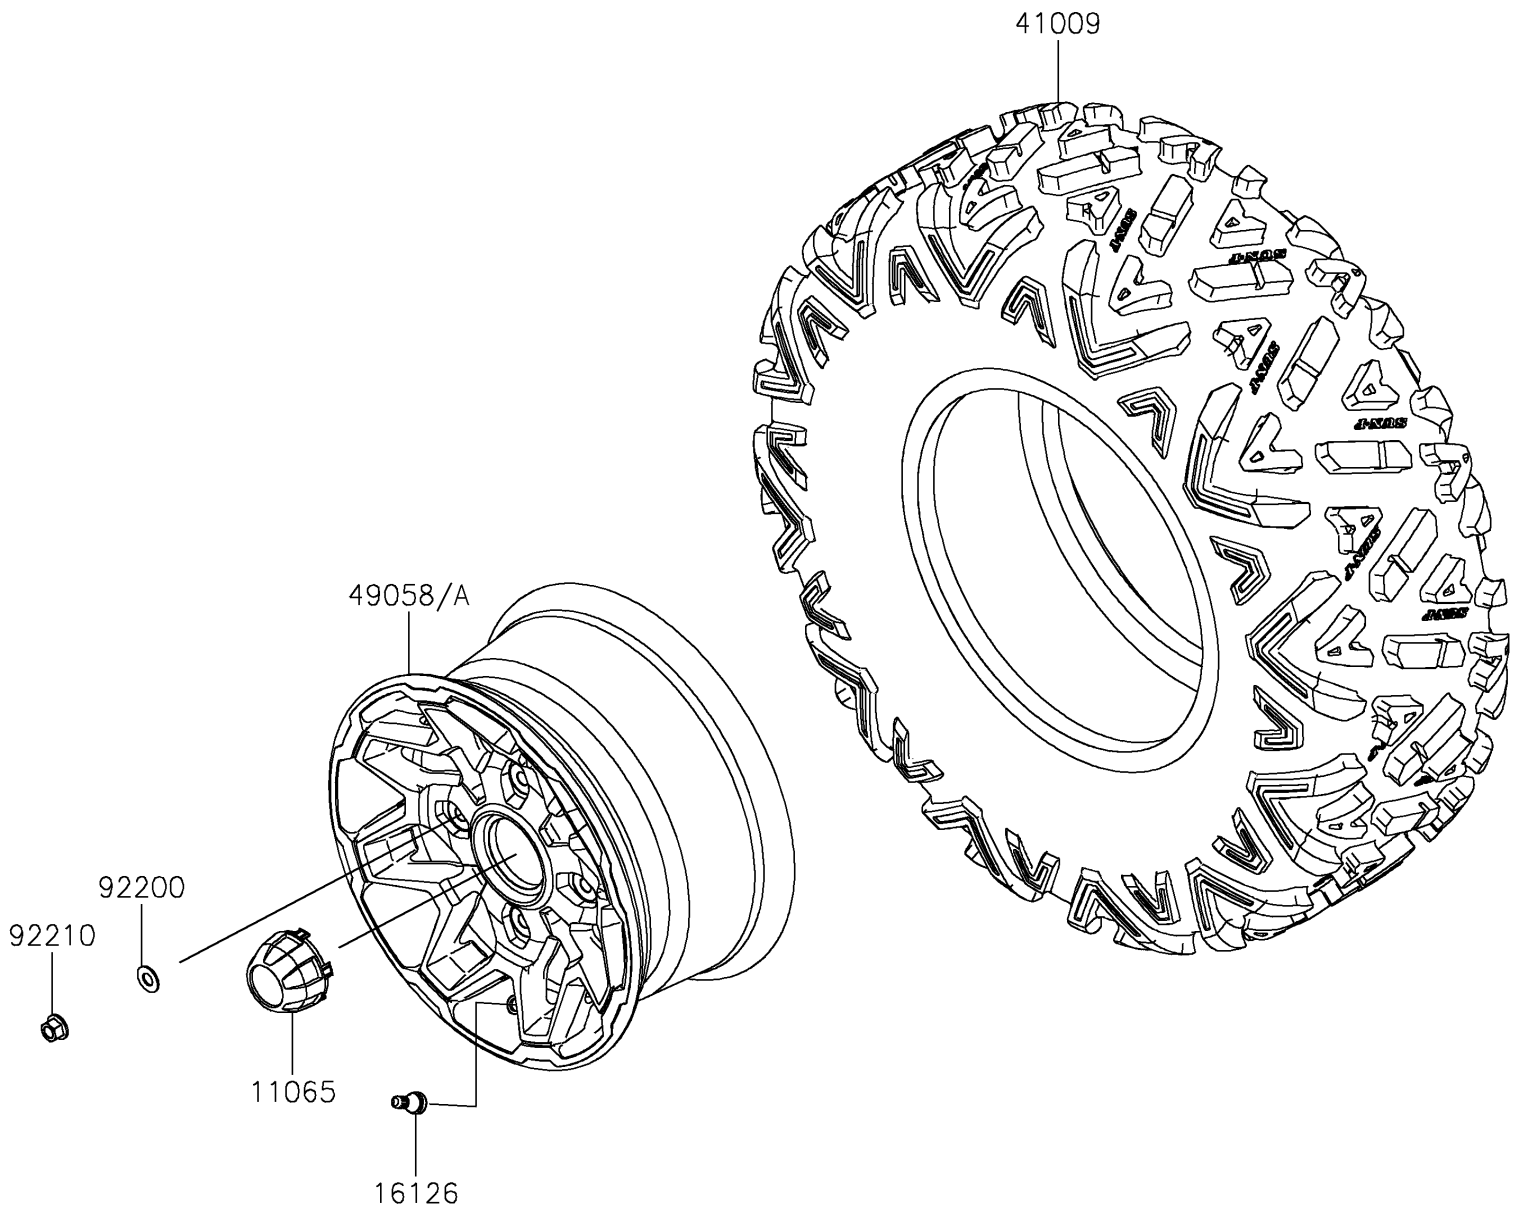

2026 RIDGE® CREW HVAC CAMO

PARTS DIAGRAM

Wheels/Tires

F2210

2026 RIDGE® CREW HVAC CAMO

PARTS LIST

Wheels/Tires

| ITEM NAME | PART NUMBER | QUANTITY |
|-----------|-------------|----------|
|-----------|-------------|----------|
