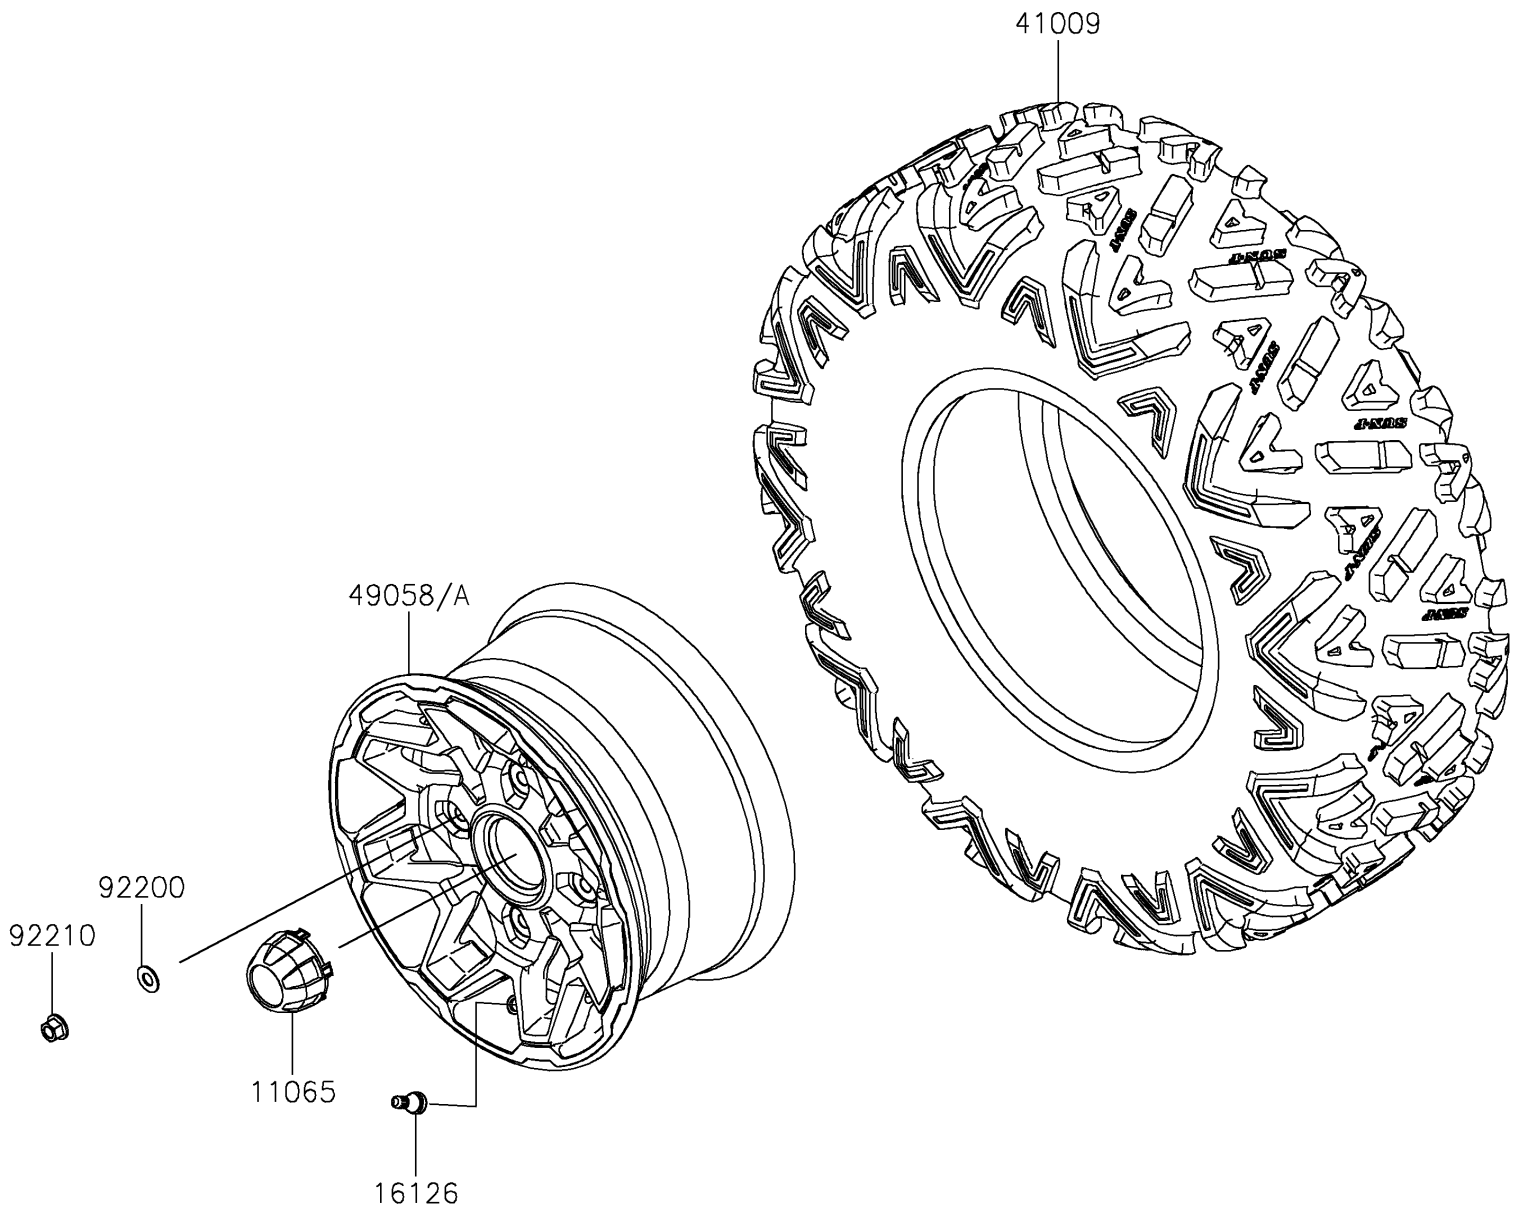

2026 RIDGE® CREW HVAC

PARTS DIAGRAM

Wheels/Tires

F2210

2026 RIDGE® CREW HVAC

PARTS LIST

Wheels/Tires

ITEM NAME	PART NUMBER	QUANTITY
CAP,WHEEL (Ref # 11065)	11065-1341	4
VALVE (Ref # 16126)	16126-4001	4
TIRE,30X10R14 8PR,SUNF POWER (Ref # 41009)	41009-0963	4
WHEEL,BLACK (Ref # 49058)	49058-0726-31D	4
WASHER,12.1X25X1.6 (Ref # 92200)	92200-0455	16
NUT,FLANGED,12MM (Ref # 92210)	92210-1932	16