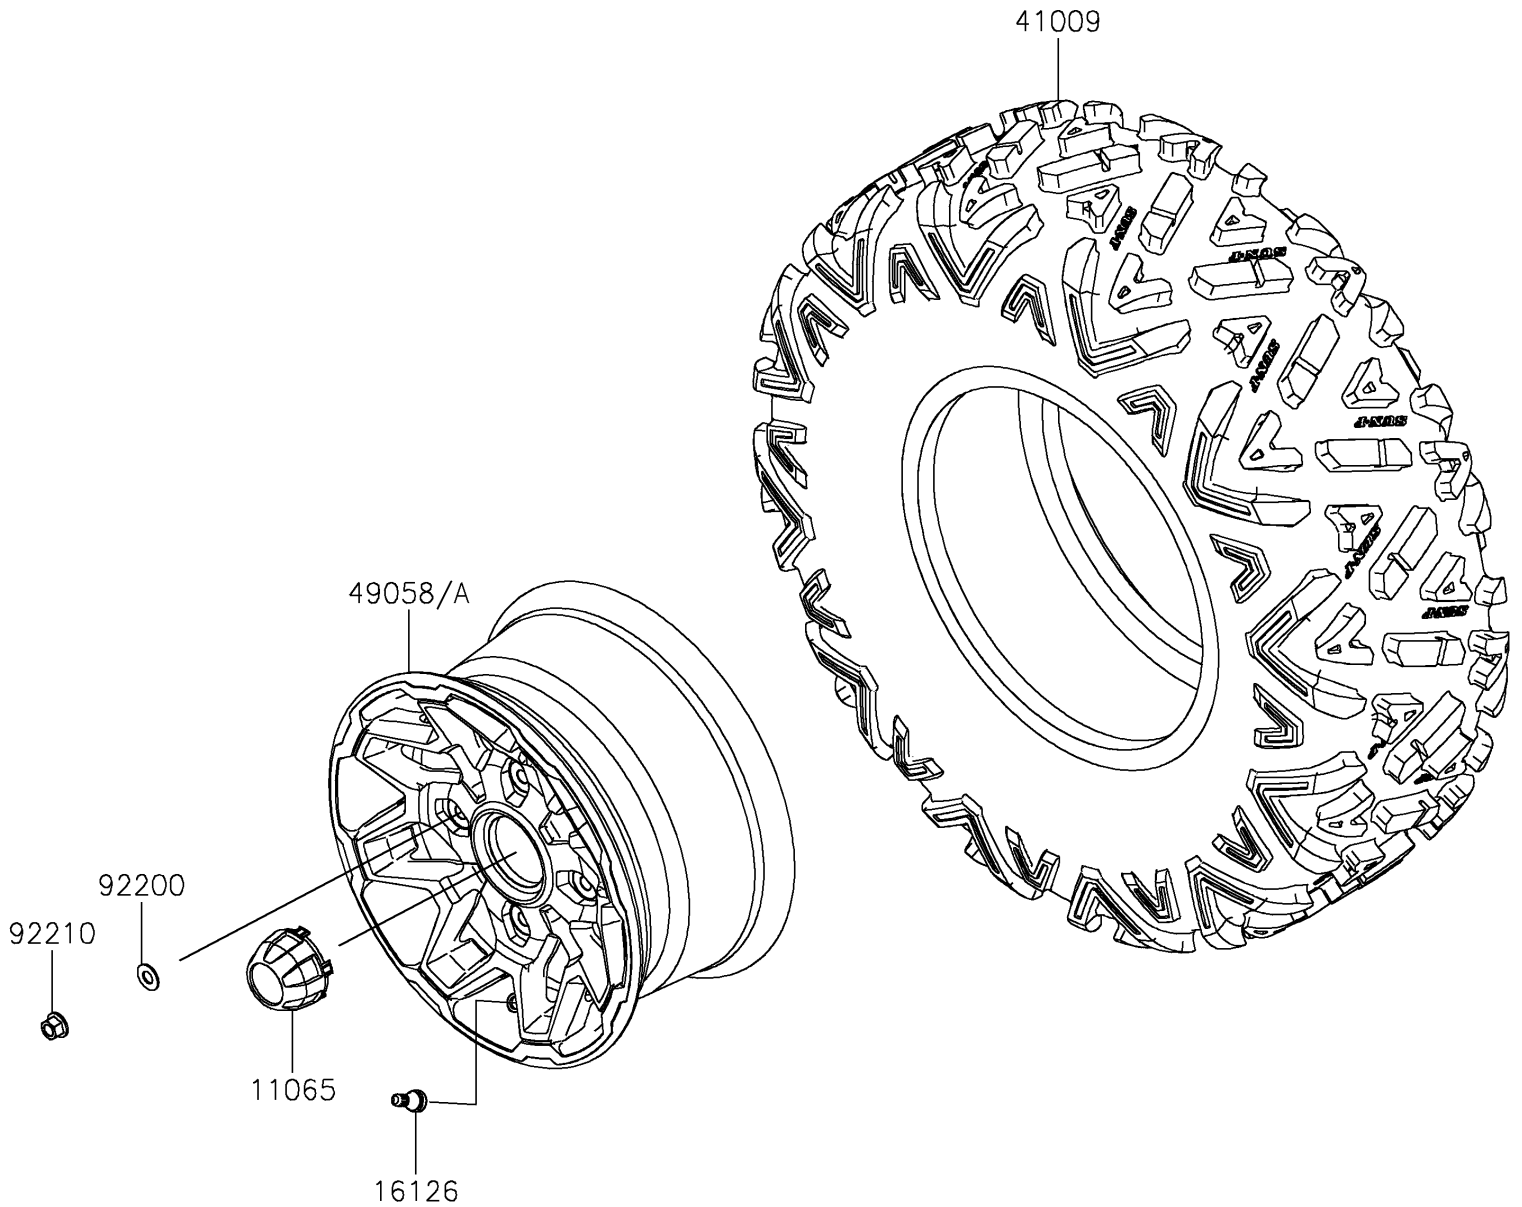

2026 RIDGE CREW HVAC

PARTS DIAGRAM

Wheels/Tires

F2210

2026 RIDGE CREW HVAC

PARTS LIST

Wheels/Tires

ITEM NAME	PART NUMBER	QUANTITY
CAP,WHEEL (Ref # 11065)	11065-1341	4
VALVE (Ref # 16126)	16126-4001	4
TIRE,30X10R14 8PR,SUNF POWER (Ref # 41009)	41009-0963	4
WHEEL,BLACK (Ref # 49058)	49058-0726-31D	4
WASHER,12.1X25X1.6 (Ref # 92200)	92200-0455	16
NUT,FLANGED,12MM (Ref # 92210)	92210-1932	16