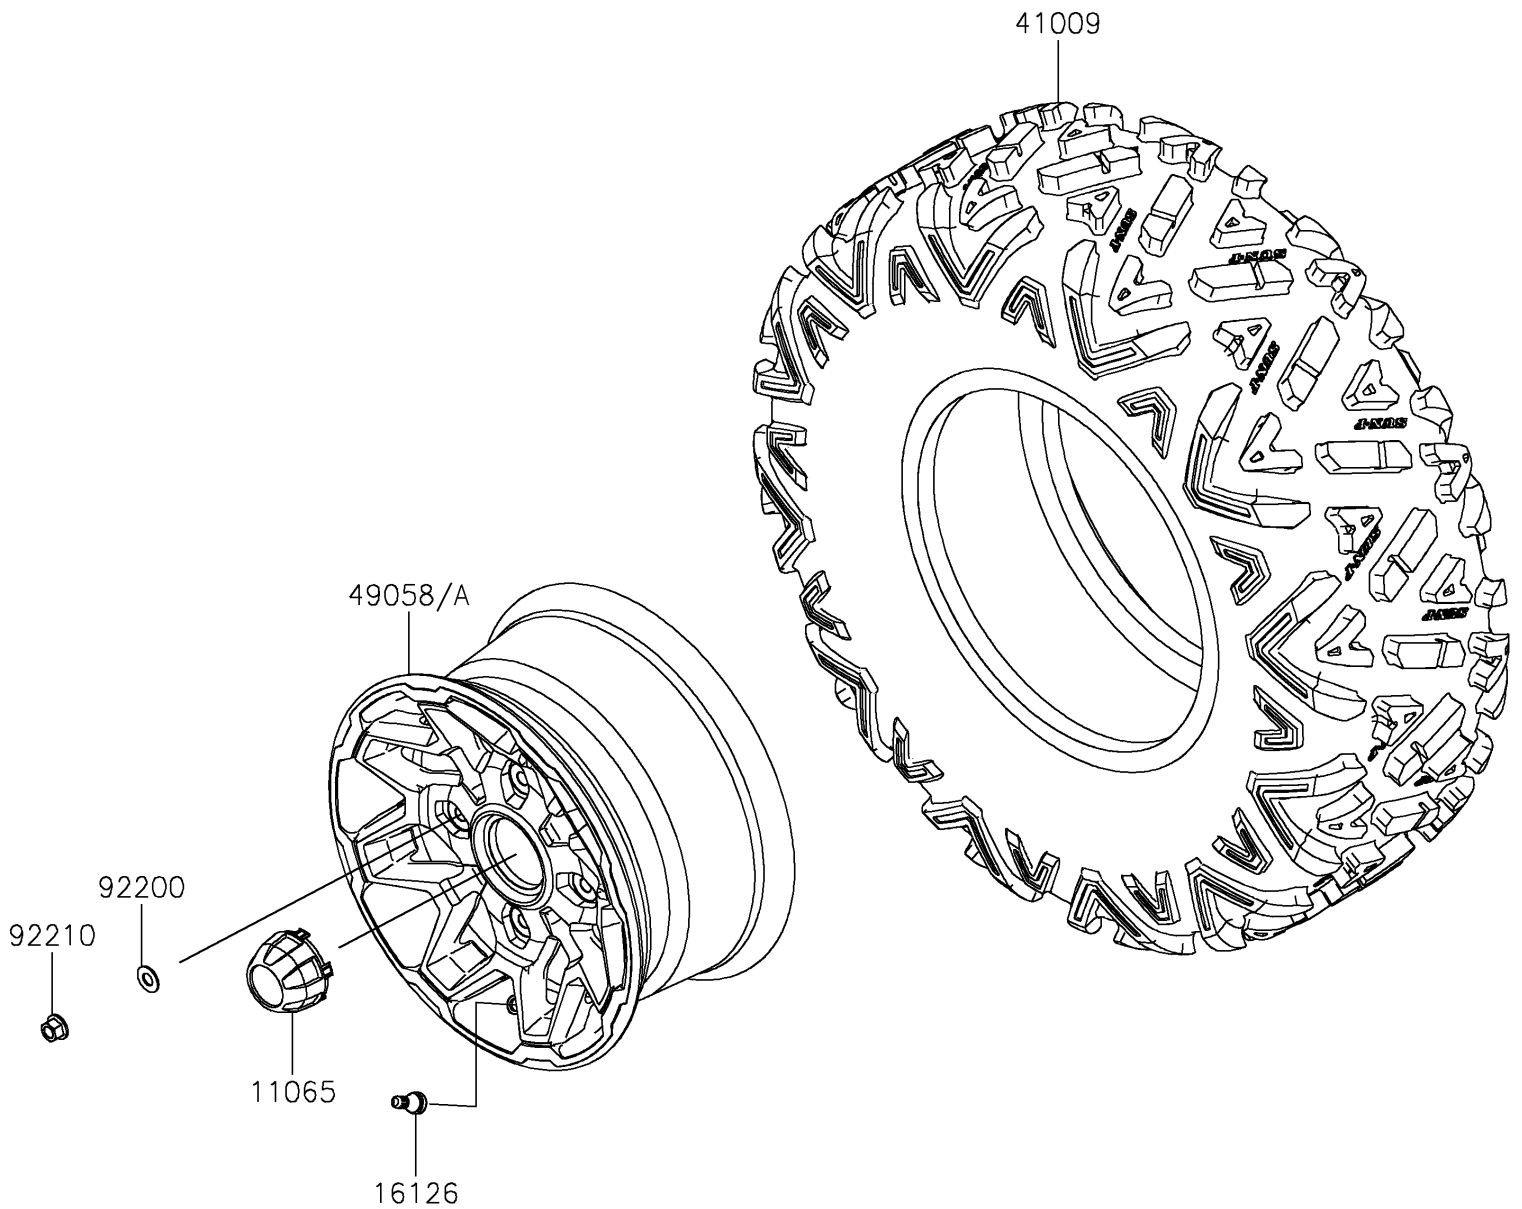

## PARTS DIAGRAM

### Wheels/Tires

F2210

## PARTS LIST

### Wheels/Tires

ITEM NAME	PART NUMBER	QUANTITY
CAP,WHEEL (Ref # 11065)	11065-1341	4
VALVE (Ref # 16126)	16126-4001	4
TIRE,30X10R14 8PR,SUNF POWER (Ref # 41009)	41009-0963	4
WHEEL,BLACK (Ref # 49058)	49058-0726-31D	4
WHEEL,F.S.BLACK (Ref # 49058A)	49058-0798-397	4
WASHER,12.1X25X1.6 (Ref # 92200)	92200-0455	16
NUT,FLANGED,12MM (Ref # 92210)	92210-1932	16