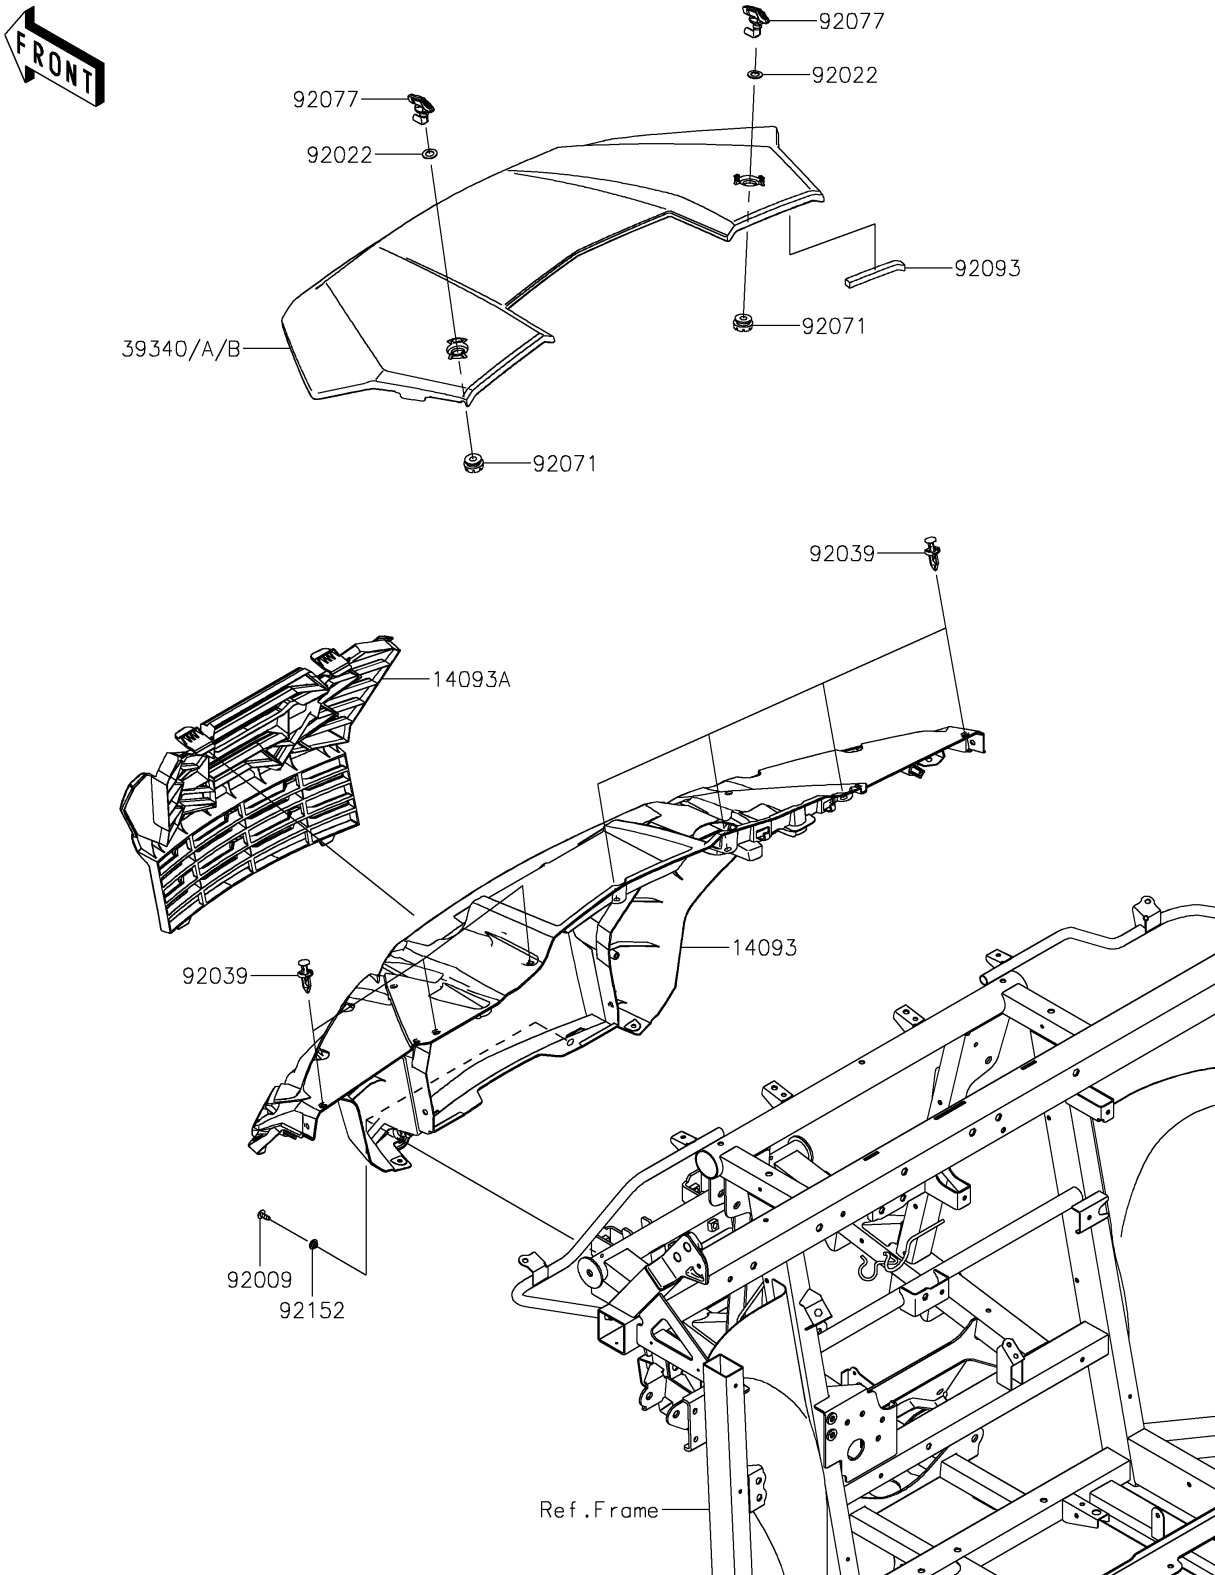

2026 RIDGE CREW HVAC Camo

PARTS DIAGRAM

Front Fender(s)

F2171

2026 RIDGE CREW HVAC Camo

PARTS LIST

Front Fender(s)

ITEM NAME	PART NUMBER	QUANTITY
COVER,FRONT GUARD,BLACK (Ref # 14093)	14093-1308-6Z	1
COVER,FR GRILLE (Ref # 14093A)	14093-1309	1
HOOD,CAMOUFLAGE (Ref # 39340)	39340-0002-72X	1
HOOD,M.B.GRAY (Ref # 39340A)	39340-0002-75E	1
HOOD,M.M.W.BEIGE (Ref # 39340B)	39340-0002-75J	1
SCREW,TAPPING,6X16 (Ref # 92009)	92009-1166	2
WASHER,12.5X22X1.2 (Ref # 92022)	92022-072	2
RIVET (Ref # 92039)	92039-0776	7
GROMMET (Ref # 92071)	92071-0746	2
KNOB (Ref # 92077)	92077-0033	2
SEAL,10X10X110 (Ref # 92093)	92093-0785	1
COLLAR,6.3X9.5X4.1 (Ref # 92152)	92152-1571	2