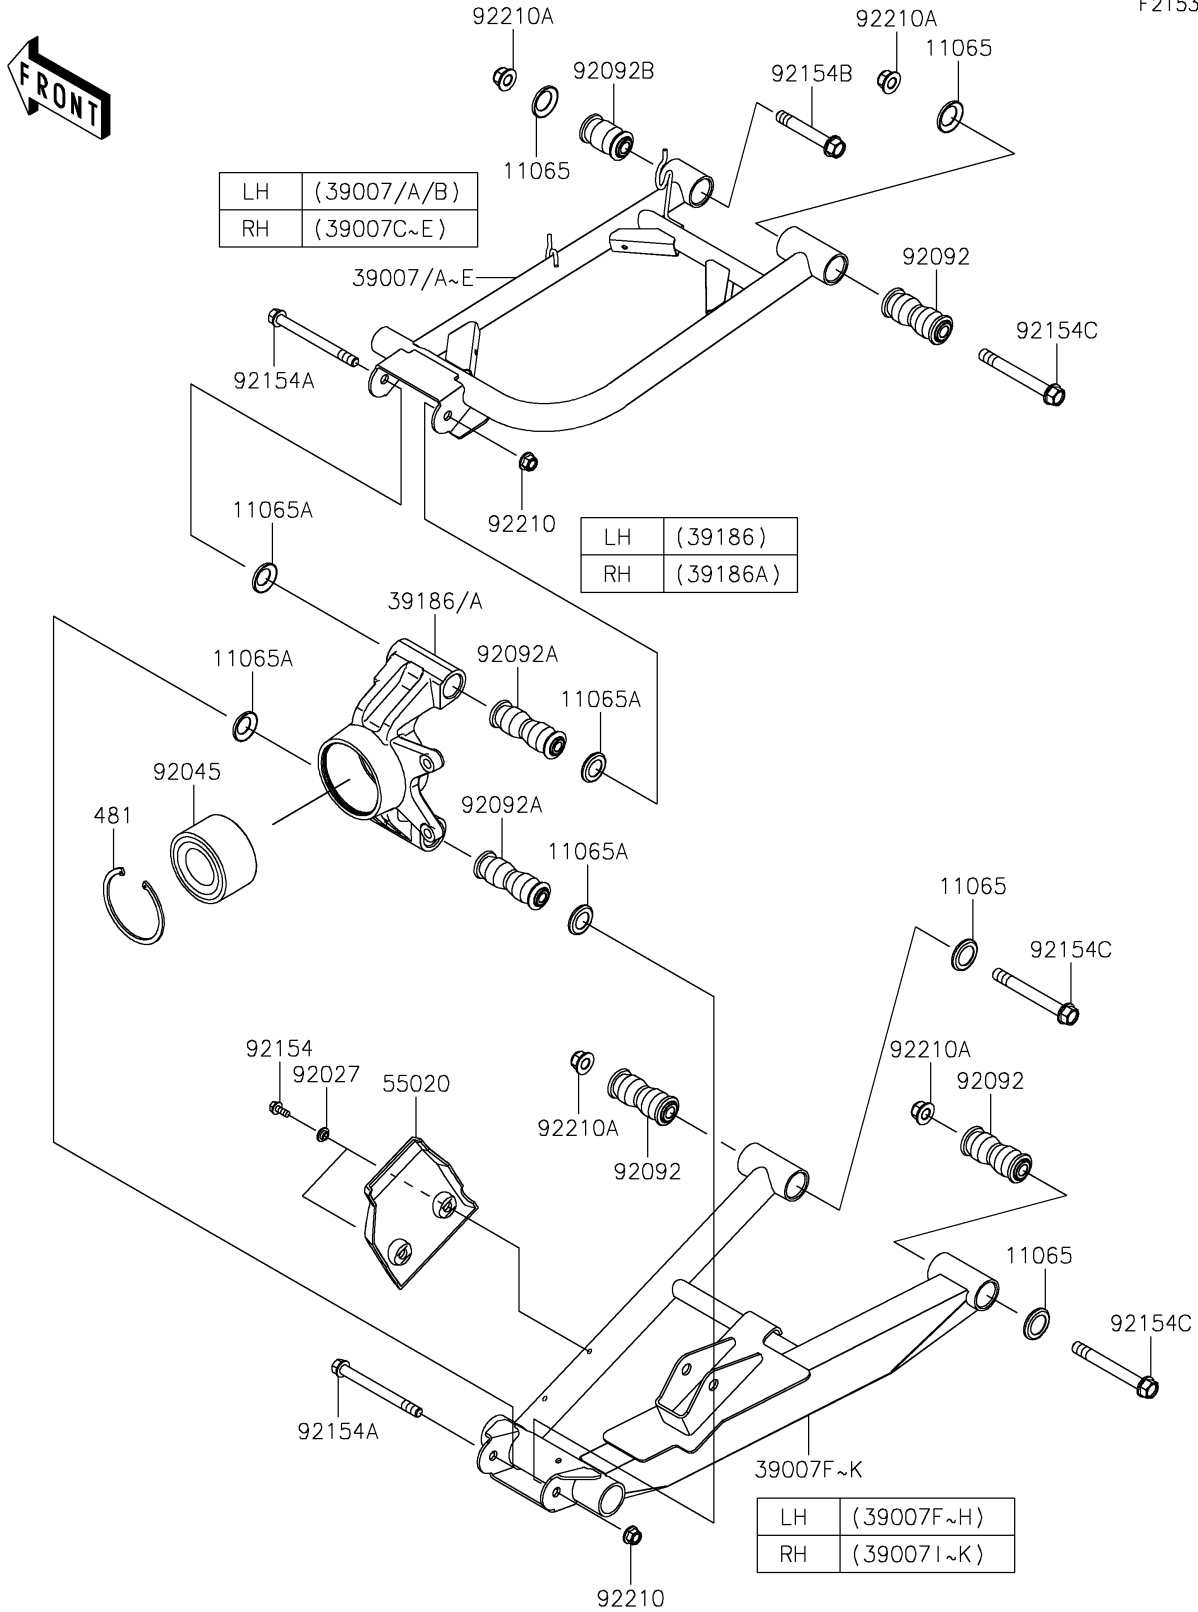

2026 RIDGE® CREW HVAC CAMO

PARTS DIAGRAM

Rear Suspension

F2153

2026 RIDGE® CREW HVAC CAMO

PARTS LIST

Rear Suspension

ITEM NAME	PART NUMBER	QUANTITY
CAP,ARM (Ref # 11065)	11065-0838	8
CAP (Ref # 11065A)	11065-0849	8
ARM-SUSP,RR,UPP,LH,BLACK (Ref # 39007)	39007-0491-10	1
ARM-SUSP,RR,UPP,LH,P.I.GRAY (Ref # 39007A)	39007-0491-72D	1
ARM-SUSP,RR,UPP,LH,P.W.BEIGE (Ref # 39007B)	39007-0491-75K	1
ARM-SUSP,RR,UPP,RH,BLACK (Ref # 39007C)	39007-0492-10	1
ARM-SUSP,RR,UPP,RH,P.I.GRAY (Ref # 39007D)	39007-0492-72D	1
ARM-SUSP,RR,UPP,RH,P.W.BEIGE (Ref # 39007E)	39007-0492-75K	1
ARM-SUSP,RR,LWR,LH,BLACK (Ref # 39007F)	39007-0493-10	1
ARM-SUSP,RR,LWR,LH,P.I.GRAY (Ref # 39007G)	39007-0493-72D	1
ARM-SUSP,RR,LWR,LH,P.W.BEIGE (Ref # 39007H)	39007-0493-75K	1
ARM-SUSP,RR,LWR,RH,BLACK (Ref # 39007I)	39007-0494-10	1
ARM-SUSP,RR,LWR,RH,P.I.GRAY (Ref # 39007J)	39007-0494-72D	1
ARM-SUSP,RR,LWR,RH,P.W.BEIGE (Ref # 39007K)	39007-0494-75K	1
KNUCKLE,RR,LH (Ref # 39186)	39186-0337	1
KNUCKLE,RR,RH (Ref # 39186A)	39186-0338	1
GUARD,RR CVJ (Ref # 55020)	55020-0931	2
COLLAR,L=4.6 (Ref # 92027)	92027-1168	4
BEARING-BALL,42X80X45 (Ref # 92045)	92045-0960	2
BUSHING-RUBBER,12X20X78 (Ref # 92092)	92092-0028	6
BUSHING-RUBBER,10.1X17X88 (Ref # 92092A)	92092-0029	4
BUSHING-RUBBER (Ref # 92092B)	92092-0555	2
BOLT,6X15.6 (Ref # 92154)	92154-1250	4
BOLT,FLANGED,10X110 (Ref # 92154A)	92154-1353	4
BOLT,FLANGED,12X76.5 (Ref # 92154B)	92154-7079	2
BOLT,FLANGED,12X100 (Ref # 92154C)	92154-7081	6
NUT,LOCK,FLANGED,10MM (Ref # 92210)	92210-1081	4
NUT,LOCK,FLANGED,12MM (Ref # 92210A)	92210-1931	8
CIRCLIP-TYPE-C,80MM (Ref # 481)	481J8000	2