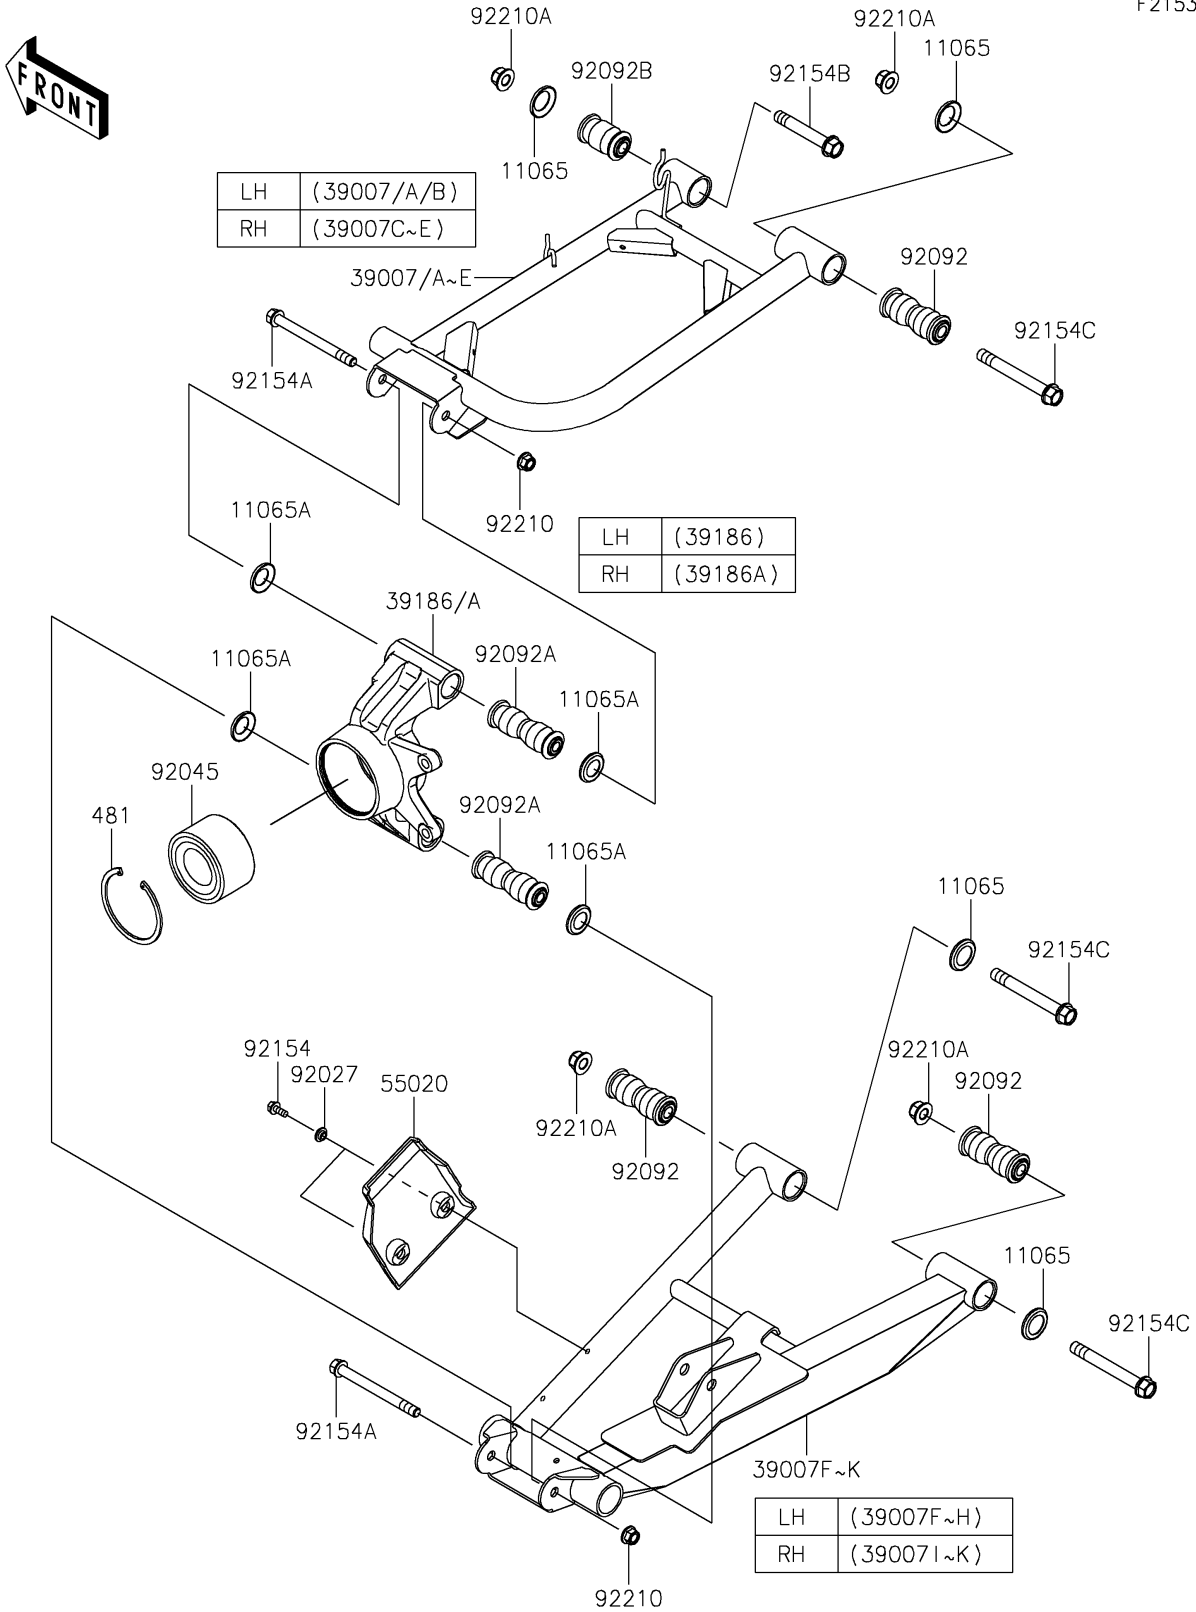

2026 RIDGE CREW HVAC Camo

PARTS DIAGRAM

Rear Suspension

F2153

2026 RIDGE CREW HVAC Camo

PARTS LIST

Rear Suspension

ITEM NAME	PART NUMBER	QUANTITY
CAP,ARM (Ref # 11065)	11065-0838	8
CAP (Ref # 11065A)	11065-0849	8
ARM-SUSP,RR,UPP,LH,BLACK (Ref # 39007)	39007-0491-10	1
ARM-SUSP,RR,UPP,LH,P.I.GRAY (Ref # 39007A)	39007-0491-72D	1
ARM-SUSP,RR,UPP,LH,P.W.BEIGE (Ref # 39007B)	39007-0491-75K	1
ARM-SUSP,RR,UPP,RH,BLACK (Ref # 39007C)	39007-0492-10	1
ARM-SUSP,RR,UPP,RH,P.I.GRAY (Ref # 39007D)	39007-0492-72D	1
ARM-SUSP,RR,UPP,RH,P.W.BEIGE (Ref # 39007E)	39007-0492-75K	1
ARM-SUSP,RR,LWR,LH,BLACK (Ref # 39007F)	39007-0493-10	1
ARM-SUSP,RR,LWR,LH,P.I.GRAY (Ref # 39007G)	39007-0493-72D	1
ARM-SUSP,RR,LWR,LH,P.W.BEIGE (Ref # 39007H)	39007-0493-75K	1
ARM-SUSP,RR,LWR,RH,BLACK (Ref # 39007I)	39007-0494-10	1
ARM-SUSP,RR,LWR,RH,P.I.GRAY (Ref # 39007J)	39007-0494-72D	1
ARM-SUSP,RR,LWR,RH,P.W.BEIGE (Ref # 39007K)	39007-0494-75K	1
KNUCKLE,RR,LH (Ref # 39186)	39186-0337	1
KNUCKLE,RR,RH (Ref # 39186A)	39186-0338	1
GUARD,RR CVJ (Ref # 55020)	55020-0931	2
COLLAR,L=4.6 (Ref # 92027)	92027-1168	4
BEARING-BALL,42X80X45 (Ref # 92045)	92045-0960	2
BUSHING-RUBBER,12X20X78 (Ref # 92092)	92092-0028	6
BUSHING-RUBBER,10.1X17X88 (Ref # 92092A)	92092-0029	4
BUSHING-RUBBER (Ref # 92092B)	92092-0555	2
BOLT,6X15.6 (Ref # 92154)	92154-1250	4
BOLT,FLANGED,10X110 (Ref # 92154A)	92154-1353	4
BOLT,FLANGED,12X76.5 (Ref # 92154B)	92154-7079	2
BOLT,FLANGED,12X100 (Ref # 92154C)	92154-7081	6
NUT,LOCK,FLANGED,10MM (Ref # 92210)	92210-1081	4
NUT,LOCK,FLANGED,12MM (Ref # 92210A)	92210-1931	8
CIRCLIP-TYPE-C,80MM (Ref # 481)	481J8000	2