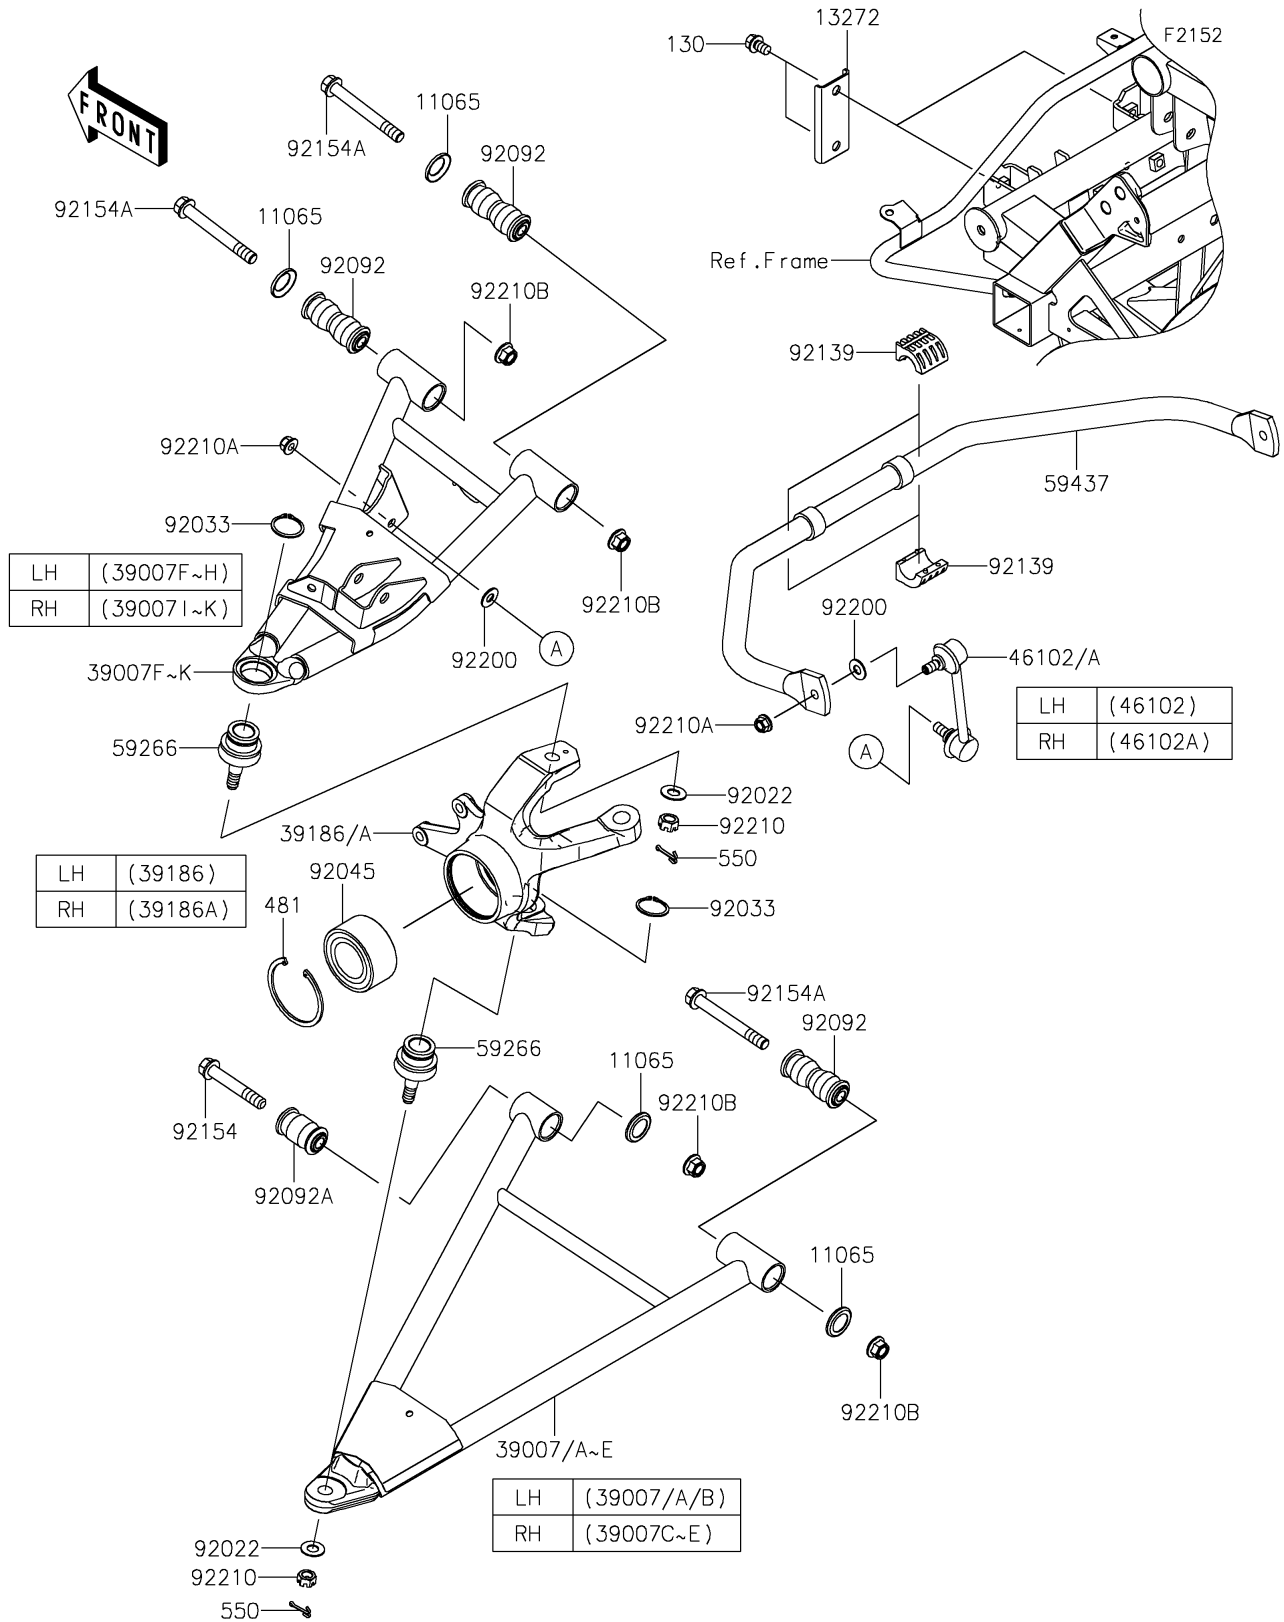

2026 RIDGE® CREW HVAC CAMO

PARTS DIAGRAM

Front Suspension