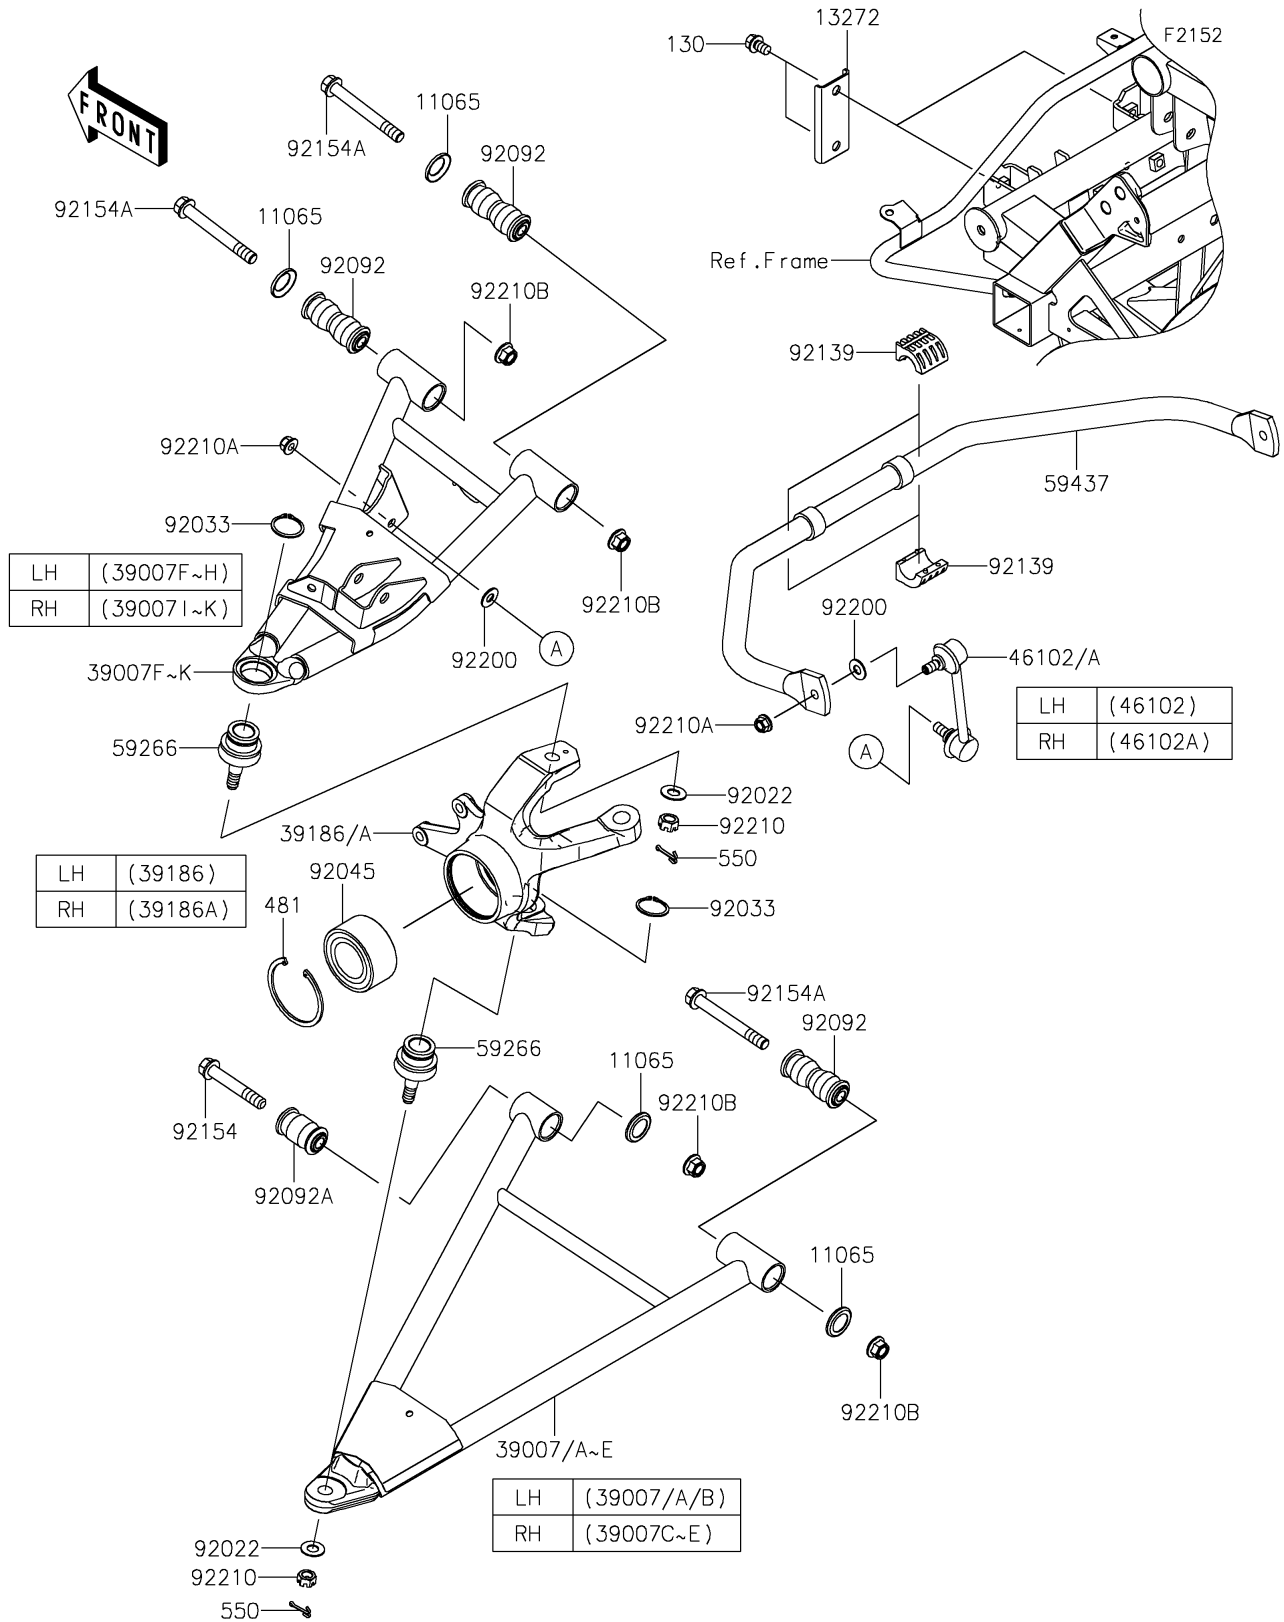

2026 RIDGE® CREW HVAC CAMO

PARTS DIAGRAM

Front Suspension

2026 RIDGE® CREW HVAC CAMO

PARTS LIST

Front Suspension

ITEM NAME	PART NUMBER	QUANTITY
CAP,ARM (Ref # 11065)	11065-0838	8
PLATE,FR STABILIZER (Ref # 13272)	13272-7216	2
ARM-SUSP,FR,LWR,LH,BLACK (Ref # 39007)	39007-0489-10	1
ARM-SUSP,FR,LWR,LH,P.I.GRAY (Ref # 39007A)	39007-0489-72D	1
ARM-SUSP,FR,LWR,LH,P.W.BEIGE (Ref # 39007B)	39007-0489-75K	1
ARM-SUSP,FR,LWR,RH,BLACK (Ref # 39007C)	39007-0490-10	1
ARM-SUSP,FR,LWR,RH,P.I.GRAY (Ref # 39007D)	39007-0490-72D	1
ARM-SUSP,FR,LWR,RH,P.W.BEIGE (Ref # 39007E)	39007-0490-75K	1
ARM-SUSP,FR,UPP,LH,BLACK (Ref # 39007F)	39007-0528-10	1
ARM-SUSP,FR,UPP,LH,P.I.GRAY (Ref # 39007G)	39007-0528-72D	1
ARM-SUSP,FR,UPP,LH,P.W.BEIGE (Ref # 39007H)	39007-0528-75K	1
ARM-SUSP,FR,UPP,RH,BLACK (Ref # 39007I)	39007-0529-10	1
ARM-SUSP,FR,UPP,RH,P.I.GRAY (Ref # 39007J)	39007-0529-72D	1
ARM-SUSP,FR,UPP,RH,P.W.BEIGE (Ref # 39007K)	39007-0529-75K	1
KNUCKLE,FR,LH (Ref # 39186)	39186-0335	1
KNUCKLE,FR,RH (Ref # 39186A)	39186-0336	1
ROD,STABILIZER,LH (Ref # 46102)	46102-0689	1
ROD,STABILIZER,RH (Ref # 46102A)	46102-0690	1
JOINT-BALL (Ref # 59266)	59266-0711	4
STABILIZER,FR (Ref # 59437)	59437-0036	1
WASHER (Ref # 92022)	92022-1831	4
RING-SNAP,C-TYPE,32MM (Ref # 92033)	92033-1262	4
BEARING-BALL,40X74X36 (Ref # 92045)	92045-0919	2
BUSHING-RUBBER,12X20X78 (Ref # 92092)	92092-0028	6
BUSHING-RUBBER (Ref # 92092A)	92092-0555	2
BUSHING (Ref # 92139)	92139-1352	4
BOLT,FLANGED,12X76.5 (Ref # 92154)	92154-7079	2
BOLT,FLANGED,12X100 (Ref # 92154A)	92154-7081	6
WASHER,10.3X23X1.6 (Ref # 92200)	92200-0724	4

2026 RIDGE® CREW HVAC CAMO

PARTS LIST

Front Suspension

ITEM NAME	PART NUMBER	QUANTITY
NUT,CASTLE,12MM (Ref # 92210)	92210-0395	4
NUT,LOCK,FLANGED,10MM (Ref # 92210A)	92210-1080	4
NUT,LOCK,FLANGED,12MM (Ref # 92210B)	92210-1931	8
BOLT-FLANGED,10X16 (Ref # 130)	130CA1016	4
CIRCLIP-TYPE-C (Ref # 481)	481J7500	2
PIN-COTTER,3.0X25 (Ref # 550)	550AA3025	4