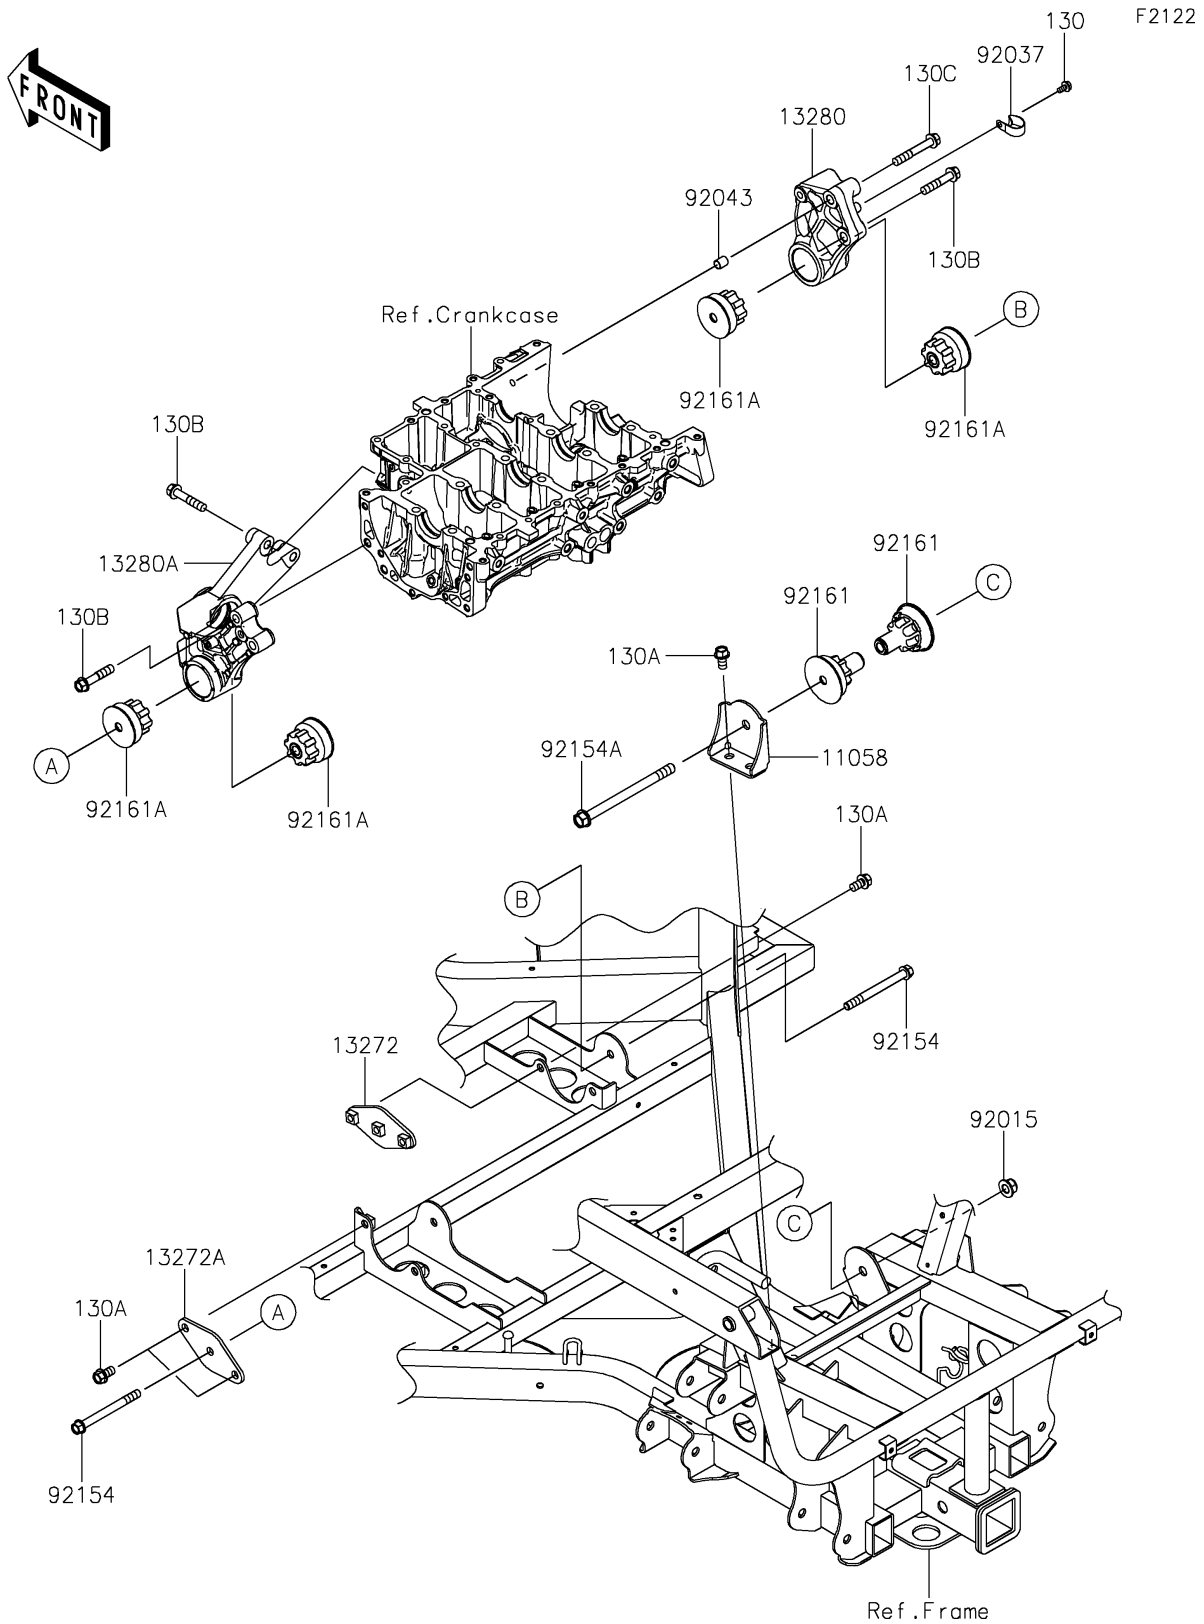

2026 RIDGE CREW HVAC

PARTS DIAGRAM

Engine Mount

2026 RIDGE CREW HVAC

PARTS LIST

Engine Mount

ITEM NAME	PART NUMBER	QUANTITY
BRACKET,MOUNT ENGINE,RR (Ref # 11058)	11058-0118	1
PLATE,MOUNT ENGINE,RH (Ref # 13272)	13272-4071	1
PLATE,MOUNT ENGINE,LH (Ref # 13272A)	13272-4202	1
HOLDER,RH (Ref # 13280)	13280-1350	1
HOLDER,LH (Ref # 13280A)	13280-1407	1
NUT,LOCK,FLANGED,12MM (Ref # 92015)	92015-1433	1
CLAMP (Ref # 92037)	92037-1993	1
PIN,10.1X12X14 (Ref # 92043)	92043-4009	2
BOLT,FLANGED,10X105 (Ref # 92154)	92154-1132	2
BOLT,FLANGED,12X160 (Ref # 92154A)	92154-3916	1
DAMPER (Ref # 92161)	92161-2171	2
DAMPER (Ref # 92161A)	92161-2485	4
BOLT-FLANGED,6X12 (Ref # 130)	130BA0612	1
BOLT-FLANGED,10X18 (Ref # 130A)	130CA1018	6
BOLT-FLANGED,10X50 (Ref # 130B)	130CA1050	5
BOLT-FLANGED,10X65 (Ref # 130C)	130CA1065	1