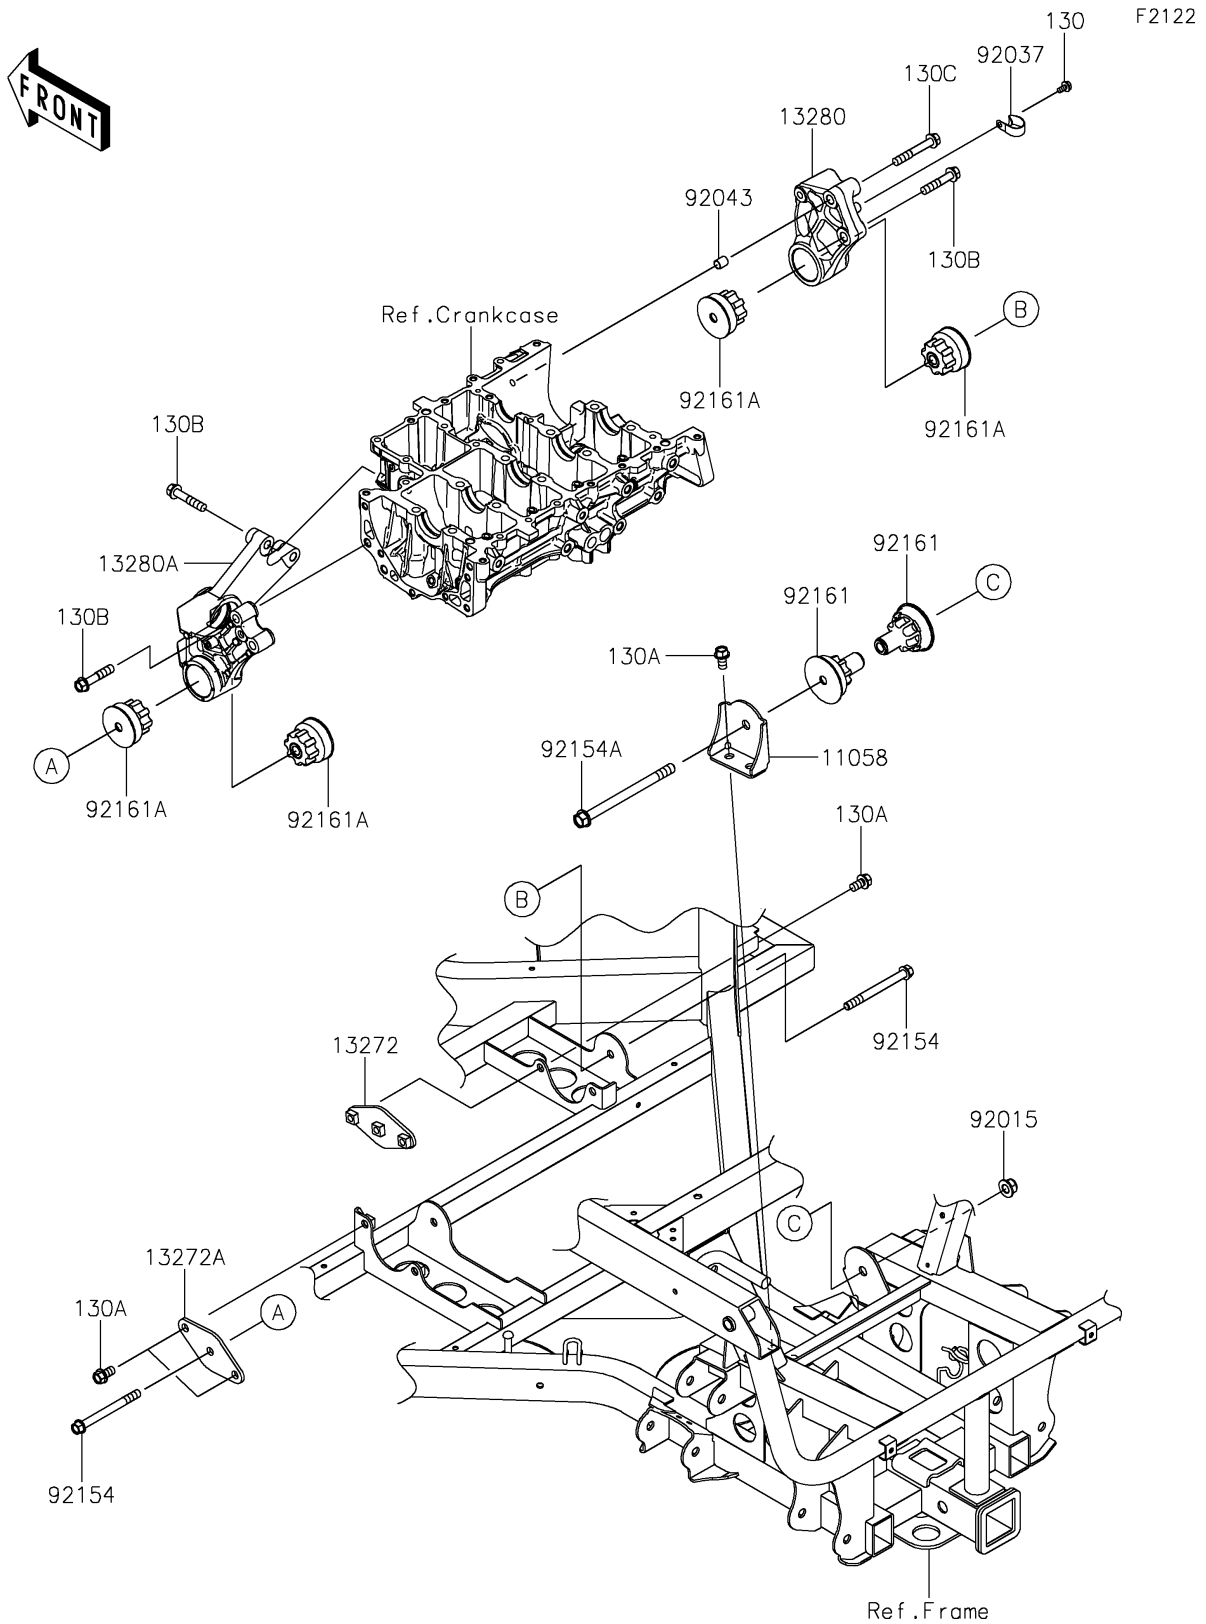

2026 RIDGE® CREW HVAC

PARTS DIAGRAM

Engine Mount

2026 RIDGE® CREW HVAC

PARTS LIST

Engine Mount

ITEM NAME	PART NUMBER	QUANTITY
BRACKET,MOUNT ENGINE,RR (Ref # 11058)	11058-0118	1
PLATE,MOUNT ENGINE,RH (Ref # 13272)	13272-4071	1
PLATE,MOUNT ENGINE,LH (Ref # 13272A)	13272-4202	1
HOLDER,RH (Ref # 13280)	13280-1350	1
HOLDER,LH (Ref # 13280A)	13280-1407	1
NUT,LOCK,FLANGED,12MM (Ref # 92015)	92015-1433	1
CLAMP (Ref # 92037)	92037-1993	1
PIN,10.1X12X14 (Ref # 92043)	92043-4009	2
BOLT,FLANGED,10X105 (Ref # 92154)	92154-1132	2
BOLT,FLANGED,12X160 (Ref # 92154A)	92154-3916	1
DAMPER (Ref # 92161)	92161-2171	2
DAMPER (Ref # 92161A)	92161-2485	4
BOLT-FLANGED,6X12 (Ref # 130)	130BA0612	1
BOLT-FLANGED,10X18 (Ref # 130A)	130CA1018	6
BOLT-FLANGED,10X50 (Ref # 130B)	130CA1050	5
BOLT-FLANGED,10X65 (Ref # 130C)	130CA1065	1