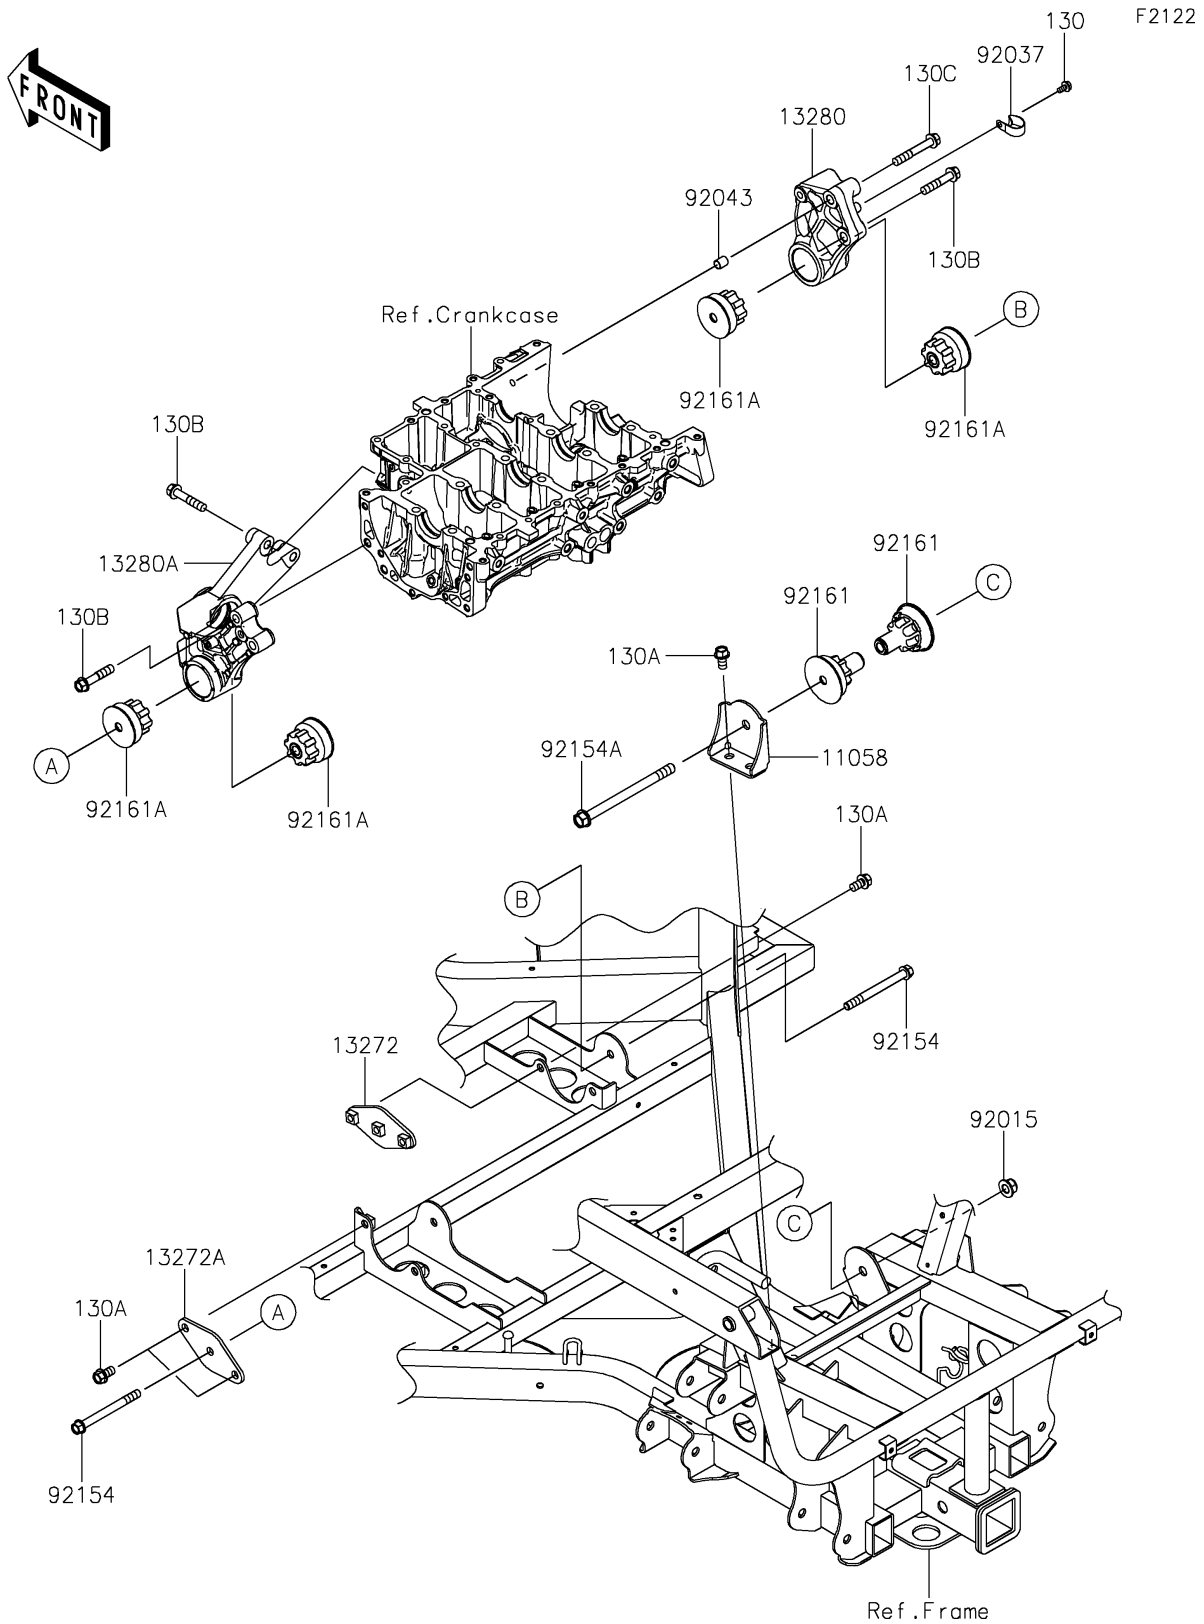

## PARTS DIAGRAM

### Engine Mount

## PARTS LIST

### Engine Mount

ITEM NAME	PART NUMBER	QUANTITY
BRACKET,MOUNT ENGINE,RR (Ref # 11058)	11058-0118	1
PLATE,MOUNT ENGINE,RH (Ref # 13272)	13272-4071	1
PLATE,MOUNT ENGINE,LH (Ref # 13272A)	13272-4202	1
HOLDER,RH (Ref # 13280)	13280-1350	1
HOLDER,LH (Ref # 13280A)	13280-1407	1
NUT,LOCK,FLANGED,12MM (Ref # 92015)	92015-1433	1
CLAMP (Ref # 92037)	92037-1993	1
PIN,10.1X12X14 (Ref # 92043)	92043-4009	2
BOLT,FLANGED,10X105 (Ref # 92154)	92154-1132	2
BOLT,FLANGED,12X160 (Ref # 92154A)	92154-3916	1
DAMPER (Ref # 92161)	92161-2171	2
DAMPER (Ref # 92161A)	92161-2485	4
BOLT-FLANGED,6X12 (Ref # 130)	130BA0612	1
BOLT-FLANGED,10X18 (Ref # 130A)	130CA1018	6
BOLT-FLANGED,10X50 (Ref # 130B)	130CA1050	5
BOLT-FLANGED,10X65 (Ref # 130C)	130CA1065	1