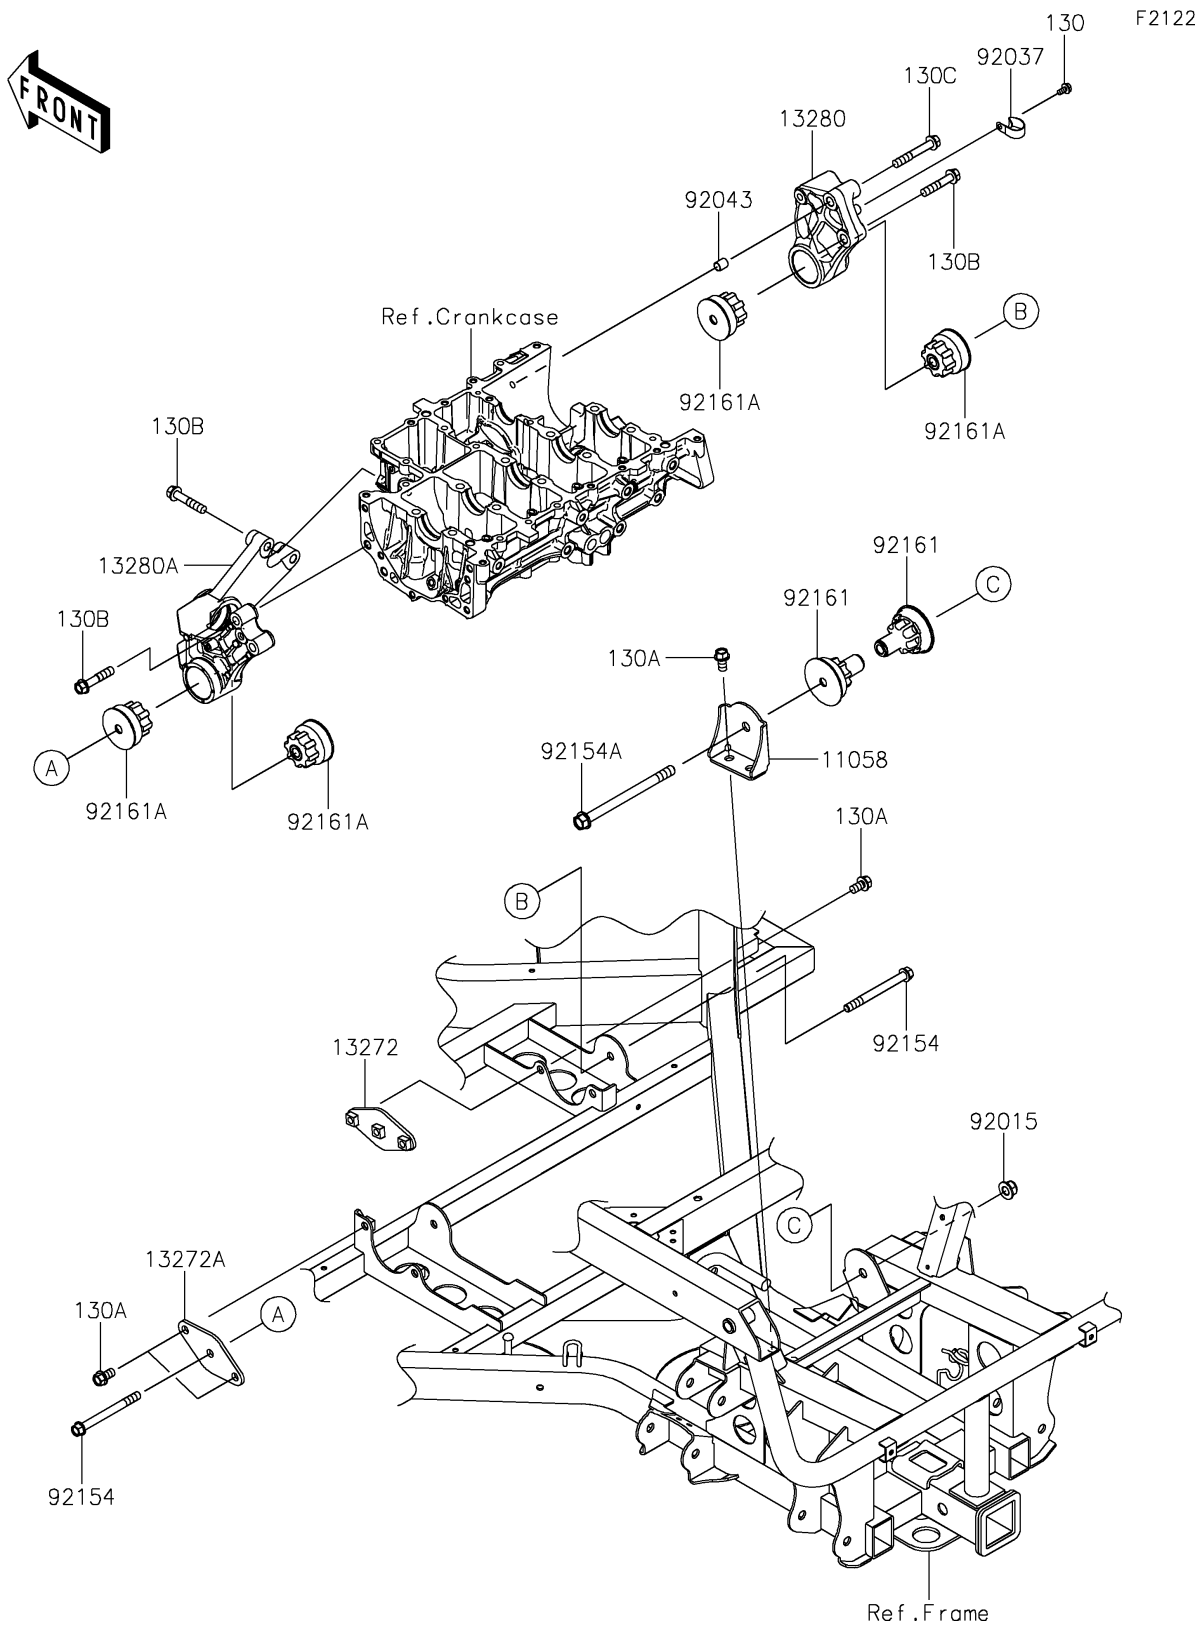

## PARTS DIAGRAM

### Engine Mount

## PARTS LIST

### Engine Mount

ITEM NAME	PART NUMBER	QUANTITY
BRACKET,MOUNT ENGINE,RR (Ref # 11058)	11058-0118	1
PLATE,MOUNT ENGINE,RH (Ref # 13272)	13272-4071	1
PLATE,MOUNT ENGINE,LH (Ref # 13272A)	13272-4202	1
HOLDER,RH (Ref # 13280)	13280-1350	1
HOLDER,LH (Ref # 13280A)	13280-1407	1
NUT,LOCK,FLANGED,12MM (Ref # 92015)	92015-1433	1
CLAMP (Ref # 92037)	92037-1993	1
PIN,10.1X12X14 (Ref # 92043)	92043-4009	2
BOLT,FLANGED,10X105 (Ref # 92154)	92154-1132	2
BOLT,FLANGED,12X160 (Ref # 92154A)	92154-3916	1
DAMPER (Ref # 92161)	92161-2171	2
DAMPER (Ref # 92161A)	92161-2485	4
BOLT-FLANGED,6X12 (Ref # 130)	130BA0612	1
BOLT-FLANGED,10X18 (Ref # 130A)	130CA1018	6
BOLT-FLANGED,10X50 (Ref # 130B)	130CA1050	5
BOLT-FLANGED,10X65 (Ref # 130C)	130CA1065	1