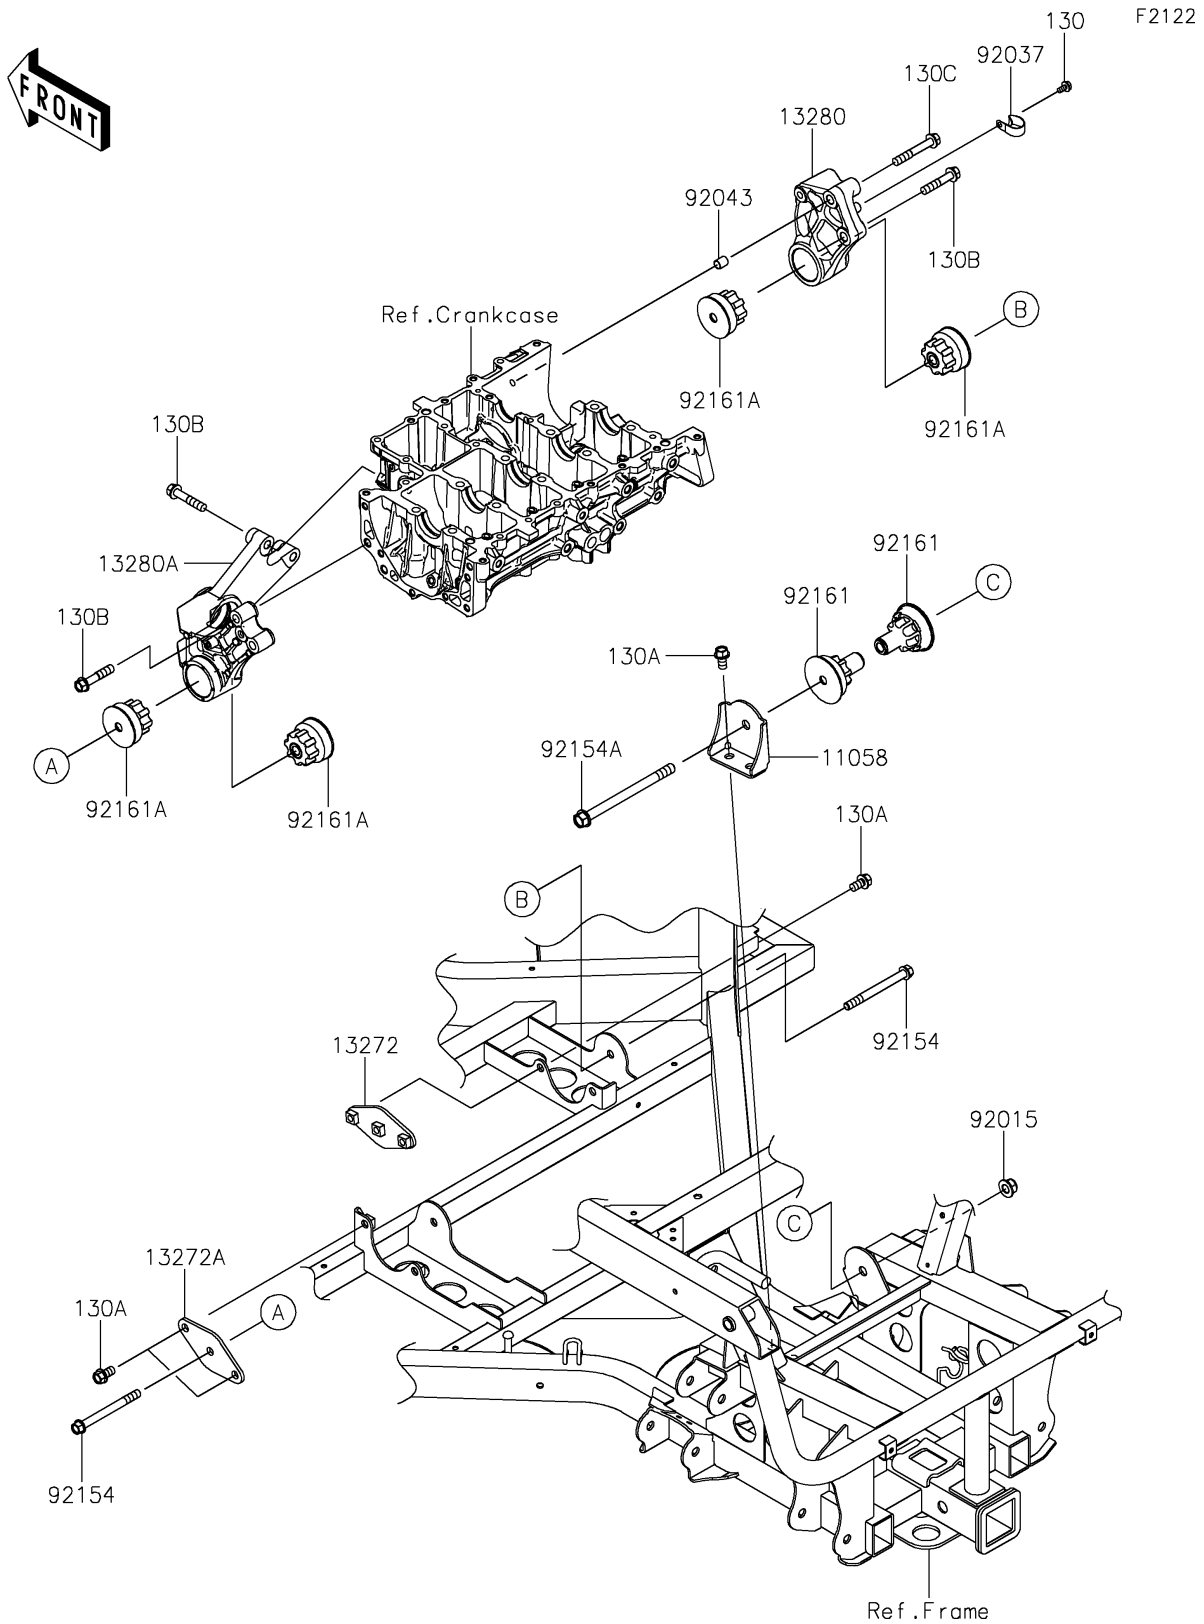

2026 RIDGE CREW HVAC Camo

PARTS DIAGRAM

Engine Mount

2026 RIDGE CREW HVAC Camo

PARTS LIST

Engine Mount

ITEM NAME	PART NUMBER	QUANTITY
BRACKET,MOUNT ENGINE,RR (Ref # 11058)	11058-0118	1
PLATE,MOUNT ENGINE,RH (Ref # 13272)	13272-4071	1
PLATE,MOUNT ENGINE,LH (Ref # 13272A)	13272-4202	1
HOLDER,RH (Ref # 13280)	13280-1350	1
HOLDER,LH (Ref # 13280A)	13280-1407	1
NUT,LOCK,FLANGED,12MM (Ref # 92015)	92015-1433	1
CLAMP (Ref # 92037)	92037-1993	1
PIN,10.1X12X14 (Ref # 92043)	92043-4009	2
BOLT,FLANGED,10X105 (Ref # 92154)	92154-1132	2
BOLT,FLANGED,12X160 (Ref # 92154A)	92154-3916	1
DAMPER (Ref # 92161)	92161-2171	2
DAMPER (Ref # 92161A)	92161-2485	4
BOLT-FLANGED,6X12 (Ref # 130)	130BA0612	1
BOLT-FLANGED,10X18 (Ref # 130A)	130CA1018	6
BOLT-FLANGED,10X50 (Ref # 130B)	130CA1050	5
BOLT-FLANGED,10X65 (Ref # 130C)	130CA1065	1