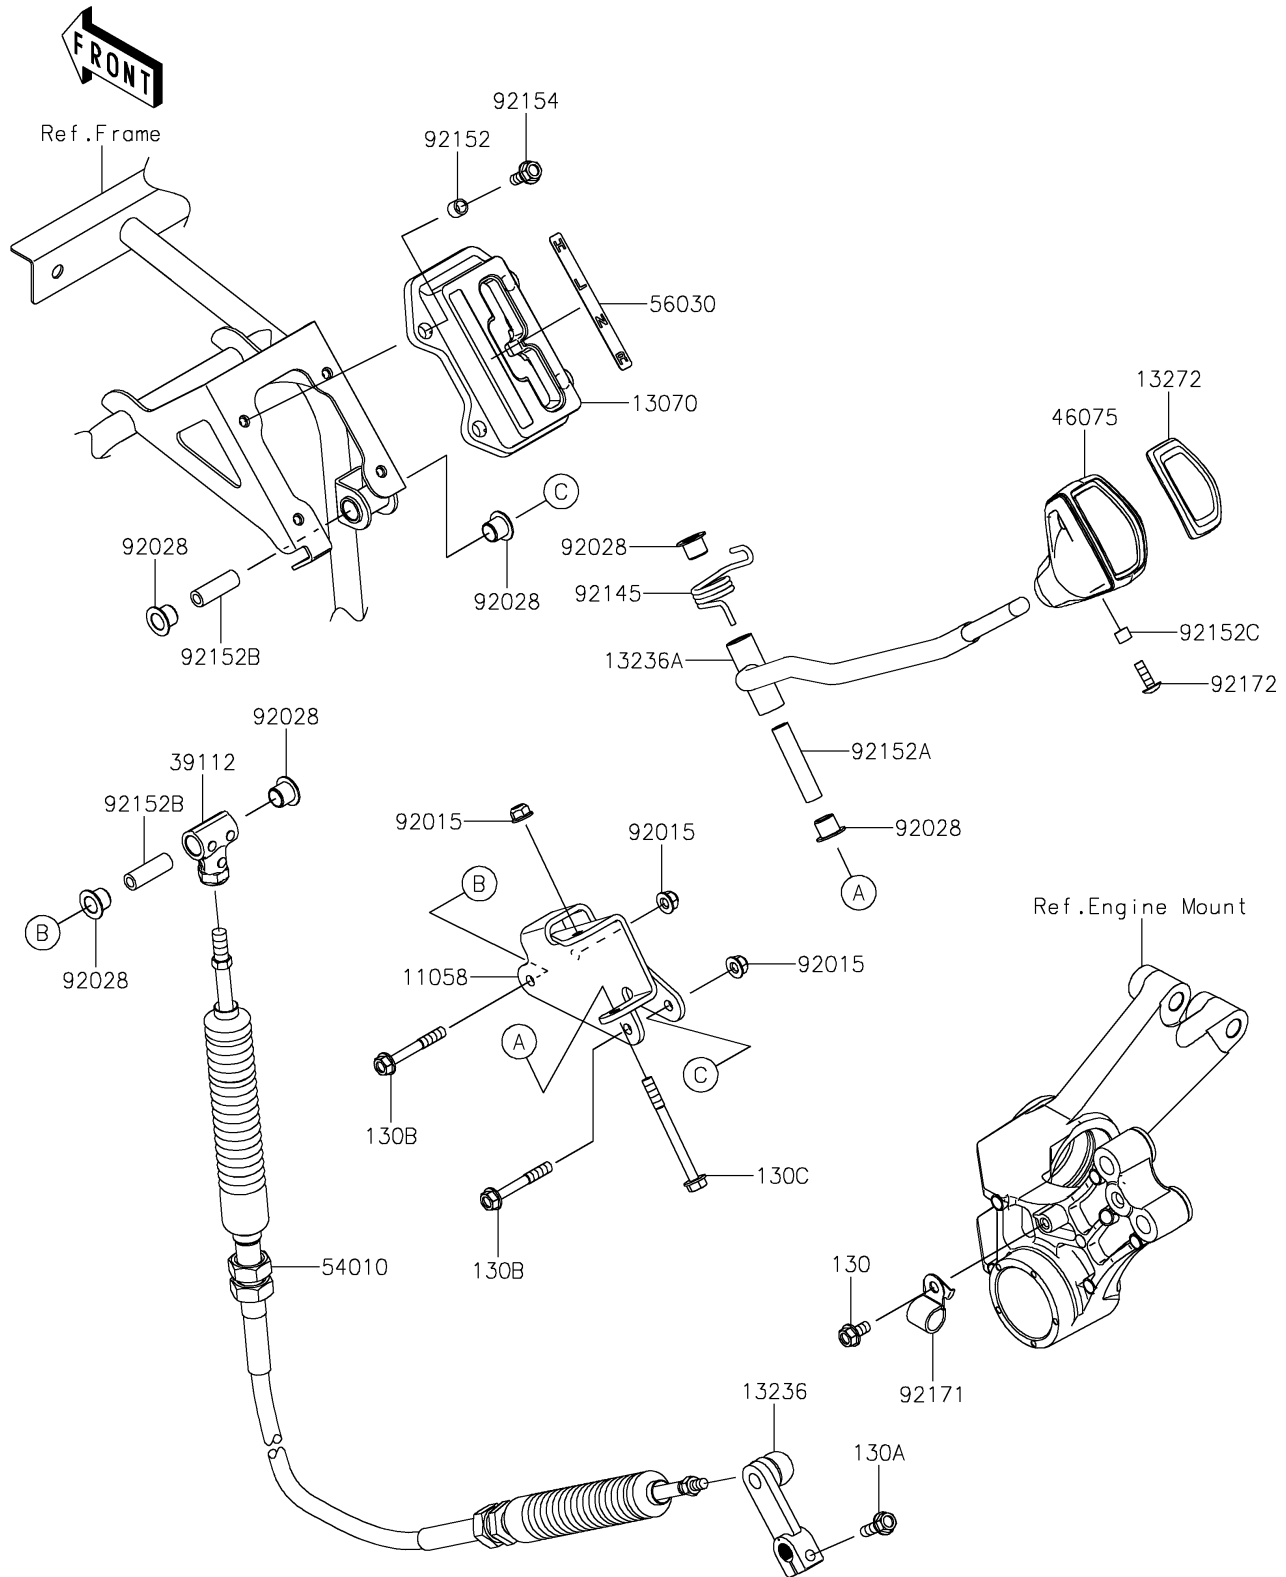

2026 RIDGE® CREW HVAC

PARTS DIAGRAM

Control

E7110

2026 RIDGE® CREW HVAC

PARTS LIST

Control

ITEM NAME

PART NUMBER

QUANTITY
