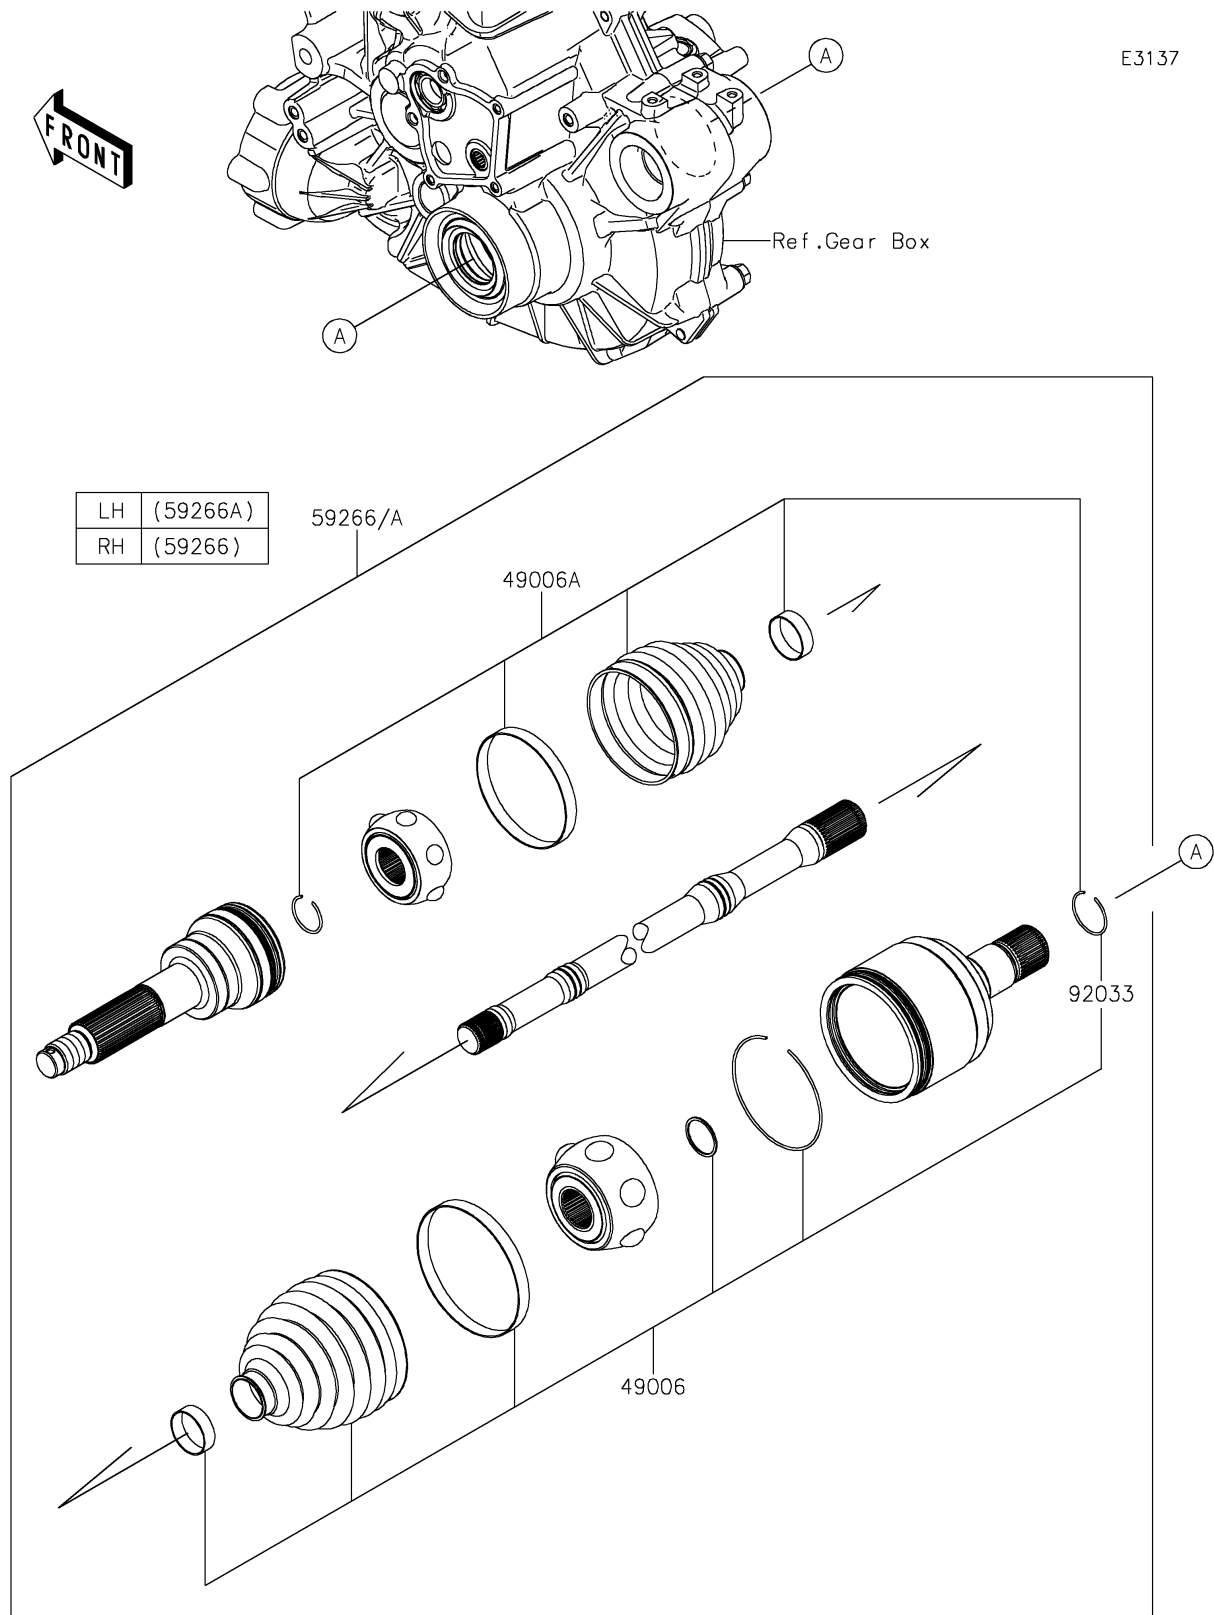

2026 RIDGE® CREW HVAC CAMO

PARTS DIAGRAM

Drive Shaft-Rear

2026 RIDGE® CREW HVAC CAMO

PARTS LIST

Drive Shaft-Rear

ITEM NAME	PART NUMBER	QUANTITY
BOOT,INSIDE (Ref # 49006)	49006-0613	2
BOOT,OUTSIDE (Ref # 49006A)	49006-0654	2
JOINT-BALL,RR,RH (Ref # 59266)	59266-0765	1
JOINT-BALL,RR,LH (Ref # 59266A)	59266-0766	1
RING-SNAP (Ref # 92033)	92033-0840	2