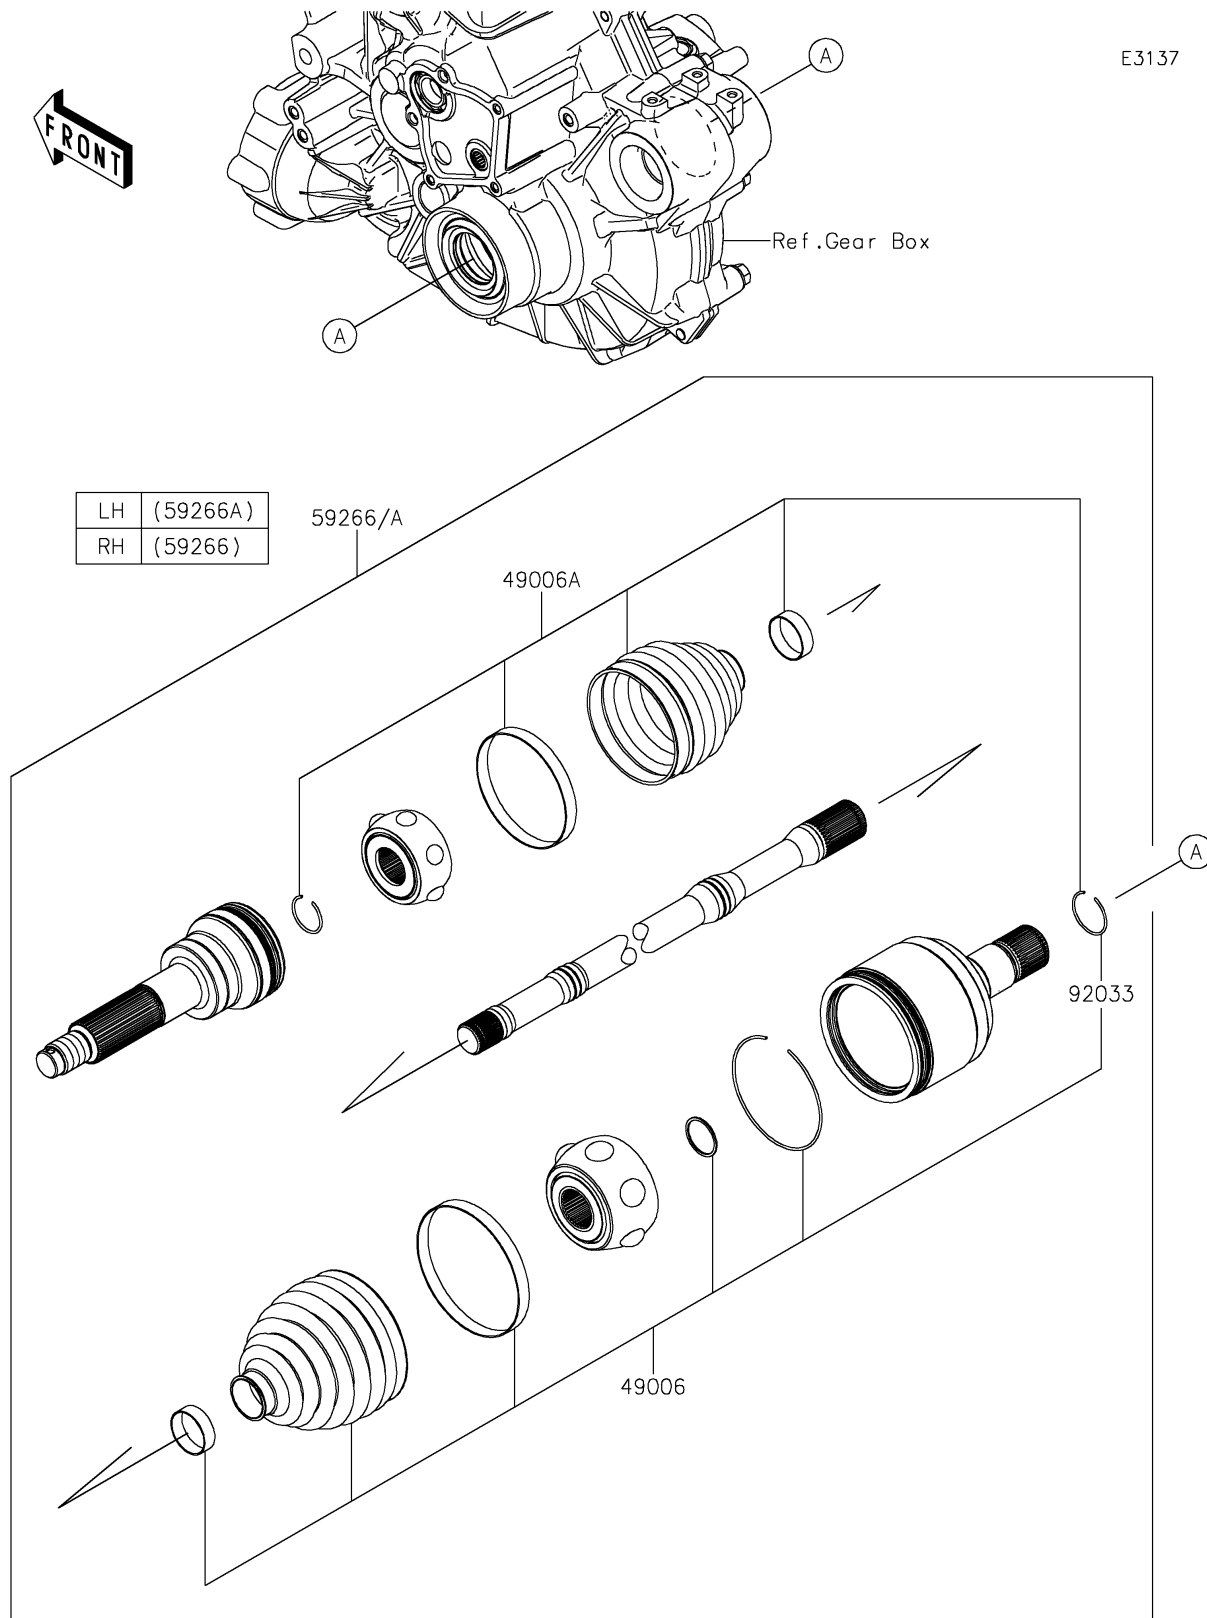

2026 RIDGE CREW HVAC Camo

PARTS DIAGRAM

Drive Shaft-Rear

2026 RIDGE CREW HVAC Camo

PARTS LIST

Drive Shaft-Rear

ITEM NAME	PART NUMBER	QUANTITY
BOOT,INSIDE (Ref # 49006)	49006-0613	2
BOOT,OUTSIDE (Ref # 49006A)	49006-0654	2
JOINT-BALL,RR,RH (Ref # 59266)	59266-0765	1
JOINT-BALL,RR,LH (Ref # 59266A)	59266-0766	1
RING-SNAP (Ref # 92033)	92033-0840	2