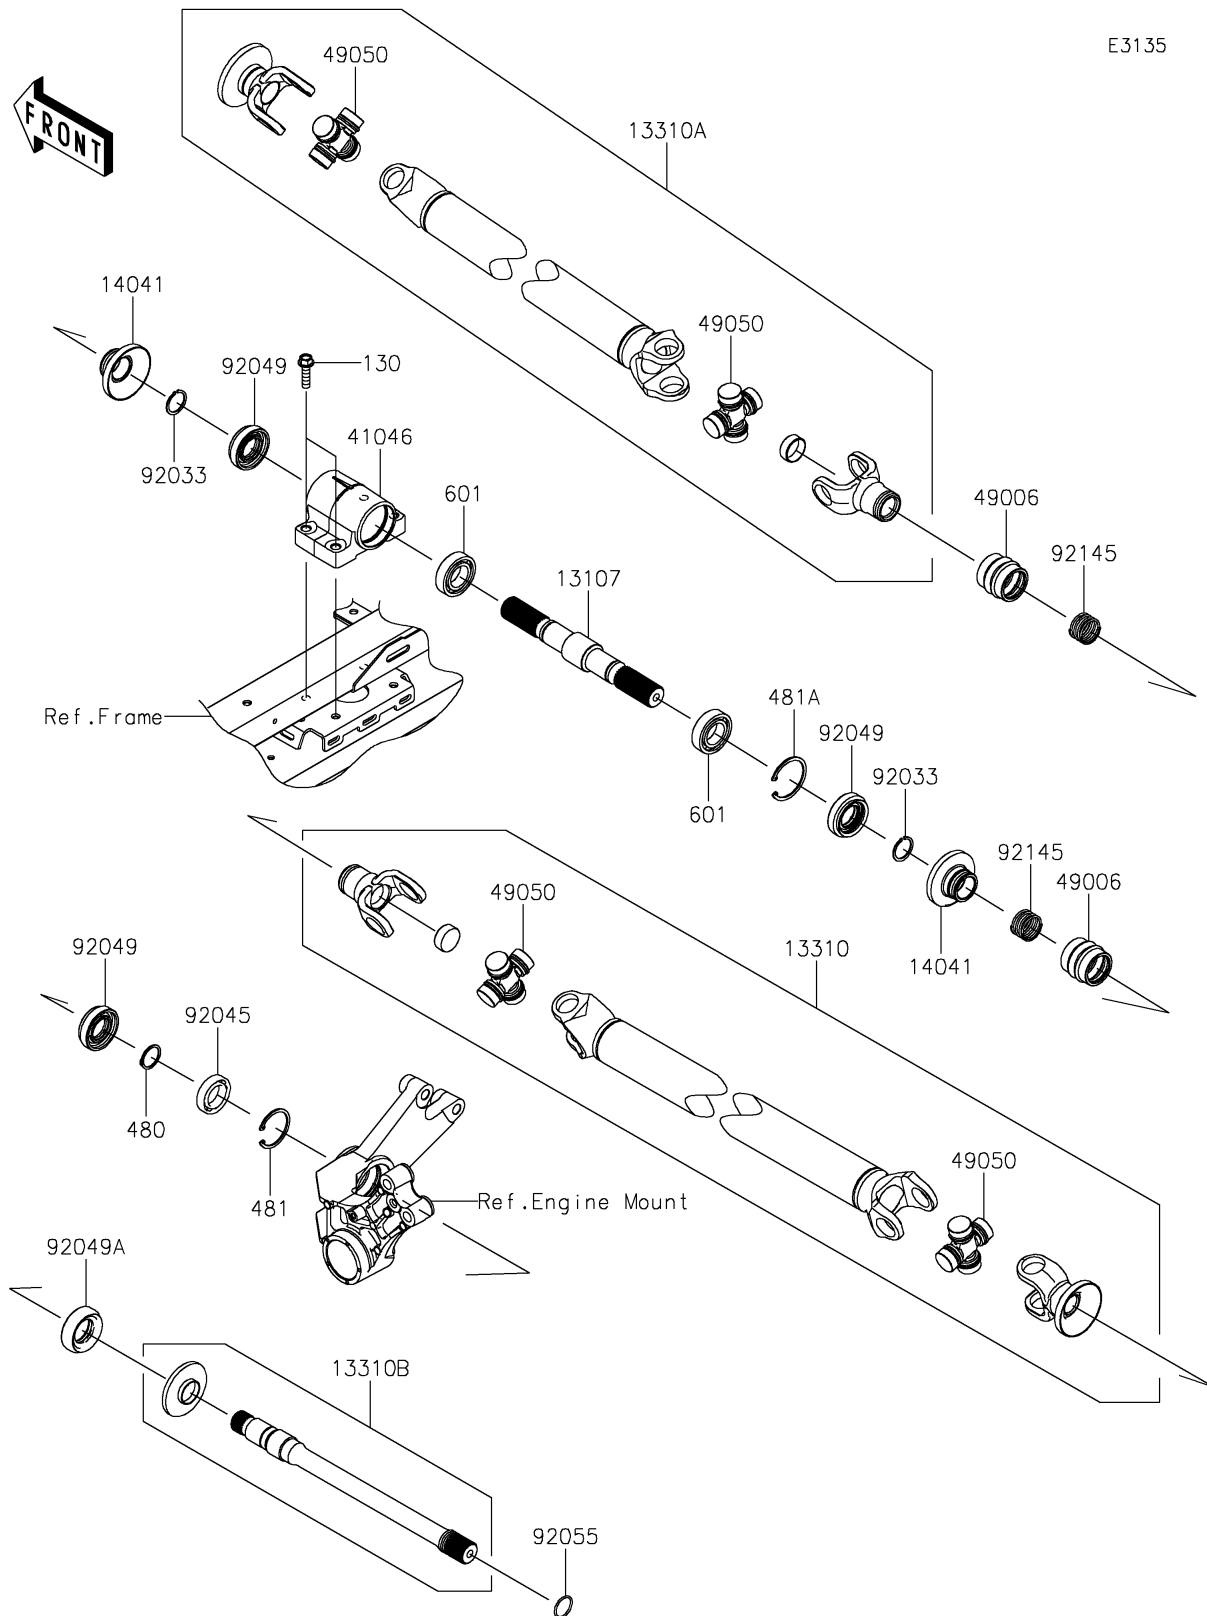

2026 RIDGE CREW HVAC Camo

PARTS DIAGRAM

Drive Shaft-Propeller

2026 RIDGE CREW HVAC Camo

PARTS LIST

Drive Shaft-Propeller

ITEM NAME	PART NUMBER	QUANTITY
-----------	-------------	----------
