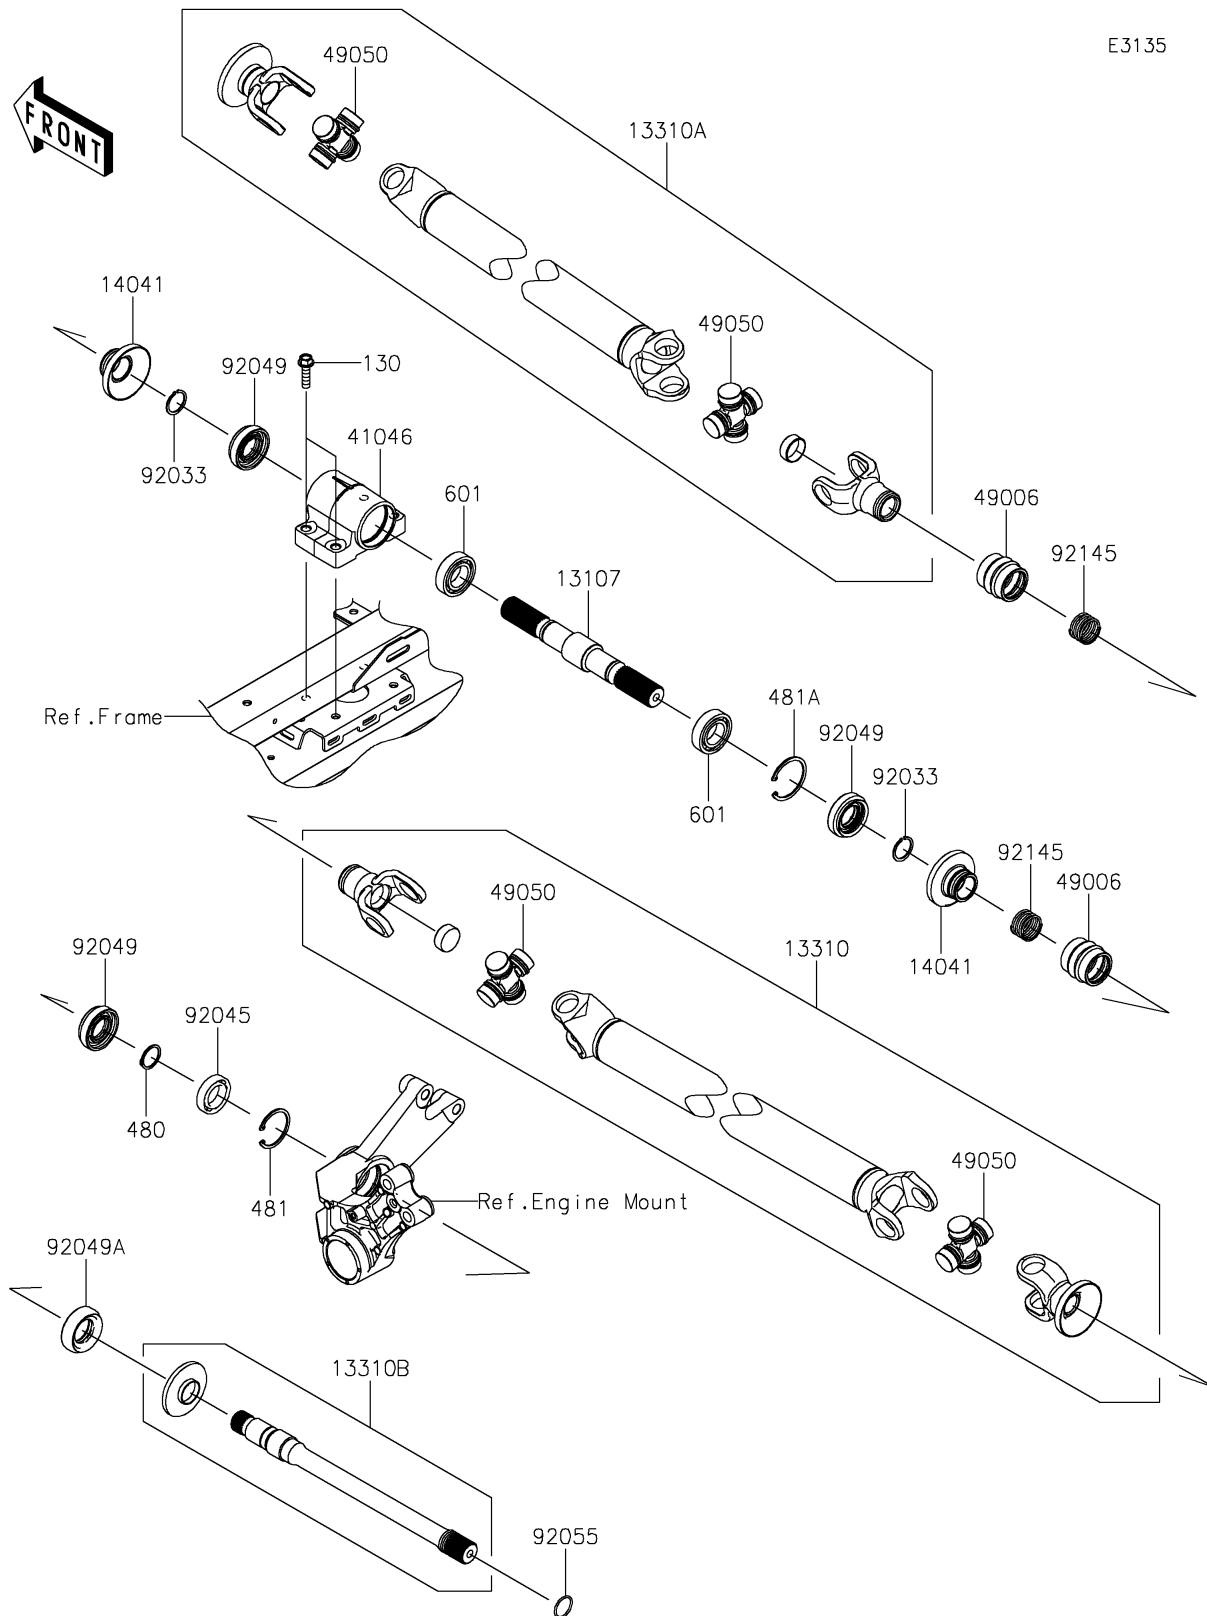

2026 RIDGE® CREW HVAC CAMO

PARTS DIAGRAM

Drive Shaft-Propeller

2026 RIDGE® CREW HVAC CAMO

PARTS LIST

Drive Shaft-Propeller

ITEM NAME	PART NUMBER	QUANTITY
-----------	-------------	----------
