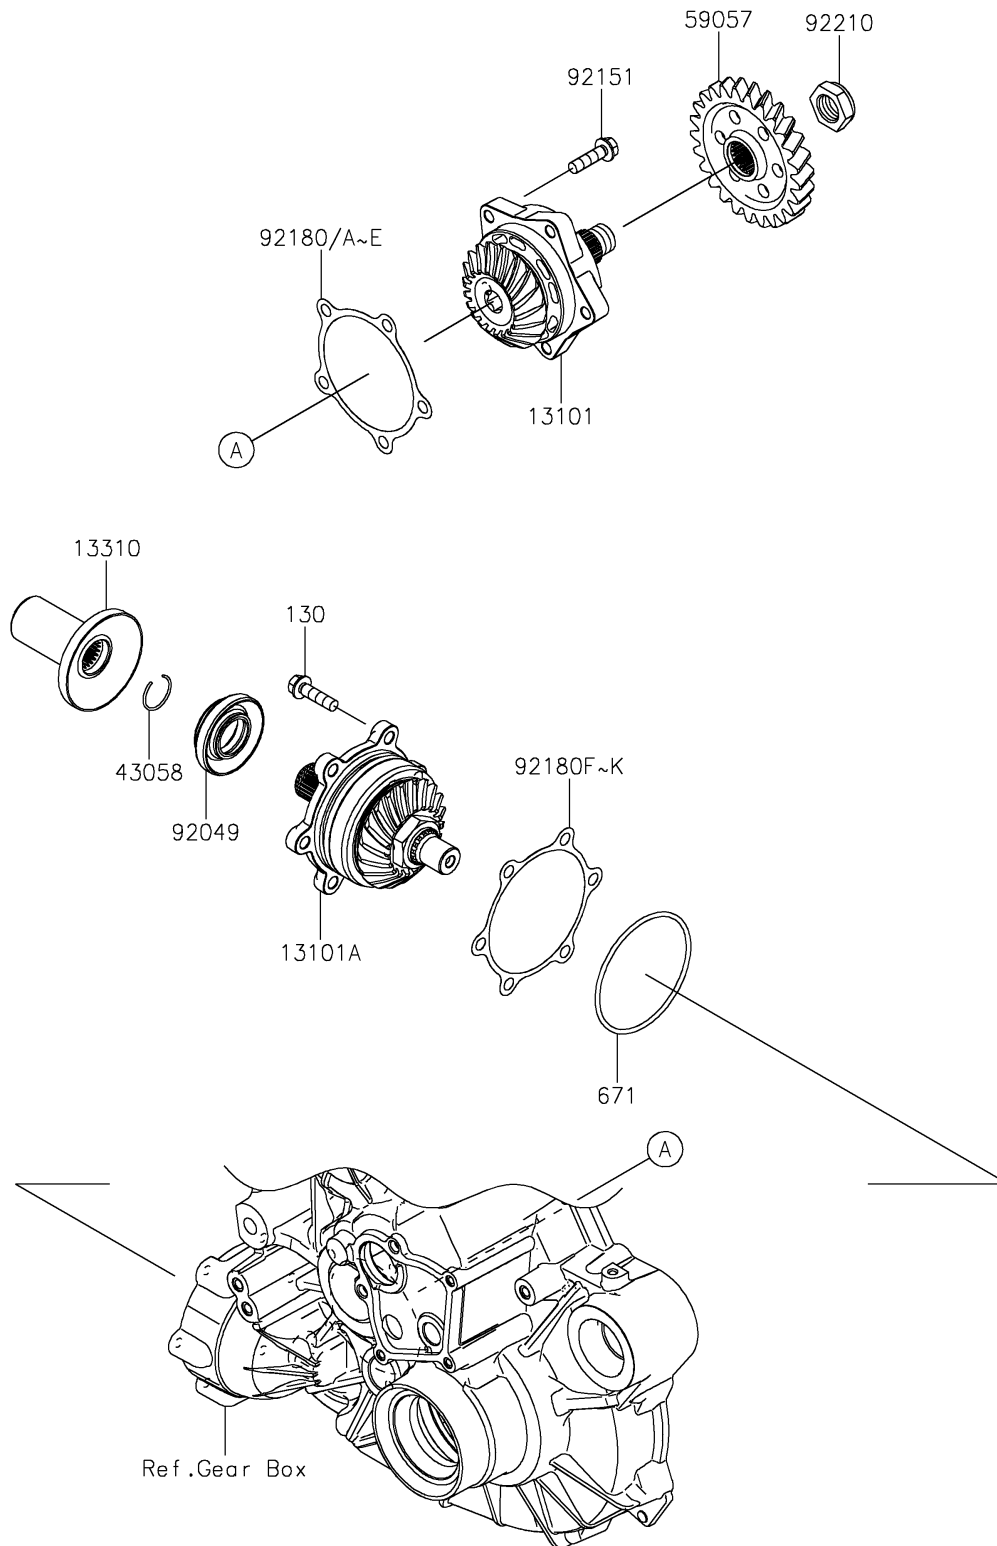

2026 RIDGE® CREW HVAC

PARTS DIAGRAM

Bevel Gear

E3130

2026 RIDGE® CREW HVAC

PARTS LIST

Bevel Gear

ITEM NAME

PART NUMBER

QUANTITY
