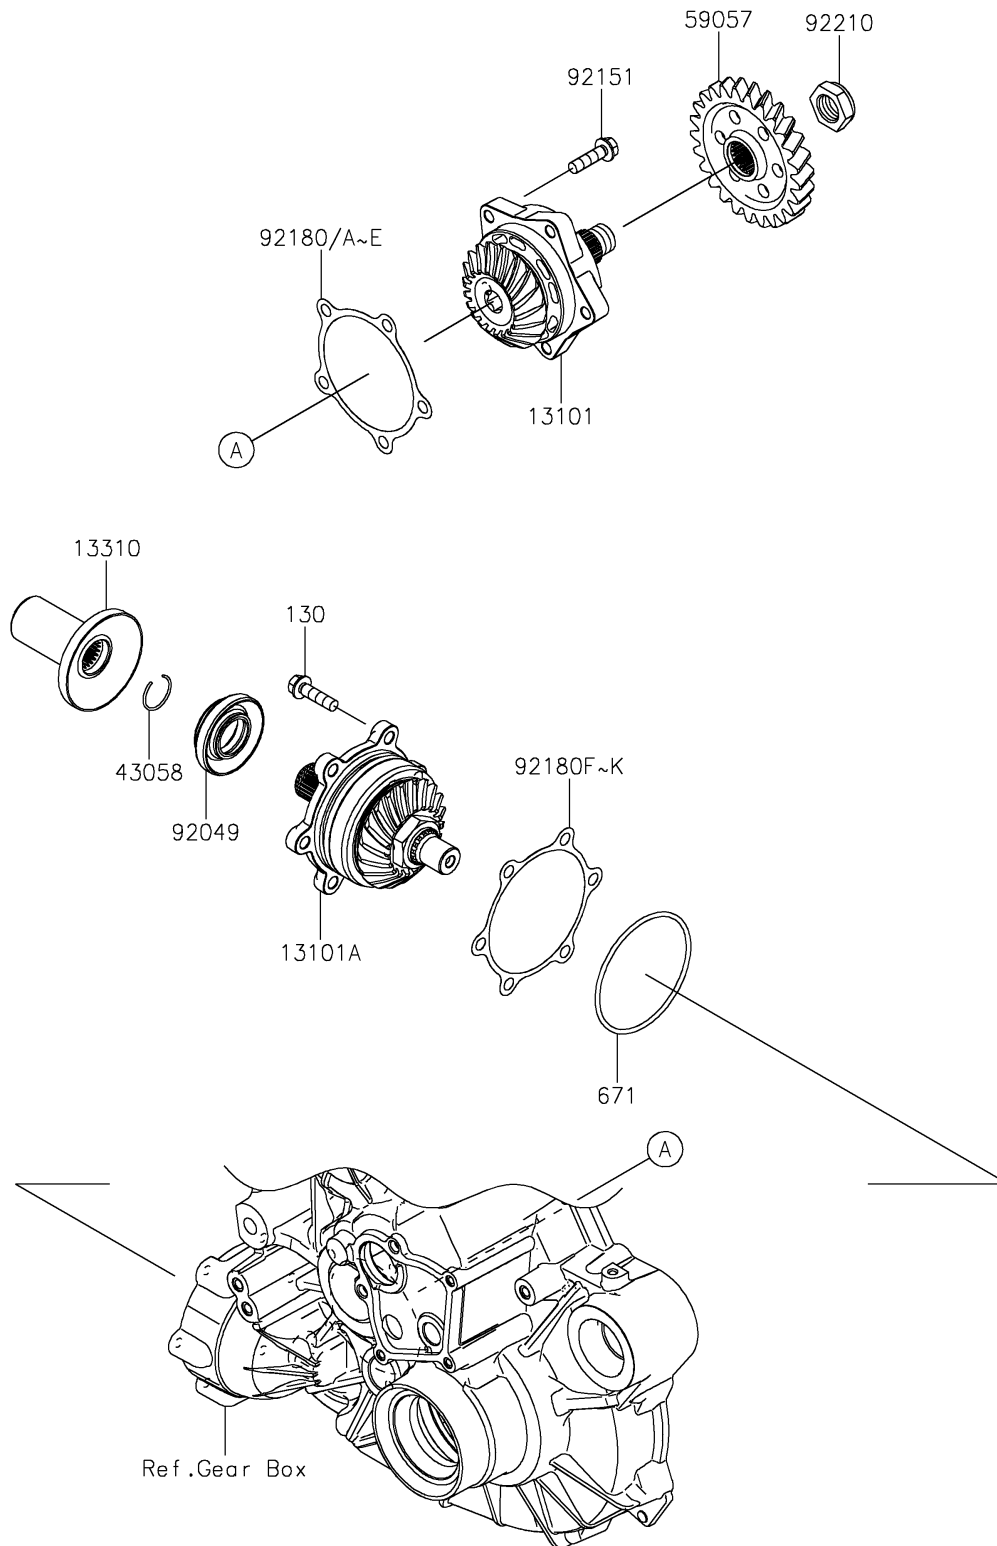

2026 RIDGE CREW HVAC

PARTS DIAGRAM

Bevel Gear

E3130

2026 RIDGE CREW HVAC

PARTS LIST

Bevel Gear

ITEM NAME

PART NUMBER

QUANTITY
