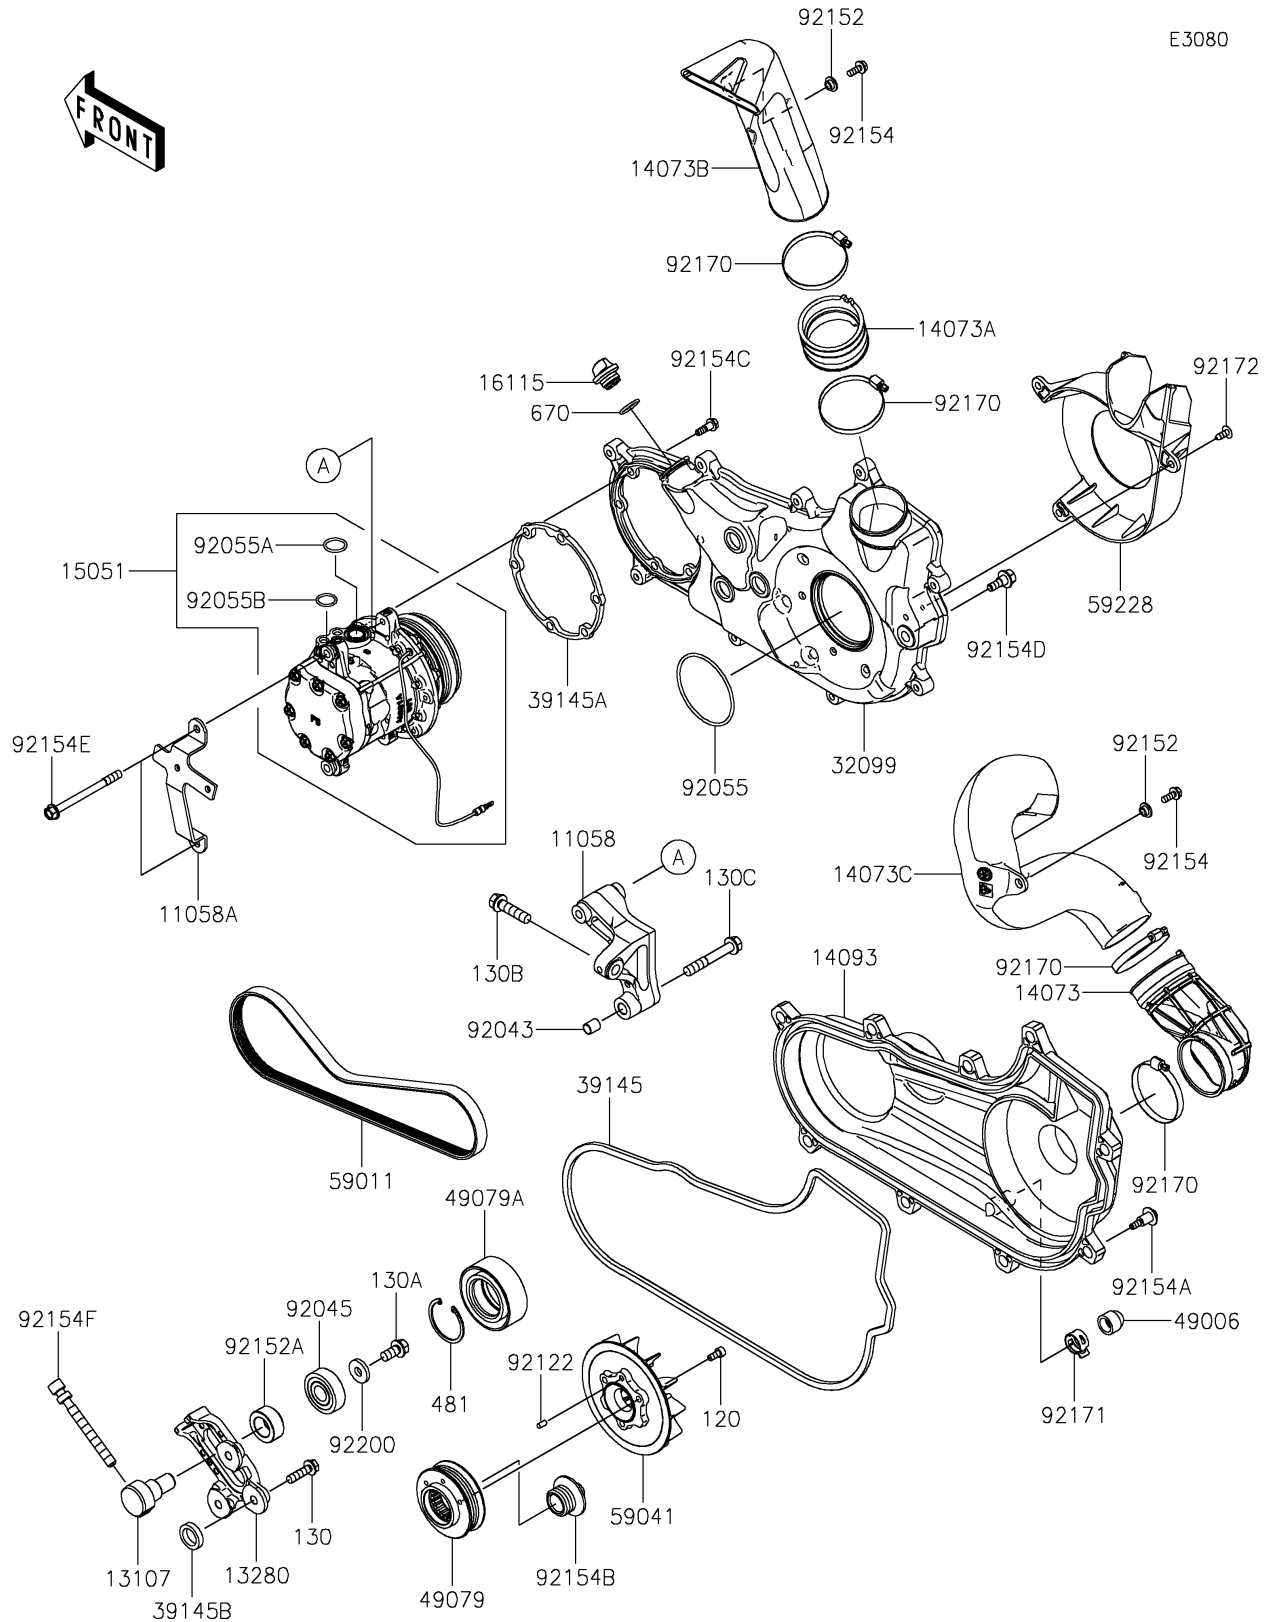

2026 RIDGE CREW HVAC Camo

PARTS DIAGRAM

Compressor

2026 RIDGE CREW HVAC Camo

PARTS LIST

Compressor

ITEM NAME	PART NUMBER	QUANTITY
BRACKET,COMPRESSOR MOUNT (Ref # 11058)	11058-0314	1
BRACKET,HOSE (Ref # 11058A)	11058-0315	1
SHAFT (Ref # 13107)	13107-0976	1
HOLDER (Ref # 13280)	13280-1349	1
DUCT,JOINT INTAKE (Ref # 14073)	14073-1896	1
DUCT,JOINT EXHAUST (Ref # 14073A)	14073-1898	1
DUCT,EXHAUST (Ref # 14073B)	14073-1899	1
DUCT,INTAKE (Ref # 14073C)	14073-1994	1
COVER,FAN (Ref # 14093)	14093-1388	1
COMPRESSOR-AIR (Ref # 15051)	15051-0003	1
CAP-OIL FILLER (Ref # 16115)	16115-1053	1
CASE,FAN (Ref # 32099)	32099-0826	1
TRIM-SEAL (Ref # 39145)	39145-0751	1
TRIM-SEAL (Ref # 39145A)	39145-0752	1
TRIM-SEAL (Ref # 39145B)	39145-0789	3
BOOT,DRAIN (Ref # 49006)	49006-0560	1
PULLEY-BELT (Ref # 49079)	49079-0030	1
PULLEY-BELT (Ref # 49079A)	49079-0032	1
BELT,COMPRESSOR (Ref # 59011)	59011-0058	1
FAN (Ref # 59041)	59041-0036	1
LOUVER (Ref # 59228)	59228-0004	1
PIN,10.1X12X14 (Ref # 92043)	92043-4009	1
BEARING-BALL,17X47X14 (Ref # 92045)	92045-3742	1
RING-O,77.1X3.1 (Ref # 92055)	92055-1740	1
RING-O (Ref # 92055A)	92055-1780	1
RING-O (Ref # 92055B)	92055-1781	1
ROLLER (Ref # 92122)	92122-0569	1
COLLAR,6.5X10X5.6 (Ref # 92152)	92152-0445	2
COLLAR (Ref # 92152A)	92152-2927	1