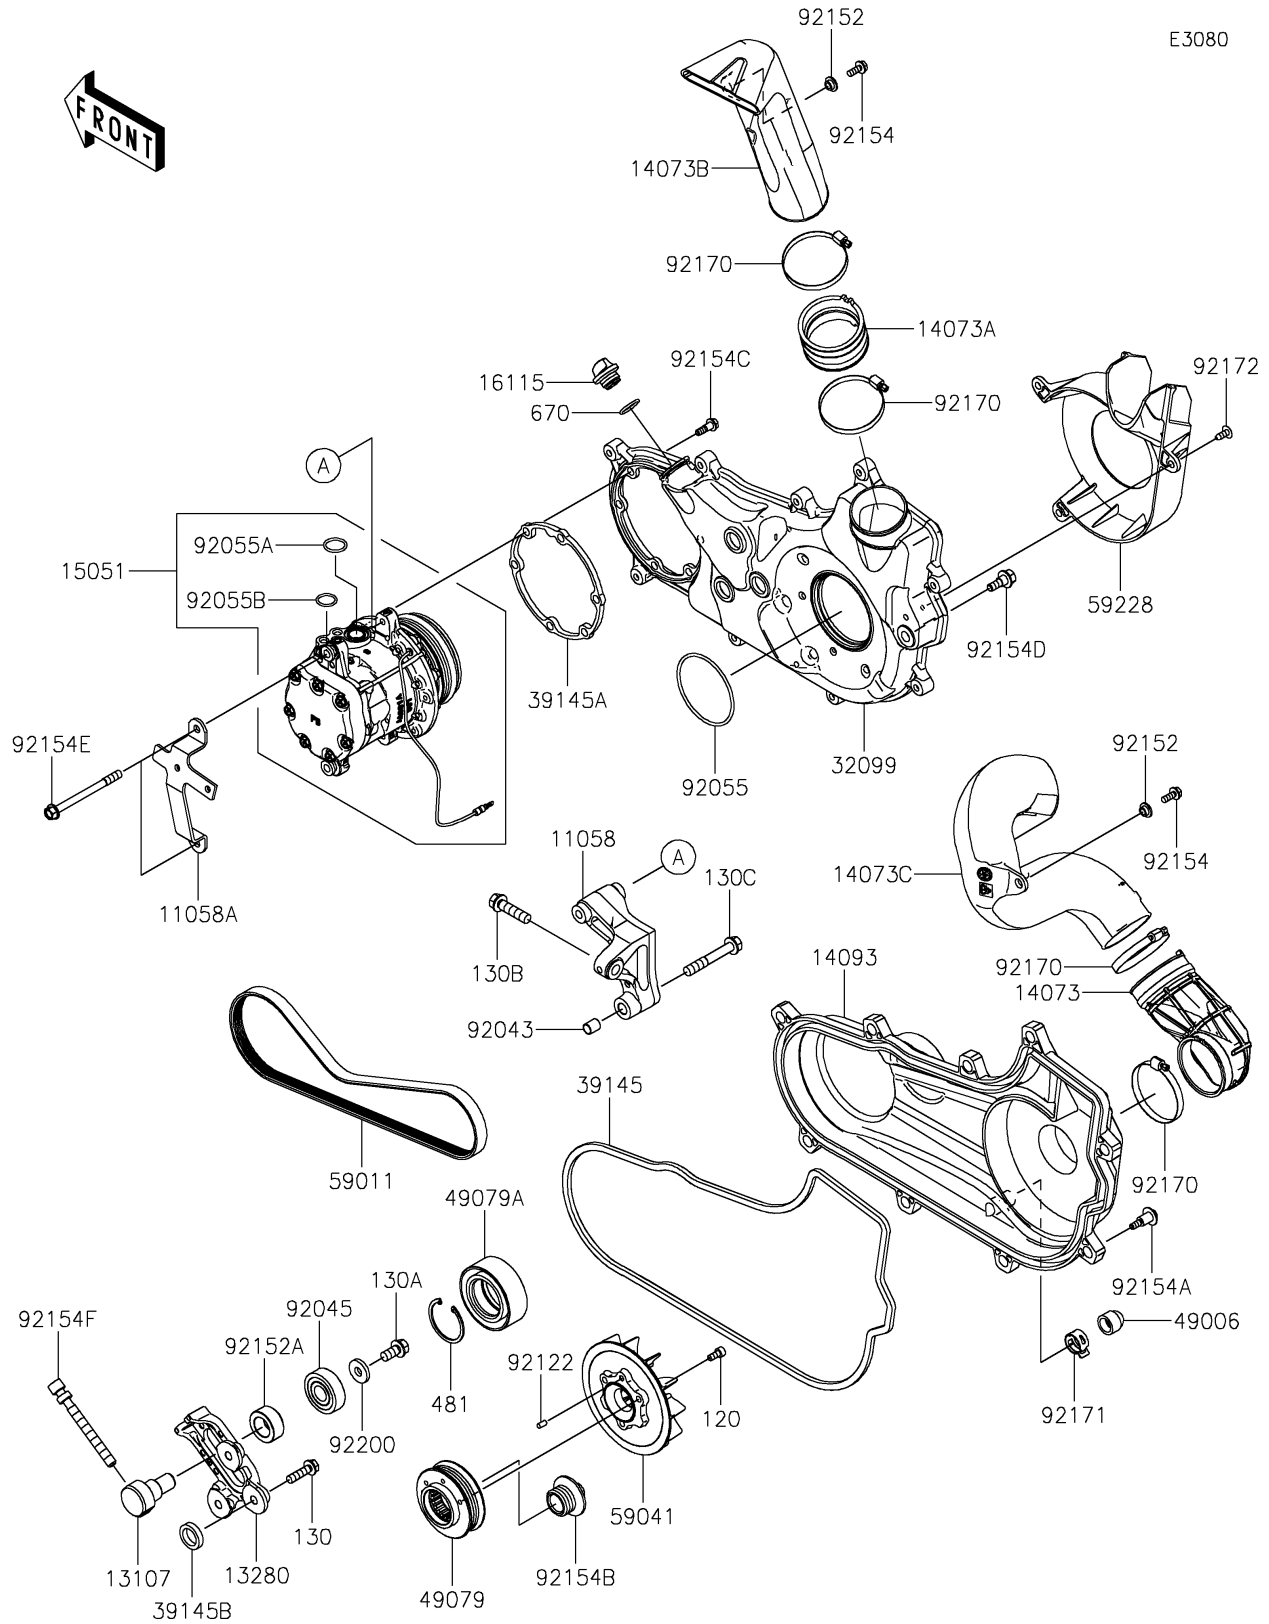

2026 RIDGE® CREW HVAC CAMO

PARTS DIAGRAM

Compressor