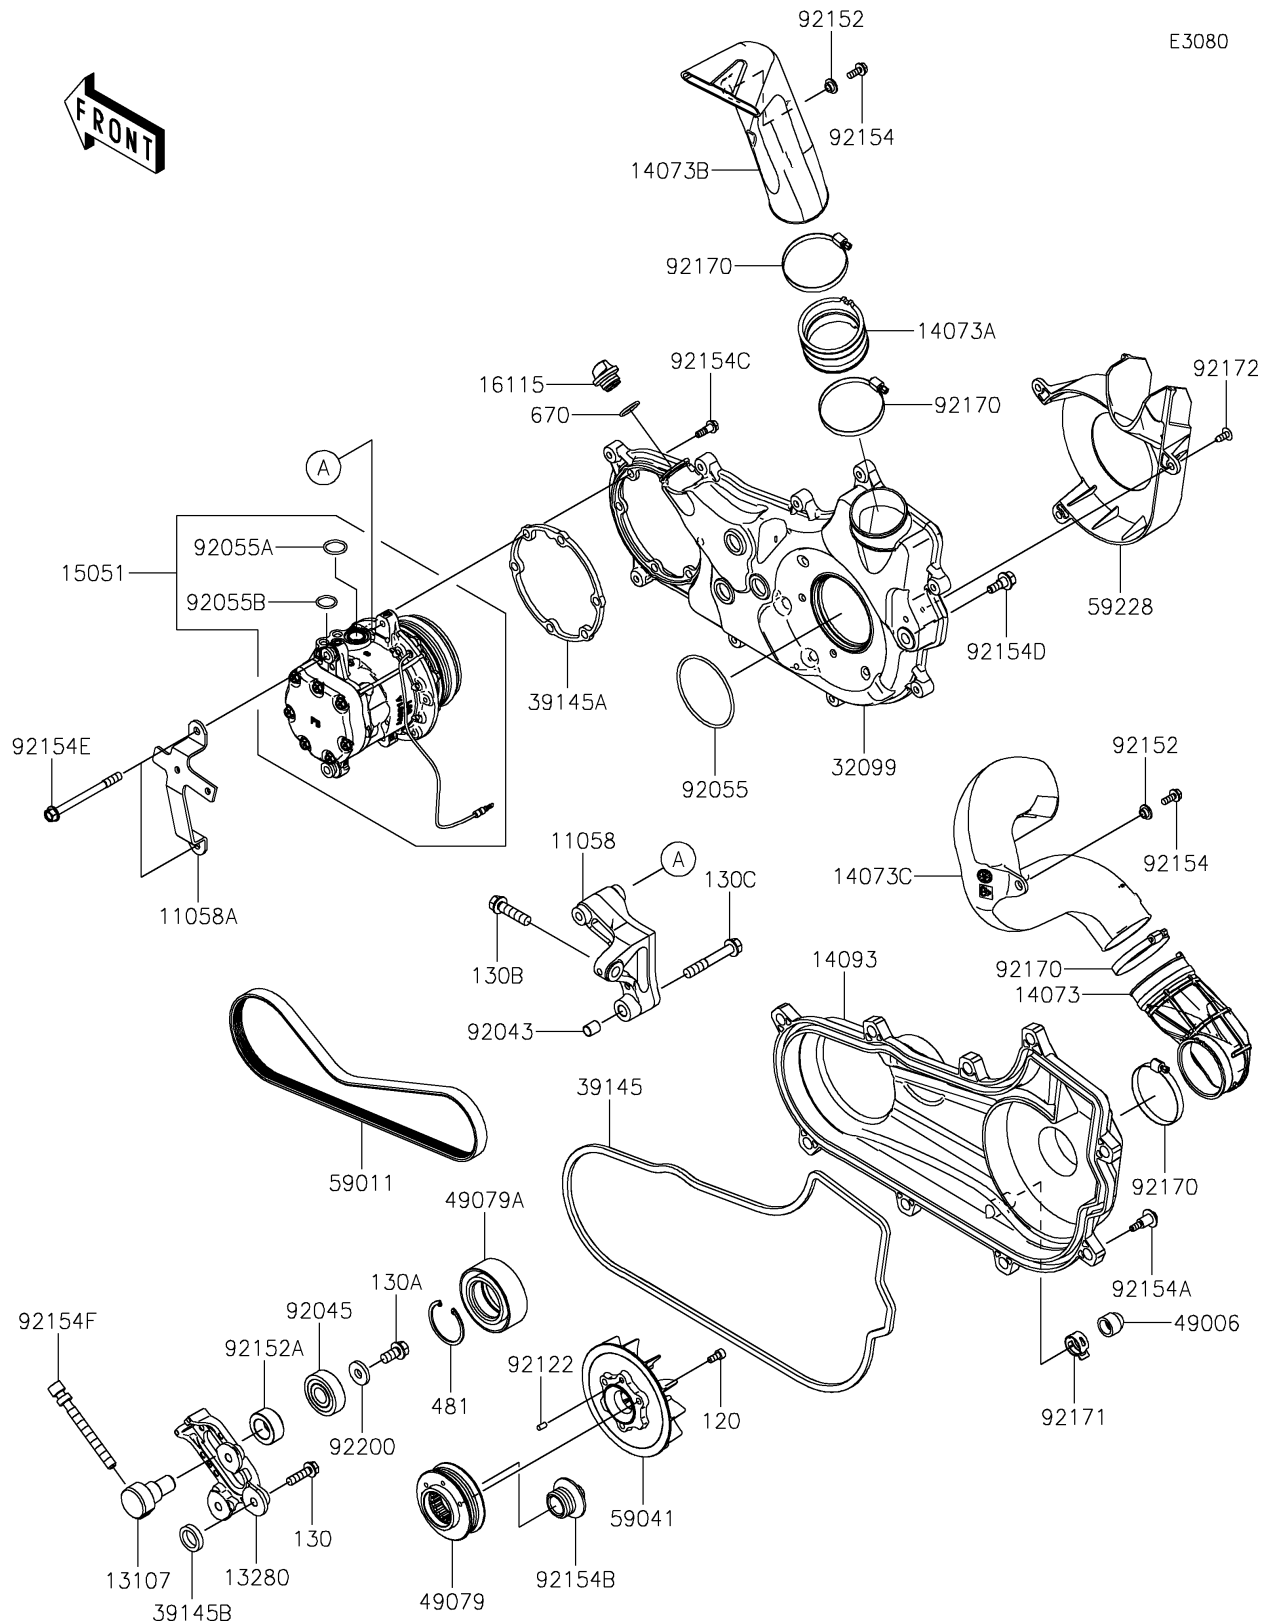

2026 RIDGE CREW HVAC Camo

PARTS DIAGRAM

Compressor