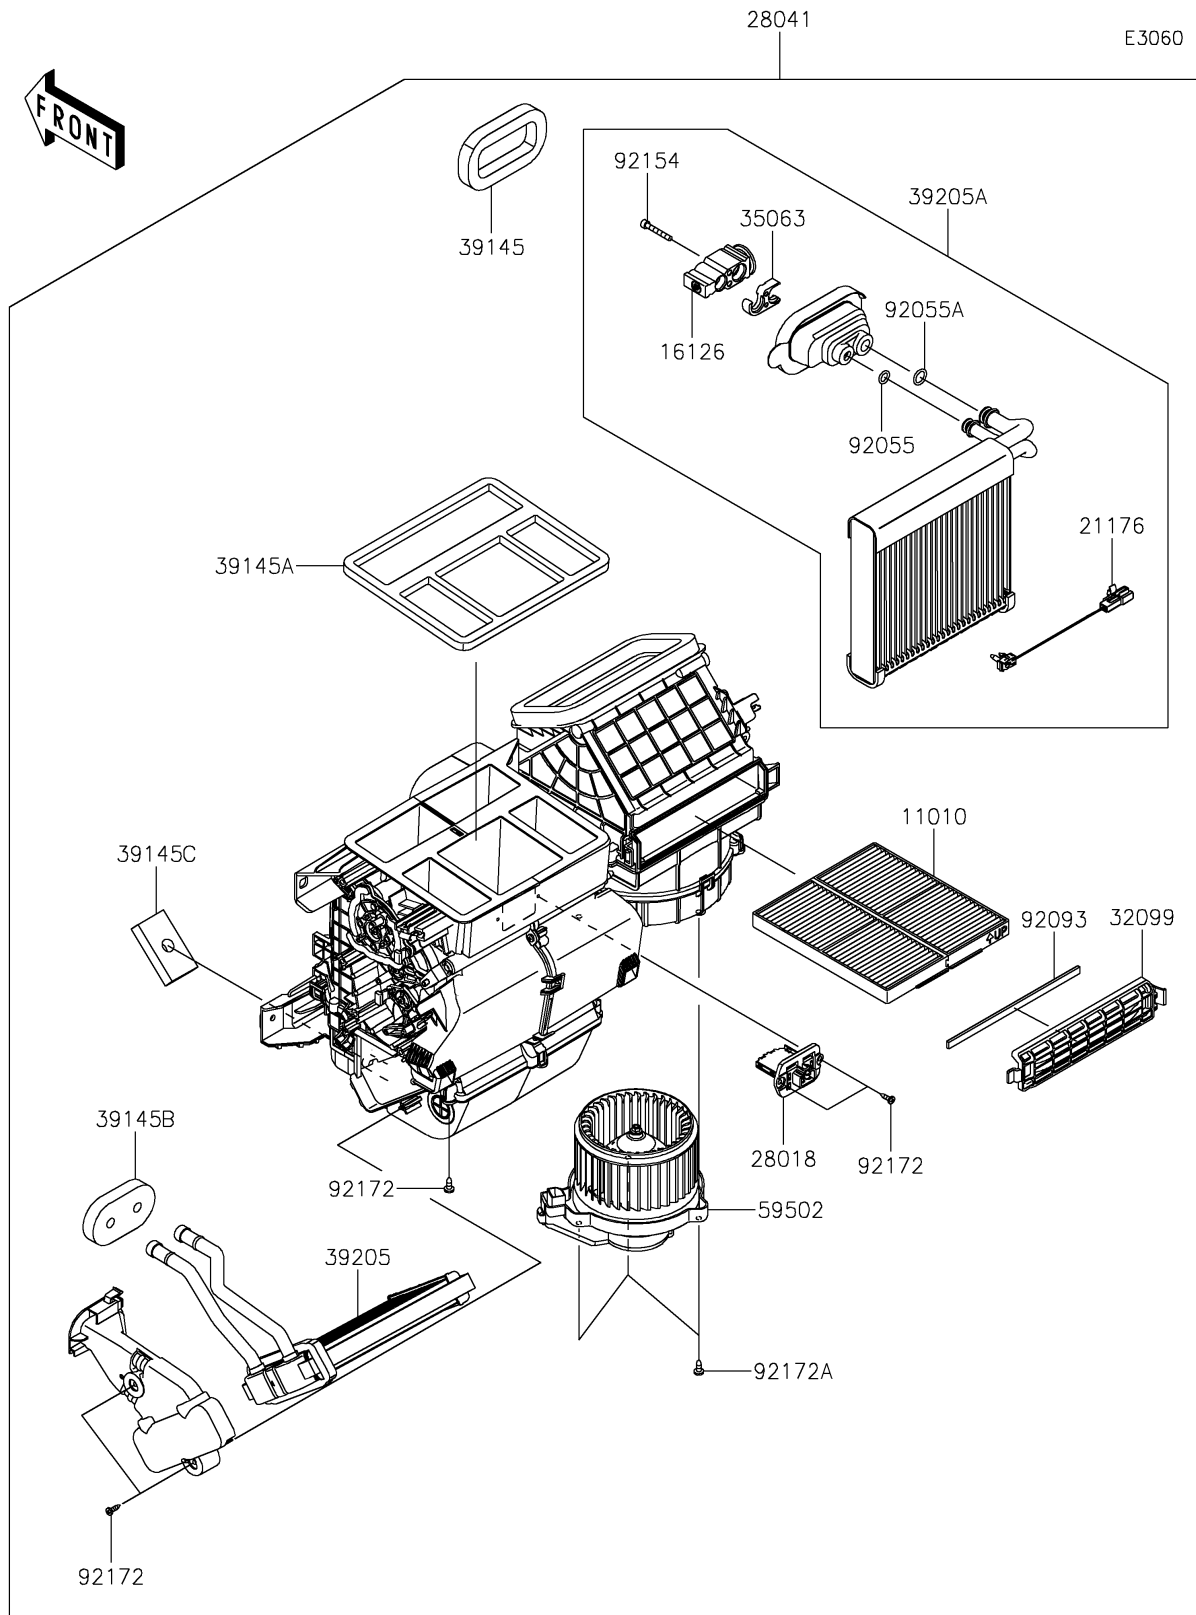

2026 RIDGE® CREW HVAC CAMO

PARTS DIAGRAM

HVAC Unit

2026 RIDGE® CREW HVAC CAMO

PARTS LIST

HVAC Unit

ITEM NAME	PART NUMBER	QUANTITY
FILTER-ASSY-AIR,HVAC (Ref # 11010)	11010-1872	1
VALVE (Ref # 16126)	16126-0780	1
SENSOR,THERMISTOR (Ref # 21176)	21176-1284	1
RESISTOR (Ref # 28018)	28018-0015	1
AC-UNIT-ASSY (Ref # 28041)	28041-0005	1
CASE,AIR FILTER (Ref # 32099)	32099-0851	1
STAY (Ref # 35063)	35063-1649	1
TRIM-SEAL (Ref # 39145)	39145-0814	1
TRIM-SEAL (Ref # 39145A)	39145-0815	1
TRIM-SEAL (Ref # 39145B)	39145-0816	1
TRIM-SEAL (Ref # 39145C)	39145-0817	1
HEAT EXCHANGER (Ref # 39205)	39205-0004	1
HEAT EXCHANGER (Ref # 39205A)	39205-0006	1
FAN-ASSY (Ref # 59502)	59502-0663	1
RING-O (Ref # 92055)	92055-1773	1
RING-O (Ref # 92055A)	92055-1774	1
SEAL (Ref # 92093)	92093-0835	1
BOLT (Ref # 92154)	92154-7701	2
SCREW (Ref # 92172)	92172-1677	10
SCREW (Ref # 92172A)	92172-1678	3