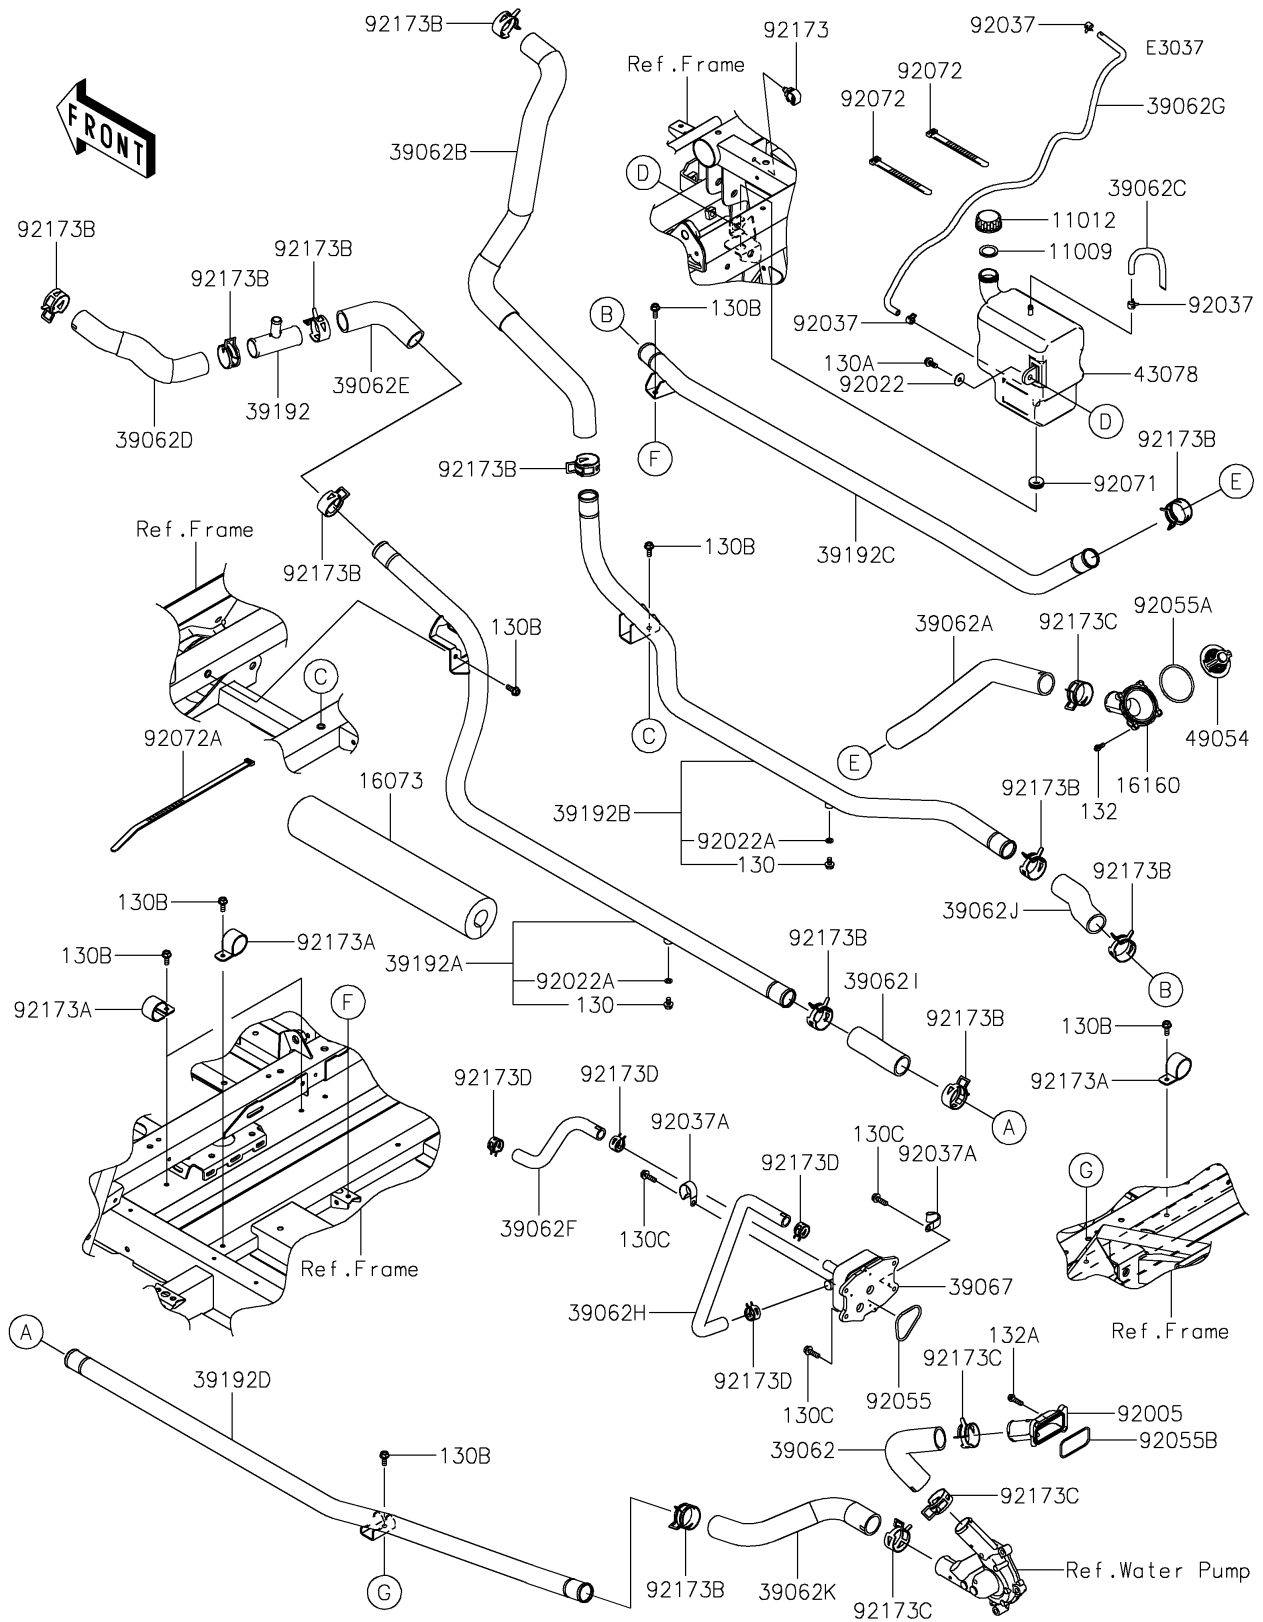

2026 RIDGE CREW HVAC

PARTS DIAGRAM

Water Pipe

2026 RIDGE CREW HVAC

PARTS LIST

Water Pipe

ITEM NAME	PART NUMBER	QUANTITY
GASKET,RESERVOIR TANK CAP (Ref # 11009)	11009-1145	1
CAP (Ref # 11012)	11012-1084	1
INSULATOR (Ref # 16073)	16073-0974	1
BODY,THERMOSTAT (Ref # 16160)	16160-0835	1
HOSE-COOLING,W/PUMP-FITTING (Ref # 39062)	39062-0953	1
HOSE-COOLING,ENGINE-PIPE RH (Ref # 39062A)	39062-0954	1
HOSE-COOLING,PIPE RH-RADIATOR (Ref # 39062B)	39062-0958	1
HOSE-COOLING,OVER FLOW (Ref # 39062C)	39062-0959	1
HOSE-COOLING,RADIATOR-FITTING (Ref # 39062D)	39062-0964	1
HOSE-COOLING,FITTING-PIPE LH (Ref # 39062E)	39062-0965	1
HOSE-COOLING,O/C-PIPE (Ref # 39062F)	39062-0966	1
HOSE-COOLING,RAD-RESERVOIR (Ref # 39062G)	39062-0969	1
HOSE-COOLING,HEAD-OIL COOLER (Ref # 39062H)	39062-0972	1
HOSE-COOLING,PIPE JOINT(L/H) (Ref # 39062I)	39062-1968	1
HOSE-COOLING,PIPE JOINT(R/H) (Ref # 39062J)	39062-1969	1
HOSE-COOLING,PIPE(L/H WATER) (Ref # 39062K)	39062-1996	1
COOLER-OIL (Ref # 39067)	39067-0023	1
PIPE-WATER (Ref # 39192)	39192-0707	1
PIPE-WATER,L/H FRONT (Ref # 39192A)	39192-0737	1
PIPE-WATER,R/H FRONT (Ref # 39192B)	39192-0739	1
PIPE-WATER,R/H REAR (Ref # 39192C)	39192-0740	1
PIPE-WATER,L/H REAR (Ref # 39192D)	39192-0751	1
RESERVOIR (Ref # 43078)	43078-0617	1
THERMOSTAT (Ref # 49054)	49054-0014	1
FITTING (Ref # 92005)	92005-1443	1
WASHER,PLAIN,6.5X20X1 (Ref # 92022)	92022-165	1
WASHER,6.2X11X1 (Ref # 92022A)	92022-304	2
CLAMP,TUBE (Ref # 92037)	92037-1461	3
CLAMP (Ref # 92037A)	92037-1993	2