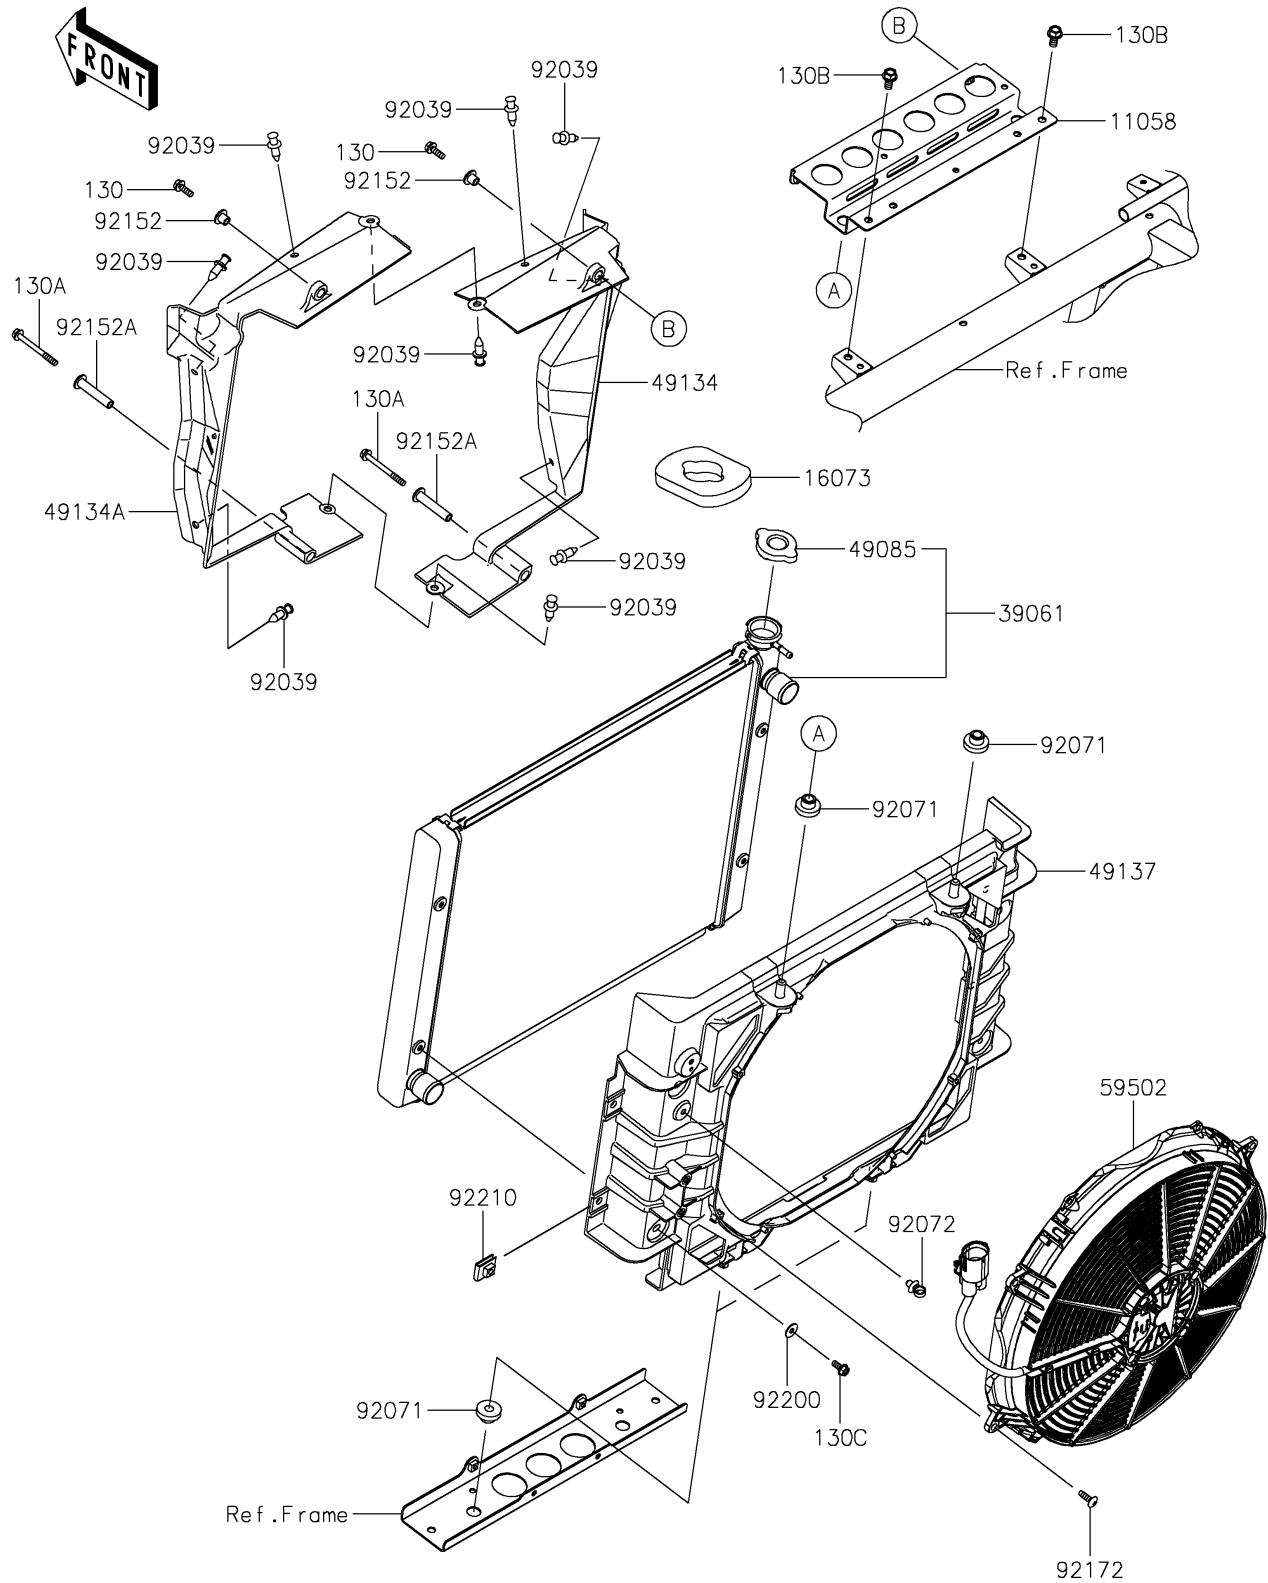

2026 RIDGE® CREW HVAC

PARTS DIAGRAM

Radiator

E3032

2026 RIDGE® CREW HVAC

PARTS LIST

Radiator

ITEM NAME	PART NUMBER	QUANTITY
BRACKET,RADIATOR (Ref # 11058)	11058-1410	1
INSULATOR,RADIATOR CAP (Ref # 16073)	16073-0961	1
RADIATOR-ASSY (Ref # 39061)	39061-0998	1
CAP-ASSY-PRESSURE (Ref # 49085)	49085-0005	1
SHROUD,RH (Ref # 49134)	49134-0020	1
SHROUD,LH (Ref # 49134A)	49134-0021	1
SHROUD,FAN (Ref # 49137)	49137-0009	1
FAN-ASSY (Ref # 59502)	59502-0640	1
RIVET (Ref # 92039)	92039-0776	8
GROMMET (Ref # 92071)	92071-0827	4
BAND,OS170-FT7(BLACK) (Ref # 92072)	92072-1414	1
COLLAR (Ref # 92152)	92152-2922	2
COLLAR (Ref # 92152A)	92152-2923	2
SCREW,TAPPING,6X20 (Ref # 92172)	92172-0488	4
WASHER,6.1X18X1.0 (Ref # 92200)	92200-2125	4
NUT (Ref # 92210)	92210-0774	4
BOLT-FLANGED,6X18 (Ref # 130)	130BA0618	2
BOLT-FLANGED,6X60 (Ref # 130A)	130BA0660	2
BOLT-FLANGED,8X16 (Ref # 130B)	130BA0816	2
BOLT-FLANGED,6X14 (Ref # 130C)	130CA0614	4