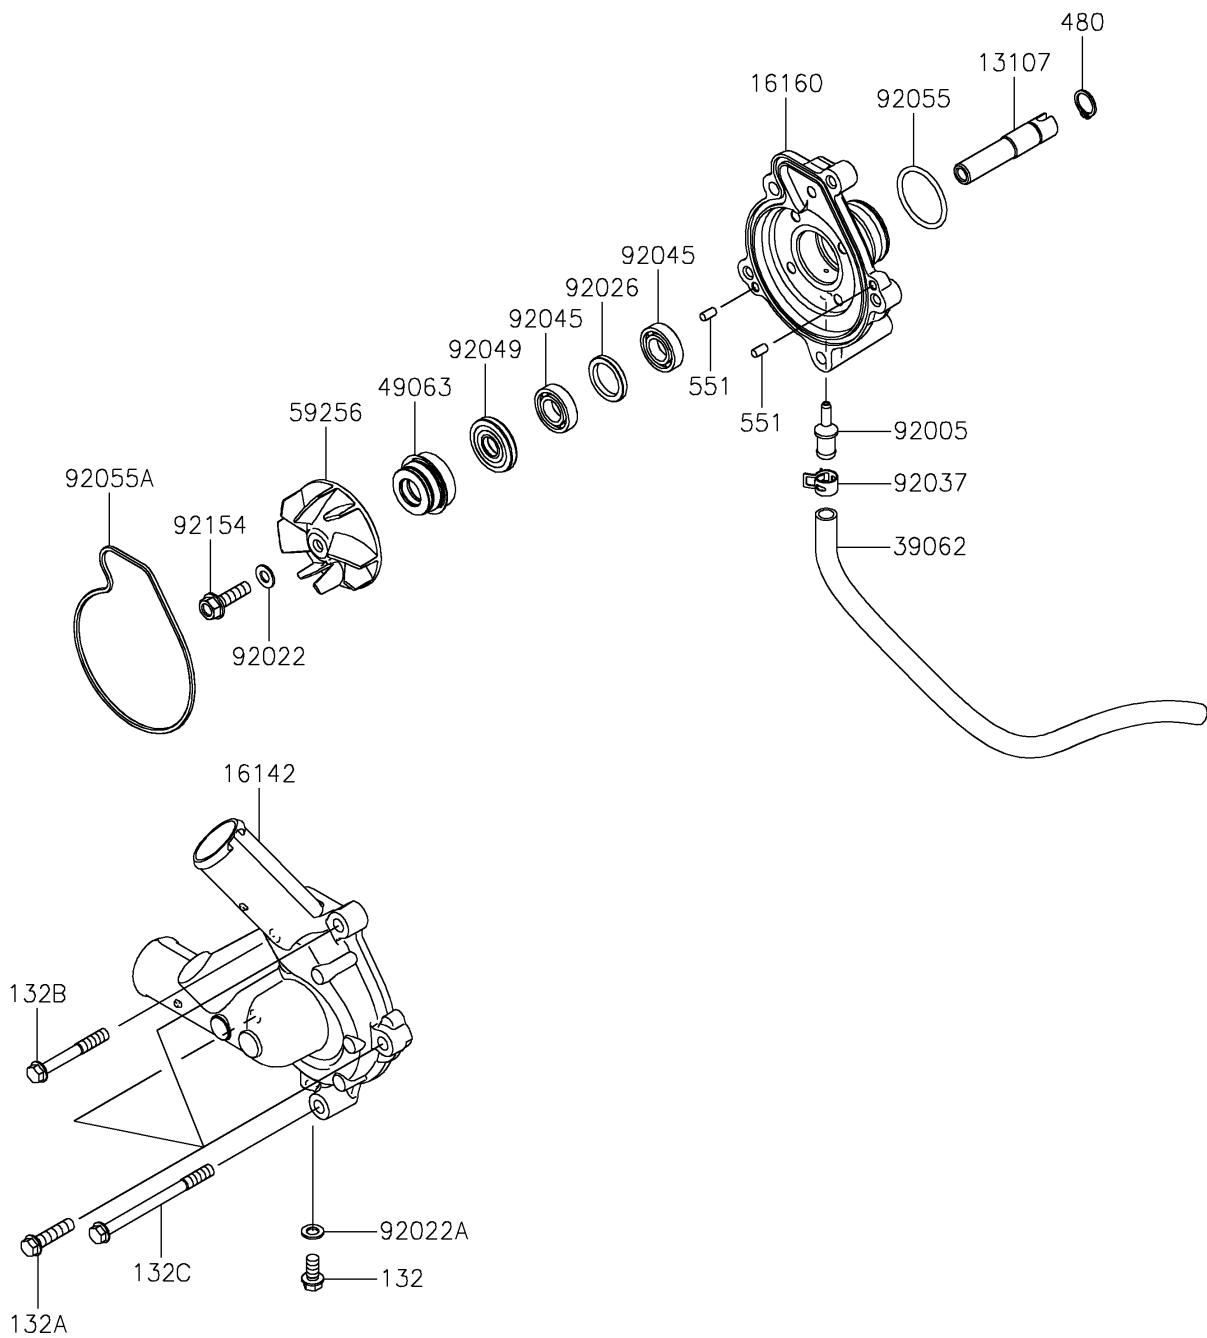

2026 RIDGE® CREW HVAC CAMO

PARTS DIAGRAM

Water Pump

E3031

2026 RIDGE® CREW HVAC CAMO

PARTS LIST

Water Pump

| ITEM NAME | PART NUMBER | QUANTITY |
|---|-------------|----------|
| SHAFT,WATER PUMP BODY (Ref # 13107) | 13107-0894 | 1 |
| COVER-PUMP (Ref # 16142) | 16142-0772 | 1 |
| BODY,WATER PUMP (Ref # 16160) | 16160-0858 | 1 |
| HOSE-COOLING,7.5X10.5X280 (Ref # 39062) | 39062-1949 | 1 |
| SEAL-MECHANICAL (Ref # 49063) | 49063-1055 | 1 |
| IMPELLER (Ref # 59256) | 59256-0017 | 1 |
| FITTING (Ref # 92005) | 92005-1482 | 1 |
| WASHER,6.1X12X1 (Ref # 92022) | 92022-077 | 1 |
| WASHER,6.2X11X1 (Ref # 92022A) | 92022-304 | 1 |
| SPACER (Ref # 92026) | 92026-0952 | 1 |
| CLAMP (Ref # 92037) | 92037-2113 | 1 |
| BEARING-BALL,6901 (Ref # 92045) | 92045-1246 | 2 |
| SEAL-OIL (Ref # 92049) | 92049-0798 | 1 |
| RING-O,28.7X2.4 (Ref # 92055) | 92055-0922 | 1 |
| RING-O,WATER PUMP COVER (Ref # 92055A) | 92055-1736 | 1 |
| BOLT,6X22 (Ref # 92154) | 92154-2832 | 1 |
| BOLT-FLANGED-SMALL,6X12 (Ref # 132) | 132BA0612 | 1 |
| BOLT-FLANGED-SMALL,6X25 (Ref # 132A) | 132BA0625 | 3 |
| BOLT-FLANGED-SMALL,6X45 (Ref # 132B) | 132BA0645 | 1 |
| BOLT-FLANGED-SMALL,6X75 (Ref # 132C) | 132BB0675 | 1 |
| CIRCLIP-TYPE-C,12MM (Ref # 480) | 480J1200 | 1 |
| PIN-DOWEL,4X8 (Ref # 551) | 551A0408 | 2 |