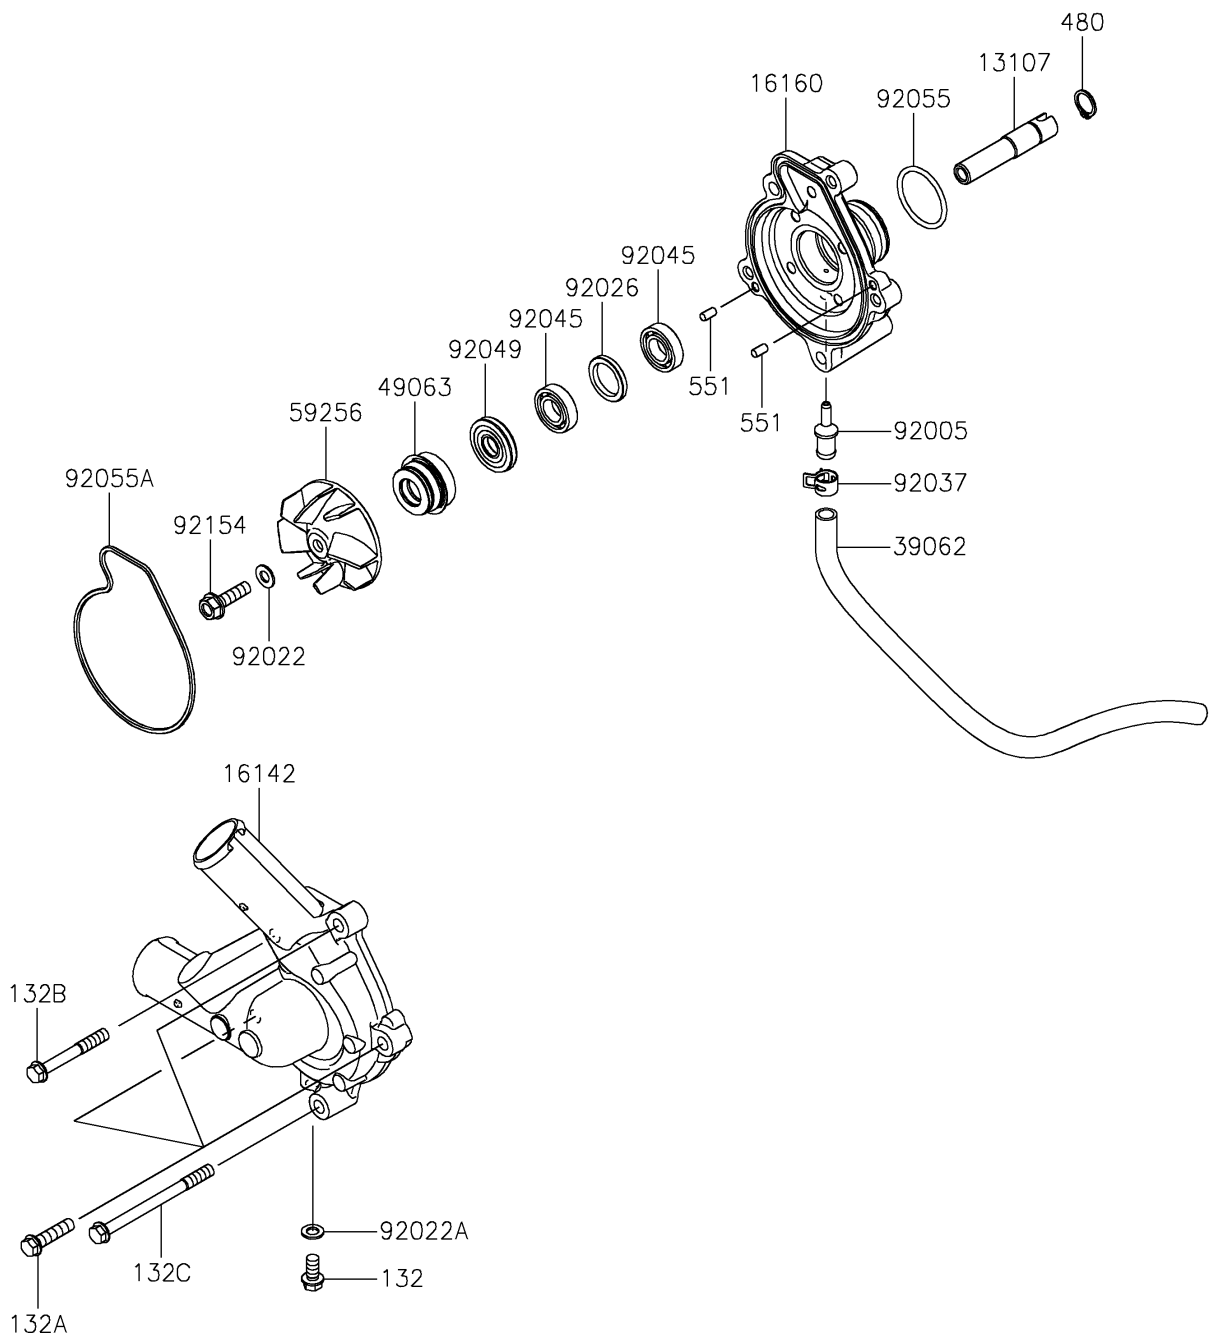

2026 RIDGE CREW HVAC Camo

PARTS DIAGRAM

Water Pump

E3031

2026 RIDGE CREW HVAC Camo

PARTS LIST

Water Pump

ITEM NAME	PART NUMBER	QUANTITY
SHAFT,WATER PUMP BODY (Ref # 13107)	13107-0894	1
COVER-PUMP (Ref # 16142)	16142-0772	1
BODY,WATER PUMP (Ref # 16160)	16160-0858	1
HOSE-COOLING,7.5X10.5X280 (Ref # 39062)	39062-1949	1
SEAL-MECHANICAL (Ref # 49063)	49063-1055	1
IMPELLER (Ref # 59256)	59256-0017	1
FITTING (Ref # 92005)	92005-1482	1
WASHER,6.1X12X1 (Ref # 92022)	92022-077	1
WASHER,6.2X11X1 (Ref # 92022A)	92022-304	1
SPACER (Ref # 92026)	92026-0952	1
CLAMP (Ref # 92037)	92037-2113	1
BEARING-BALL,6901 (Ref # 92045)	92045-1246	2
SEAL-OIL (Ref # 92049)	92049-0798	1
RING-O,28.7X2.4 (Ref # 92055)	92055-0922	1
RING-O,WATER PUMP COVER (Ref # 92055A)	92055-1736	1
BOLT,6X22 (Ref # 92154)	92154-2832	1
BOLT-FLANGED-SMALL,6X12 (Ref # 132)	132BA0612	1
BOLT-FLANGED-SMALL,6X25 (Ref # 132A)	132BA0625	3
BOLT-FLANGED-SMALL,6X45 (Ref # 132B)	132BA0645	1
BOLT-FLANGED-SMALL,6X75 (Ref # 132C)	132BB0675	1
CIRCLIP-TYPE-C,12MM (Ref # 480)	480J1200	1
PIN-DOWEL,4X8 (Ref # 551)	551A0408	2