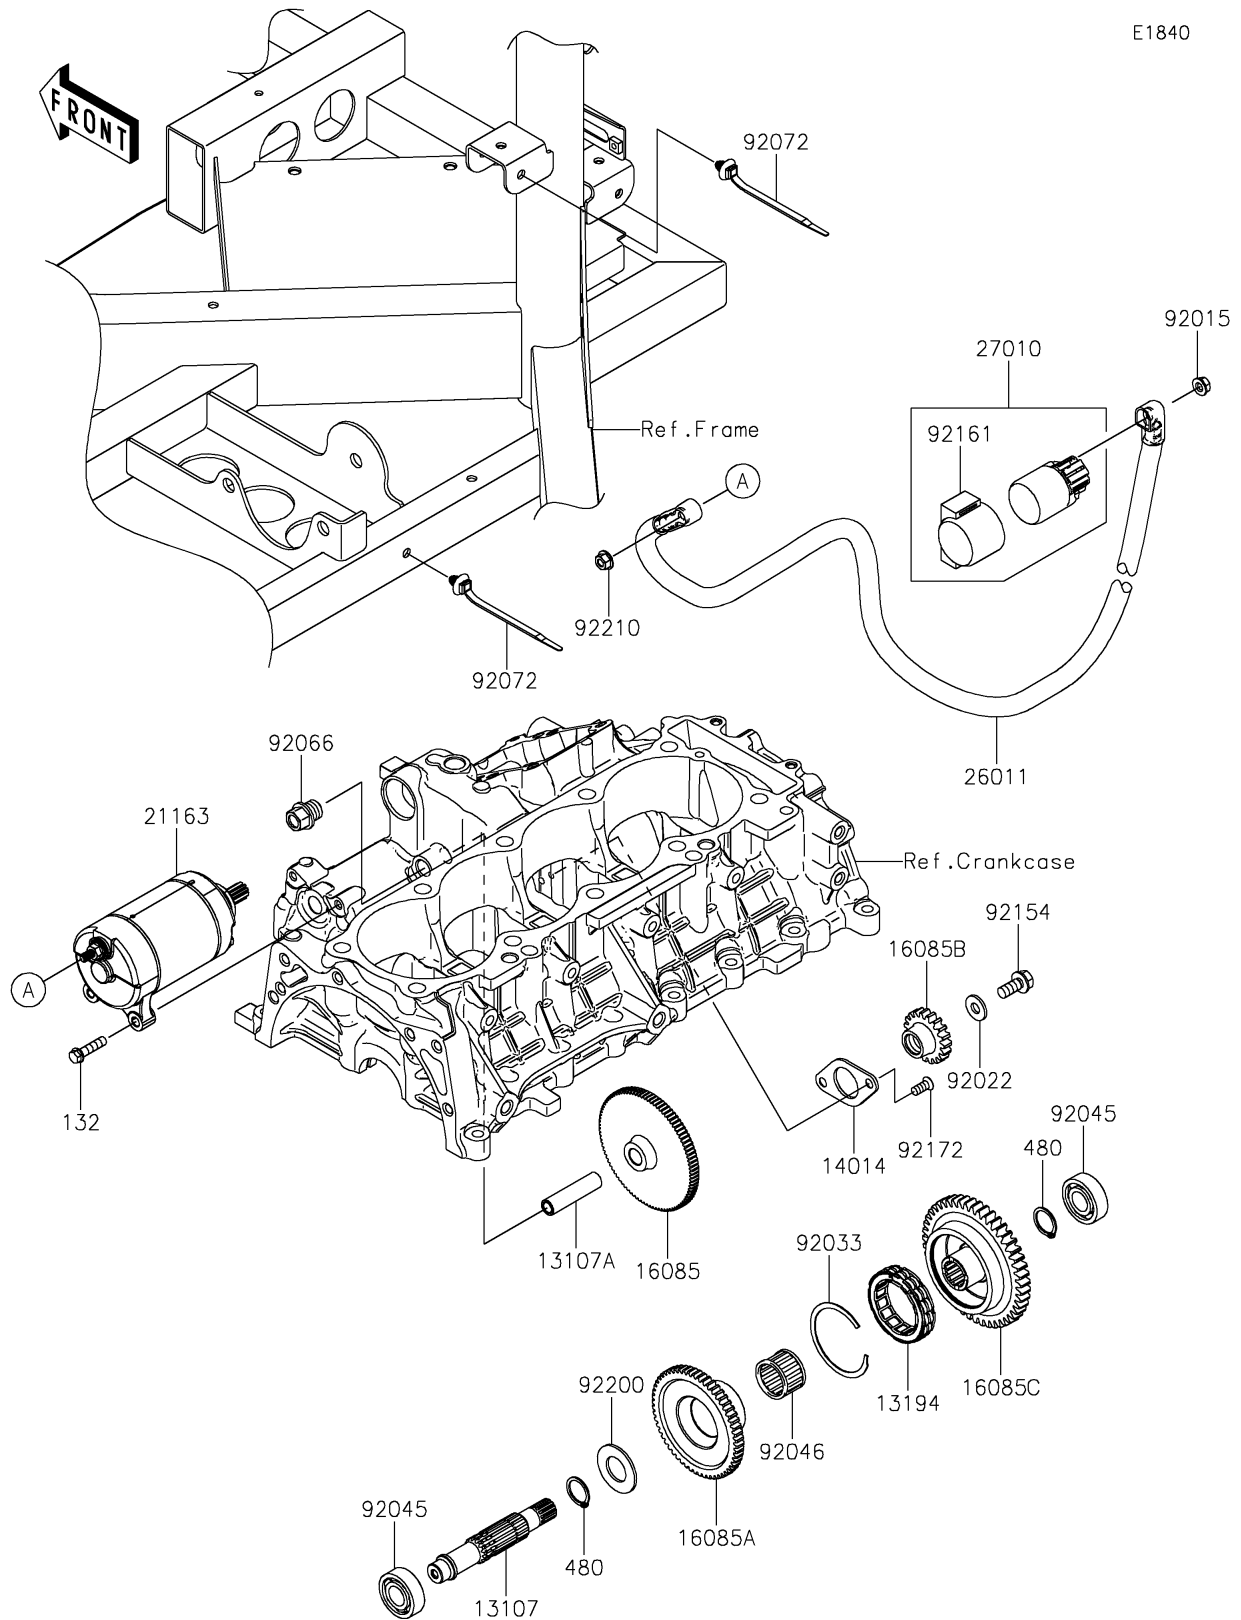

2026 RIDGE CREW HVAC Camo

PARTS DIAGRAM

Starter Motor

2026 RIDGE CREW HVAC Camo

PARTS LIST

Starter Motor

ITEM NAME	PART NUMBER	QUANTITY
SHAFT (Ref # 13107)	13107-0972	1
SHAFT,LIMITER GEAR (Ref # 13107A)	13107-0973	1
CLUTCH-ONEWAY (Ref # 13194)	13194-0027	1
PLATE-POSITION,COUNTER SHAFT (Ref # 14014)	14014-0572	1
GEAR,LIMITER (Ref # 16085)	16085-0731	1
GEAR,LIMITER (Ref # 16085A)	16085-0733	1
GEAR,PUMP-OIL (Ref # 16085B)	16085-0734	1
GEAR,CRANKSHAFT (Ref # 16085C)	16085-0752	1
STARTER-ELECTRIC (Ref # 21163)	21163-0806	1
WIRE-LEAD,STARTER-ELECTRIC (Ref # 26011)	26011-2418	1
SWITCH,MAGNETIC (Ref # 27010)	27010-0766	1
NUT,FLANGED,6MM (Ref # 92015)	92015-1367	1
WASHER,8.2X19X2 (Ref # 92022)	92022-1533	1
RING-SNAP (Ref # 92033)	92033-3731	1
BEARING-BALL,6202ZC3 (Ref # 92045)	92045-0785	2
BEARING-NEEDLE,RS263020 (Ref # 92046)	92046-0004	1
PLUG (Ref # 92066)	92066-0998	1
BAND,OS170-FT7(BLACK) (Ref # 92072)	92072-1414	2
BOLT-FLANGED,8X16 (Ref # 92154)	92154-2670	1
DAMPER,MAGNETIC SWITCH (Ref # 92161)	92161-1722	1
SCREW,TORX,6X14 (Ref # 92172)	92172-0961	2
WASHER,19.6X37.0X2.0 (Ref # 92200)	92200-2556	1
NUT,6MM (Ref # 92210)	92210-0188	1
BOLT-FLANGED-SMALL,6X25 (Ref # 132)	132BA0625	2
CIRCLIP-TYPE-C,19MM (Ref # 480)	480J1900	2