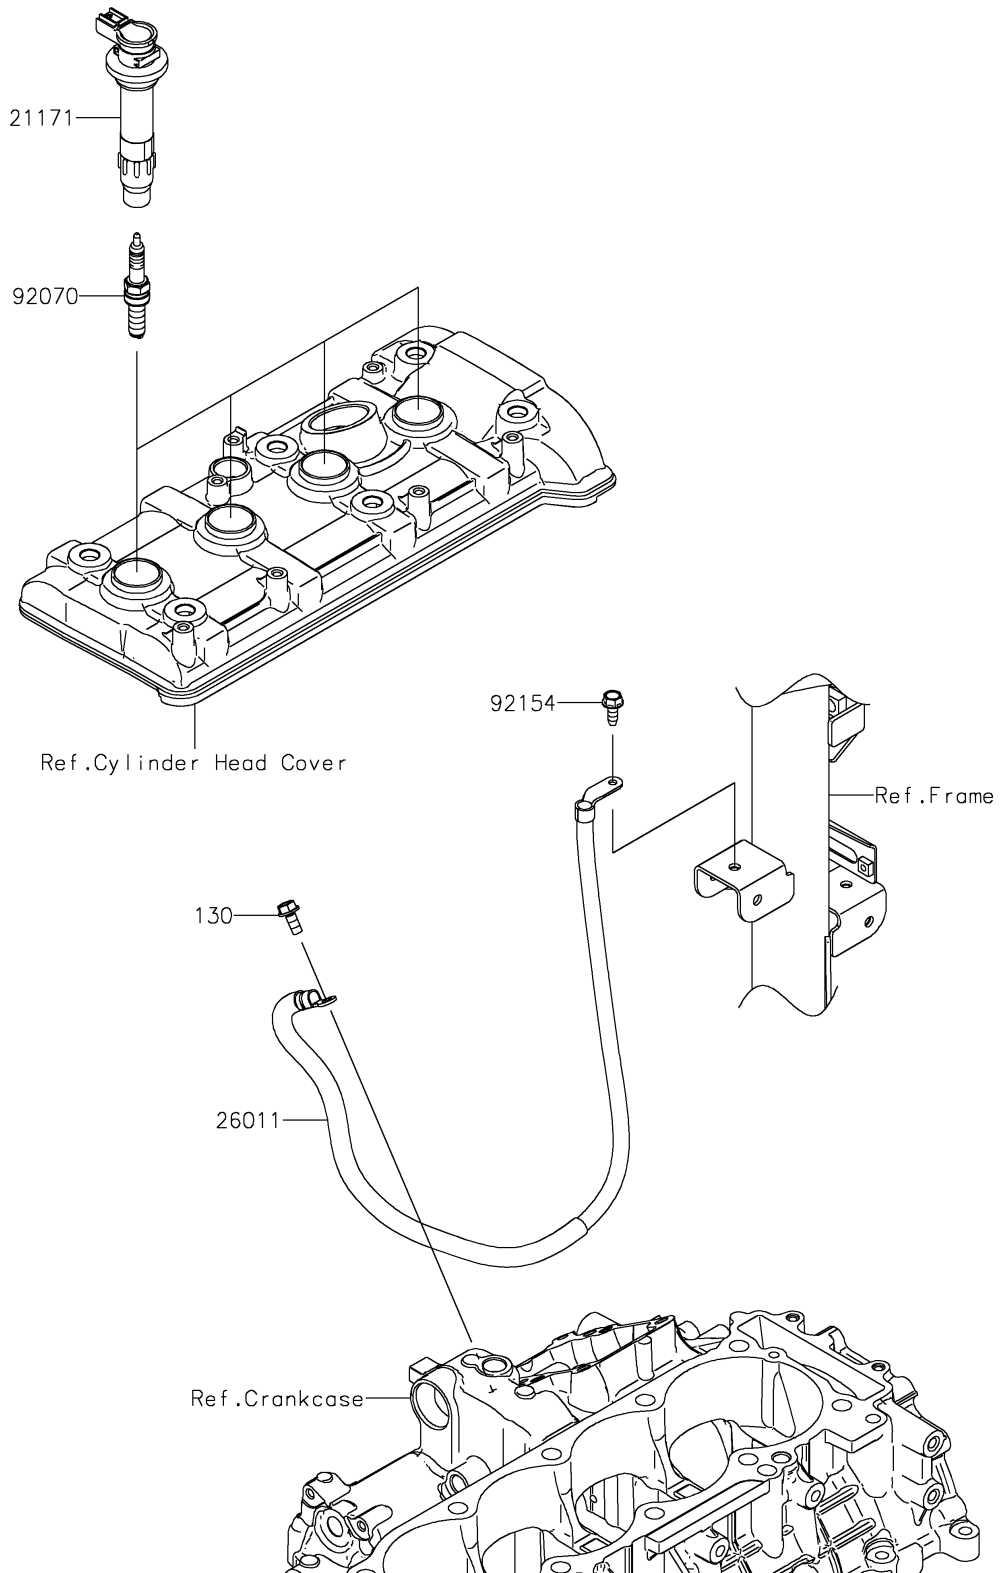

2026 RIDGE® CREW HVAC

PARTS DIAGRAM

Ignition System

E1830

2026 RIDGE® CREW HVAC

PARTS LIST

Ignition System

ITEM NAME	PART NUMBER	QUANTITY
COIL-ASSY-IGNITION (Ref # 21171)	21171-0751	4
WIRE-LEAD,CRANKCASE-FRAME (Ref # 26011)	26011-2421	1
PLUG-SPARK,LMAR9G(NGK) (Ref # 92070)	92070-0716	4
BOLT,FLANGED,6X16 (Ref # 92154)	92154-0551	1
BOLT-FLANGED,6X14 (Ref # 130)	130BA0614	1