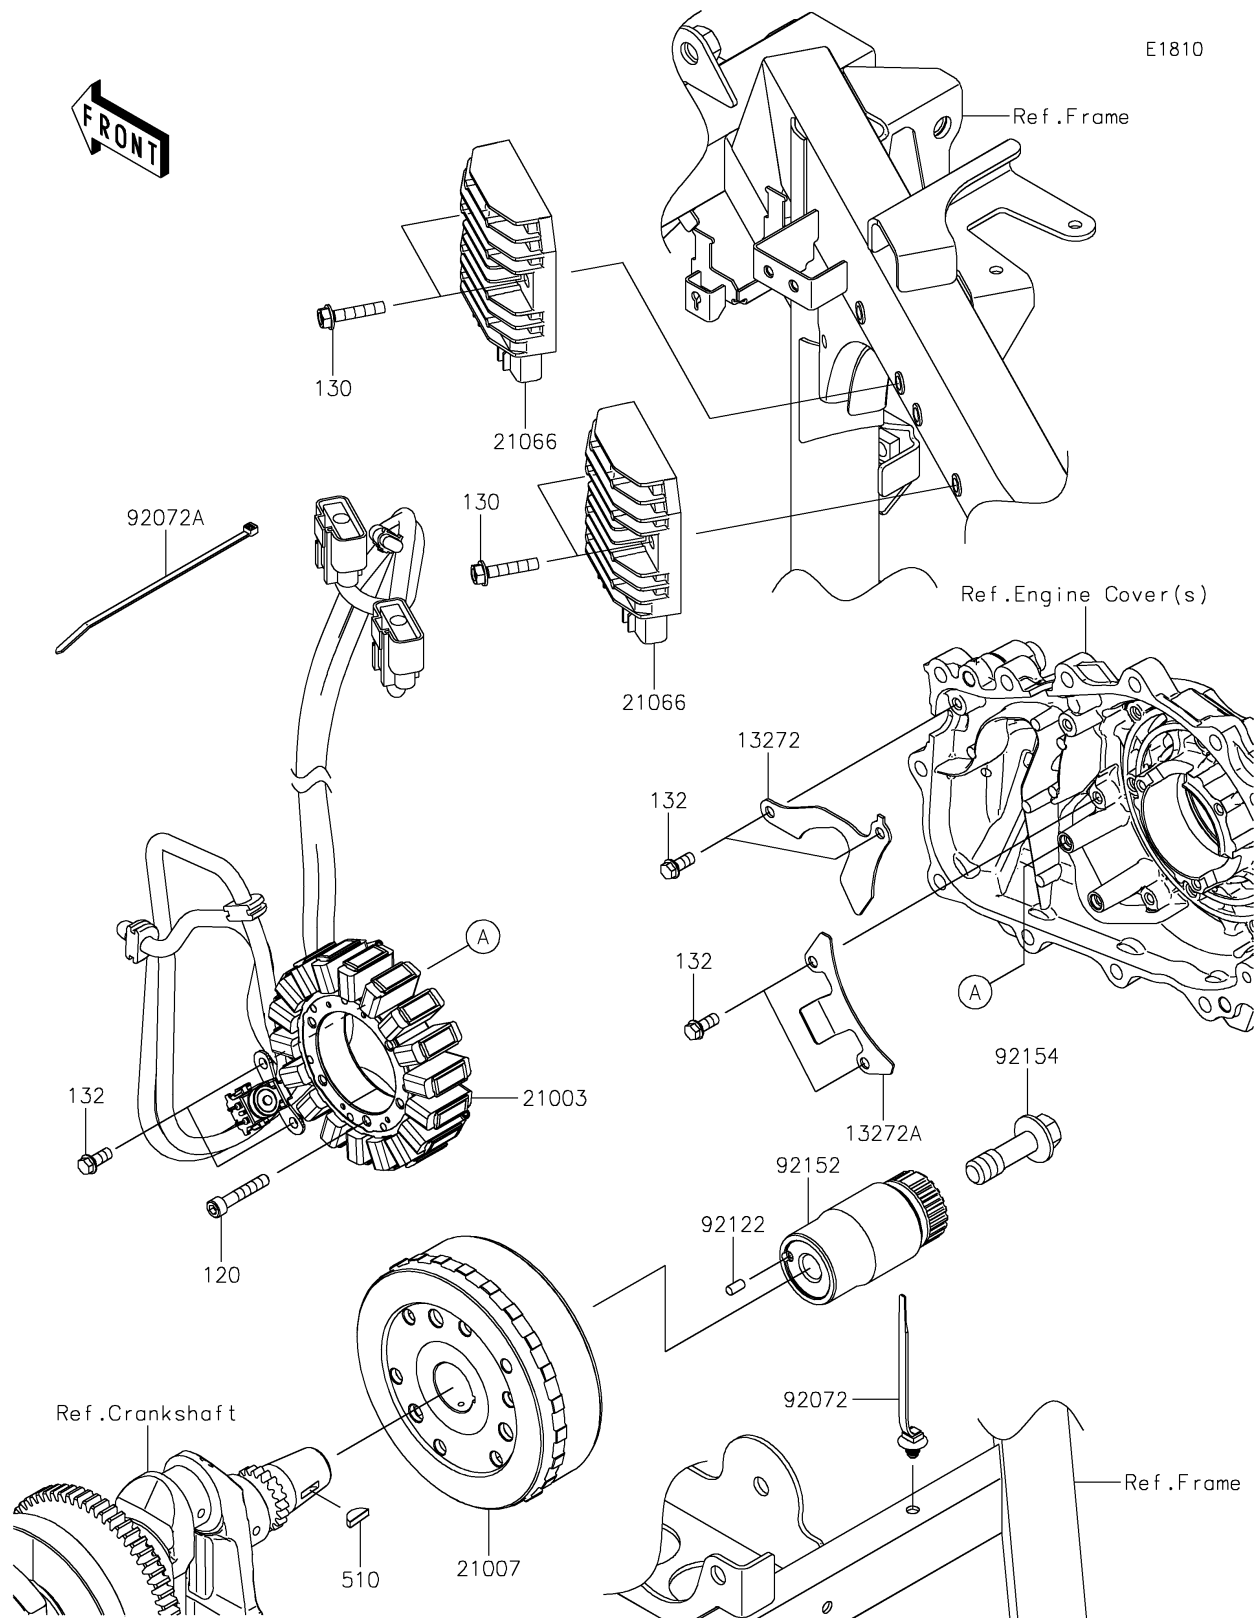

2026 RIDGE CREW HVAC

PARTS DIAGRAM

Generator